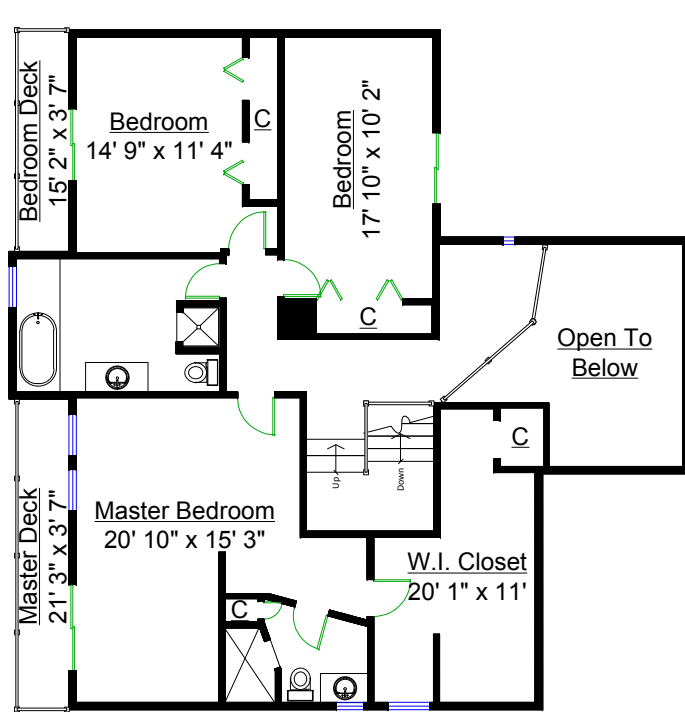

Richard Getty
778-895-5550

46 Axford Bay, Port Moody

UPPER LEVEL