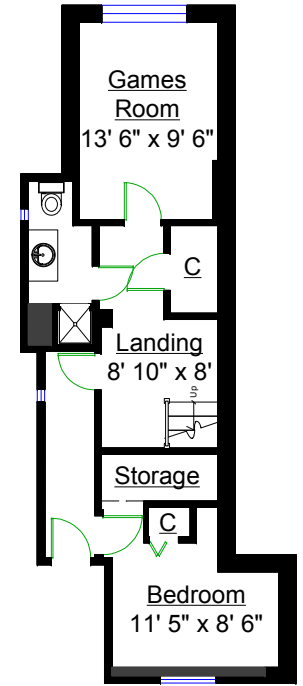

LOWER LEVEL

Totals**

Main Level: 1,911 sq. ft.
Upper Level: 1,420 sq. ft.
Lower Level: 617 sq. ft.
TOTAL: 3,948 sq. ft.

Other Areas

Master Deck: 76 sq. ft.
Bedroom Deck: 54 sq. ft.
TOTAL: 130 sq. ft.