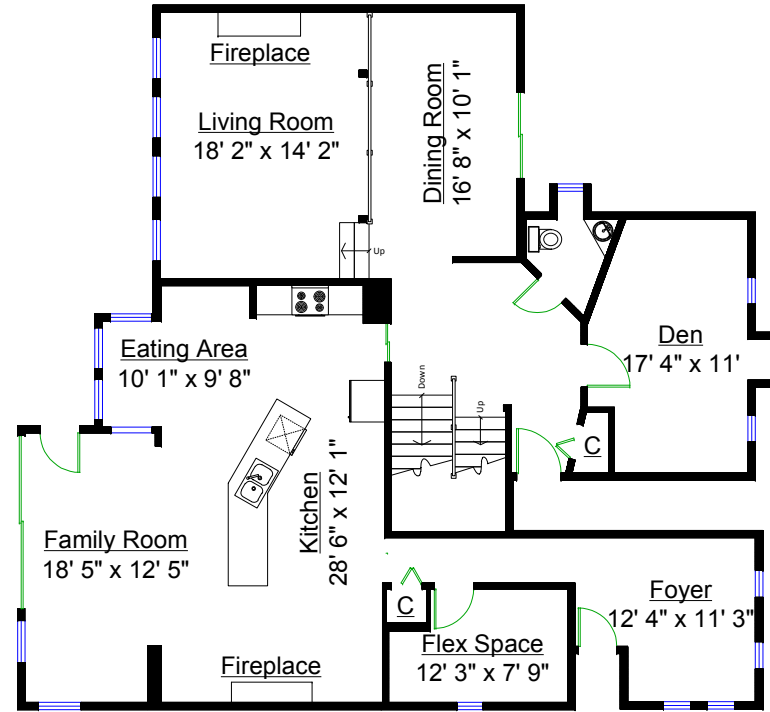

Richard Getty
778-895-5550

46 Axford Bay, Port Moody

MAIN LEVEL

Totals**

Main Level: 1,911 sq. ft.
Upper Level: 1,420 sq. ft.
Lower Level: 617 sq. ft.
TOTAL: 3,948 sq. ft.

Other Areas

Master Deck: 76 sq. ft.
Bedroom Deck: 54 sq. ft.
TOTAL: 130 sq. ft.