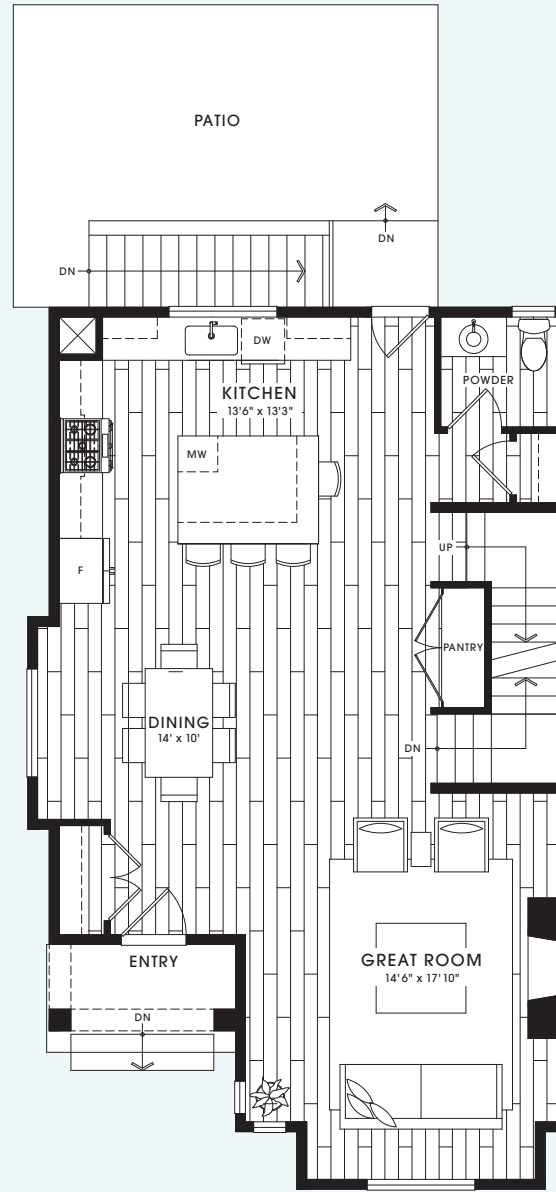

# Duplex A

4 Bedroom  
+ Den, 3.5 Bath  
2,425 - 2,478 sq ft

Lower 819 sq ft

Main 832 sq ft

Upper 774 sq ft

# Duplex B

4 Bedroom  
3.5 Bath  
2,429 - 2,475 sq ft

Lower 819 sq ft

Main 829 sq ft

Upper 781 sq ft

4 Bedroom  
3.5 Bath  
2,572 - 2,574 sq ft

Lower 872 sq ft

Main 872 sq ft

Upper 828 sq ft

# Duplex D

4 Bedroom  
3.5 Bath  
2,307 - 2,328 sq ft

Lower 781 sq ft

Main 794 sq ft

Upper 732 sq ft