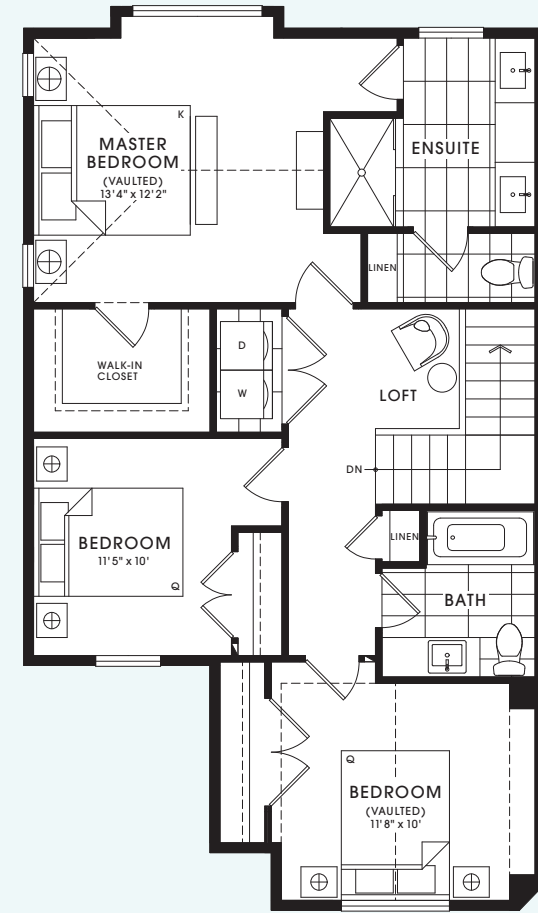

# Duplex A

4 Bedroom  
+ Den, 3.5 Bath  
2,425 - 2,478 sq ft

Lower 819 sq ft

Main 832 sq ft

Upper 774 sq ft

# Duplex B

4 Bedroom  
3.5 Bath  
2,429 - 2,475 sq ft

Lower 819 sq ft

Main 829 sq ft

Upper 781 sq ft

4 Bedroom  
3.5 Bath  
2,572 - 2,574 sq ft

Lower 872 sq ft

Main 872 sq ft

Upper 828 sq ft

# Duplex D

4 Bedroom  
3.5 Bath  
2,307 - 2,328 sq ft

Lower 781 sq ft

Main 794 sq ft

Upper 732 sq ft