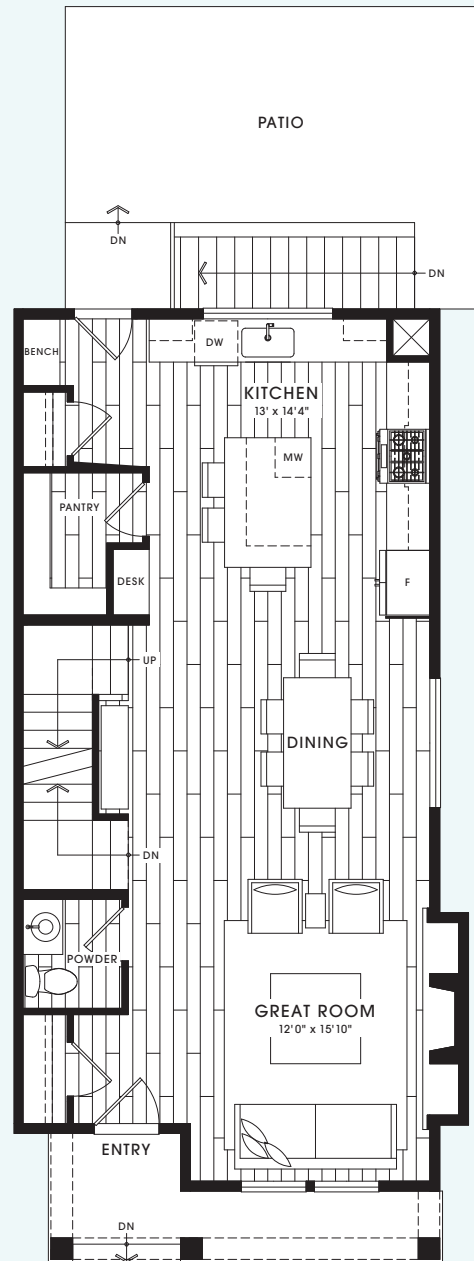

# Duplex A

4 Bedroom  
+ Den, 3.5 Bath  
2,425 - 2,478 sq ft

Lower 819 sq ft

Main 832 sq ft

Upper 774 sq ft

# Duplex B

4 Bedroom  
3.5 Bath  
2,429 - 2,475 sq ft

Lower 819 sq ft

Main 829 sq ft

Upper 781 sq ft

4 Bedroom  
3.5 Bath  
2,572 - 2,574 sq ft

Lower 872 sq ft

Main 872 sq ft

Upper 828 sq ft

# Duplex D

4 Bedroom  
3.5 Bath  
2,307 - 2,328 sq ft

Lower 781 sq ft

Main 794 sq ft

Upper 732 sq ft