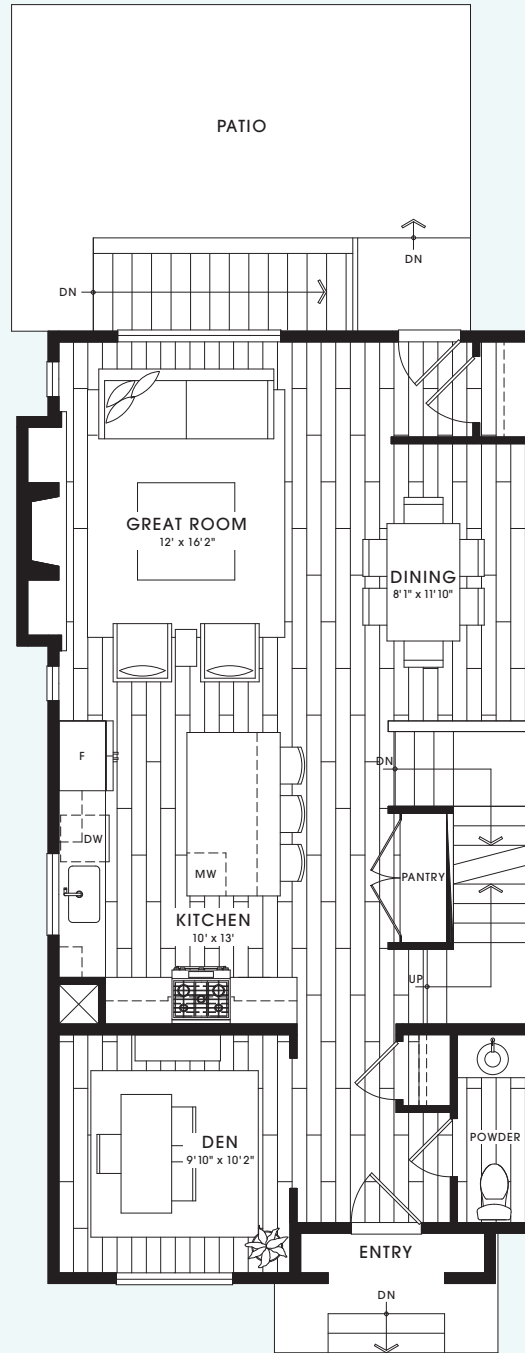

# Duplex A

4 Bedroom  
+ Den, 3.5 Bath  
2,425 - 2,478 sq ft

Lower 819 sq ft

Main 832 sq ft

Upper 774 sq ft

# Duplex B

4 Bedroom  
3.5 Bath  
2,429 - 2,475 sq ft

Lower 819 sq ft

Main 829 sq ft

Upper 781 sq ft

4 Bedroom  
3.5 Bath  
2,572 - 2,574 sq ft

Lower 872 sq ft

Main 872 sq ft

Upper 828 sq ft

# Duplex D

4 Bedroom  
3.5 Bath  
2,307 - 2,328 sq ft

Lower 781 sq ft

Main 794 sq ft

Upper 732 sq ft