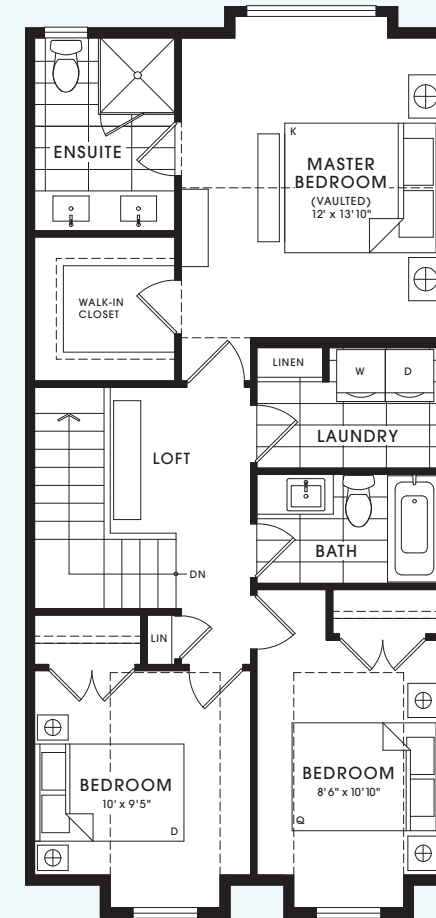

# Duplex A

4 Bedroom  
+ Den, 3.5 Bath  
2,425 - 2,478 sq ft

Lower 819 sq ft

Main 832 sq ft

Upper 774 sq ft

# Duplex B

4 Bedroom  
3.5 Bath  
2,429 - 2,475 sq ft

Lower 819 sq ft

Main 829 sq ft

Upper 781 sq ft

4 Bedroom  
3.5 Bath  
2,572 - 2,574 sq ft

Lower 872 sq ft

Main 872 sq ft

Upper 828 sq ft

# Duplex D

4 Bedroom  
3.5 Bath  
2,307 - 2,328 sq ft

Lower 781 sq ft

Main 794 sq ft

Upper 732 sq ft