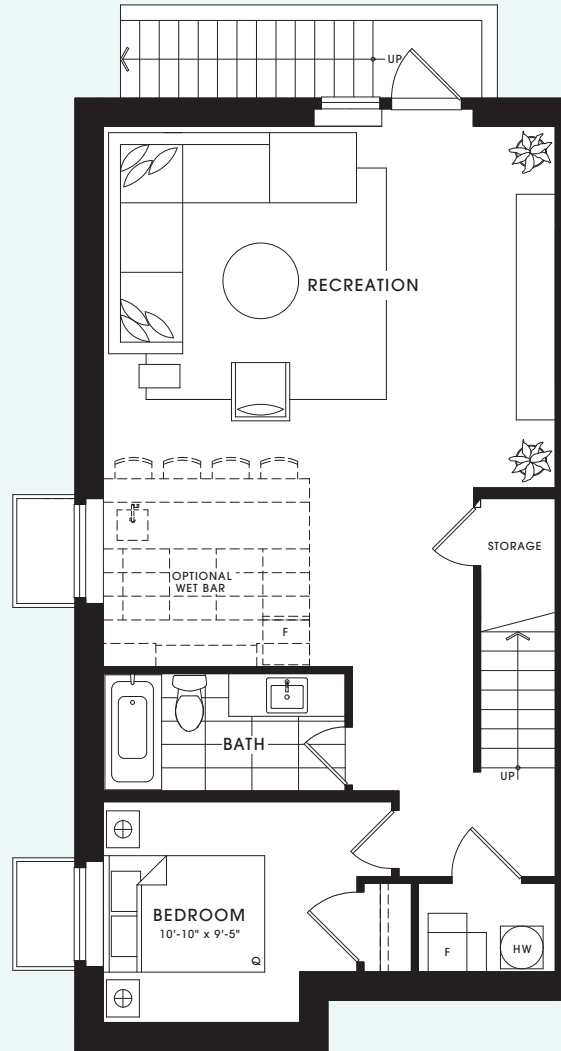

# Duplex A

4 Bedroom  
+ Den, 3.5 Bath  
2,425 - 2,478 sq ft

Lower 819 sq ft

Main 832 sq ft

Upper 774 sq ft

# Duplex B

4 Bedroom  
3.5 Bath  
2,429 - 2,475 sq ft

Lower 819 sq ft

Main 829 sq ft

Upper 781 sq ft

4 Bedroom  
3.5 Bath  
2,572 - 2,574 sq ft

Lower 872 sq ft

Main 872 sq ft

Upper 828 sq ft

# Duplex D

4 Bedroom  
3.5 Bath  
2,307 - 2,328 sq ft

Lower 781 sq ft

Main 794 sq ft

Upper 732 sq ft