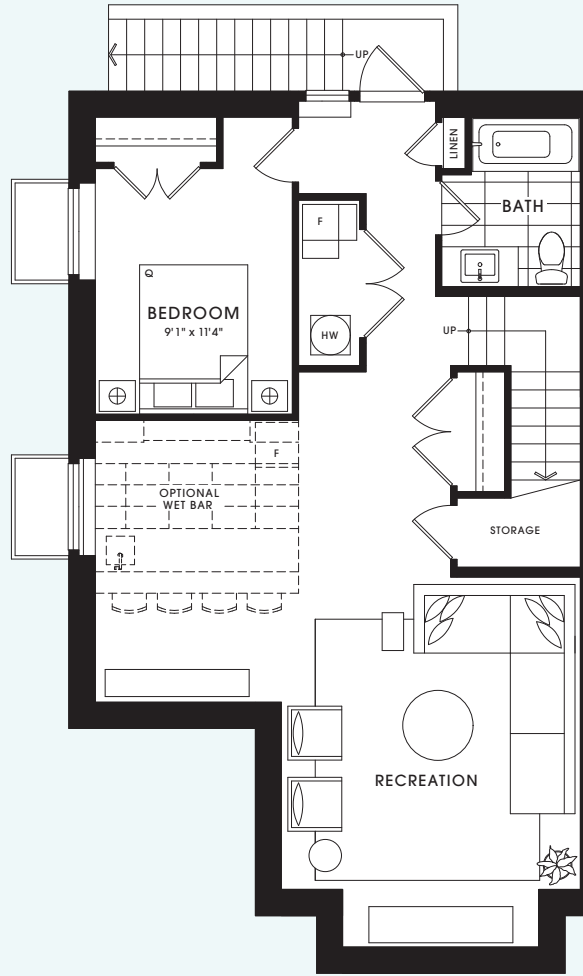

# Duplex A

4 Bedroom  
+ Den, 3.5 Bath  
2,425 - 2,478 sq ft

Lower 819 sq ft

Main 832 sq ft

Upper 774 sq ft

# Duplex B

4 Bedroom  
3.5 Bath  
2,429 - 2,475 sq ft

Lower 819 sq ft

Main 829 sq ft

Upper 781 sq ft

4 Bedroom  
3.5 Bath  
2,572 - 2,574 sq ft

Lower 872 sq ft

Main 872 sq ft

Upper 828 sq ft

# Duplex D

4 Bedroom  
3.5 Bath  
2,307 - 2,328 sq ft

Lower 781 sq ft

Main 794 sq ft

Upper 732 sq ft