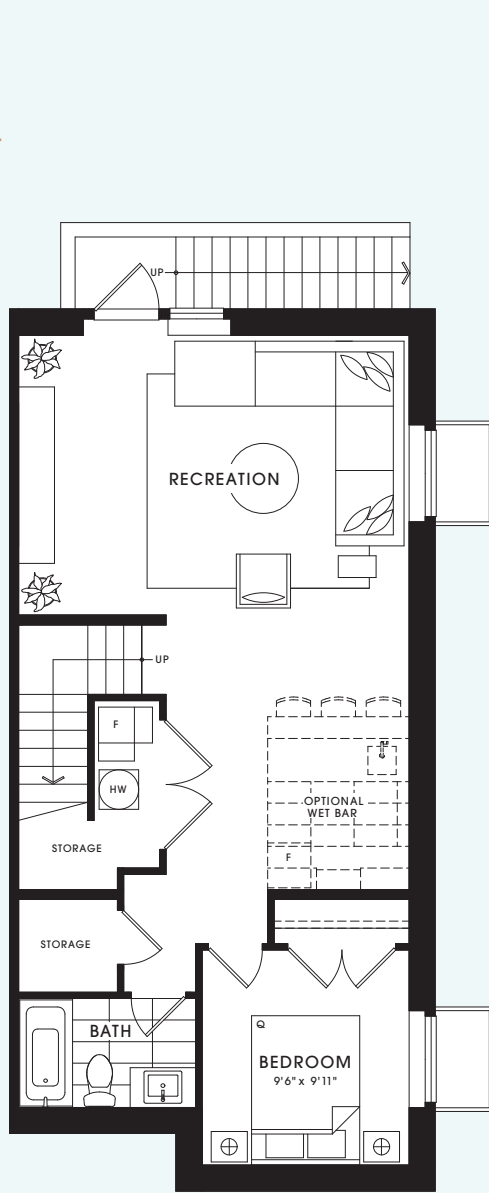

# Duplex A

4 Bedroom  
+ Den, 3.5 Bath  
2,425 - 2,478 sq ft

Lower 819 sq ft

Main 832 sq ft

Upper 774 sq ft

# Duplex B

4 Bedroom  
3.5 Bath  
2,429 - 2,475 sq ft

Lower 819 sq ft

Main 829 sq ft

Upper 781 sq ft

4 Bedroom  
3.5 Bath  
2,572 - 2,574 sq ft

Lower 872 sq ft

Main 872 sq ft

Upper 828 sq ft

# Duplex D

4 Bedroom  
3.5 Bath  
2,307 - 2,328 sq ft

Lower 781 sq ft

Main 794 sq ft

Upper 732 sq ft