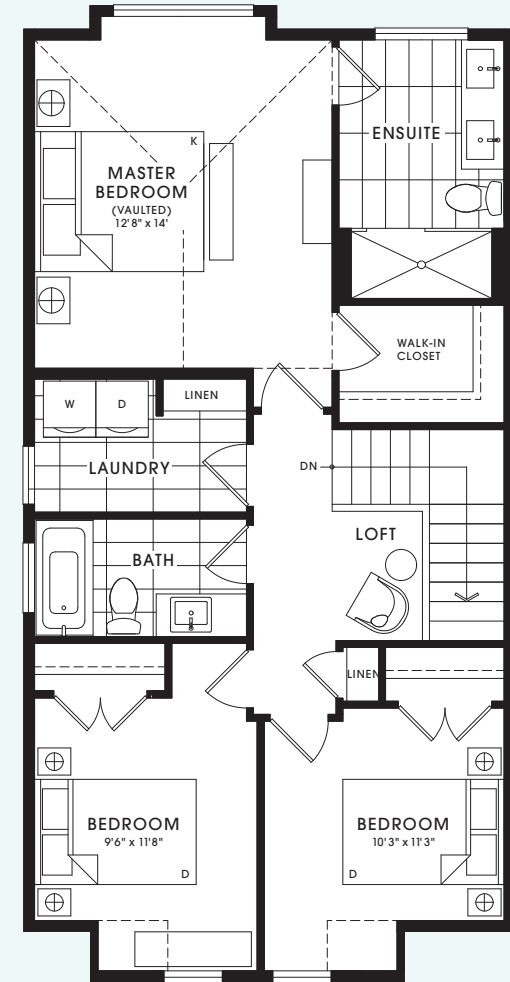

# Duplex A

4 Bedroom  
+ Den, 3.5 Bath  
2,425 - 2,478 sq ft

Lower 819 sq ft

Main 832 sq ft

Upper 774 sq ft

# Duplex B

4 Bedroom  
3.5 Bath  
2,429 - 2,475 sq ft

Lower 819 sq ft

Main 829 sq ft

Upper 781 sq ft

4 Bedroom  
3.5 Bath  
2,572 - 2,574 sq ft

Lower 872 sq ft

Main 872 sq ft

Upper 828 sq ft

# Duplex D

4 Bedroom  
3.5 Bath  
2,307 - 2,328 sq ft

Lower 781 sq ft

Main 794 sq ft

Upper 732 sq ft