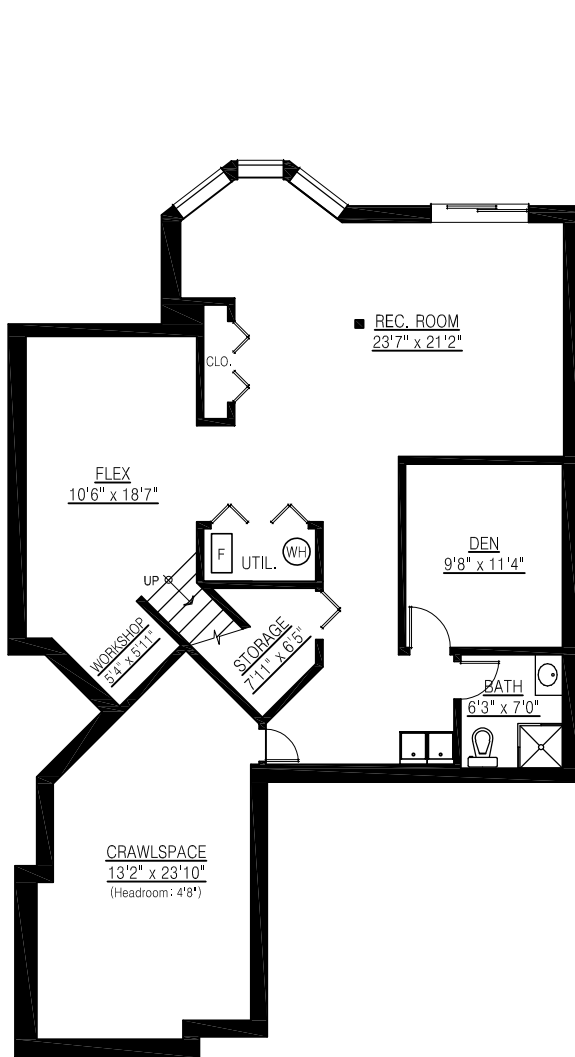

**18 Parkwood Place  
Port Moody, BC**

**Basement Floor: 1,076 sq. ft.**

**Main Floor: 1,459 sq. ft.**

**Upper Floor: 1,179 sq. ft.**

**Total: 3,714 sq. ft.**

**Deck: 162 sq. ft.**

**Crawlspace: 315 sq. ft.**

**BASEMENT FLOOR PLAN**

FLOOR AREA: 1,076 sq.ft.

**MAIN FLOOR PLAN**

FLOOR AREA: 1,459 sq.ft.

**UPPER FLOOR PLAN**

FLOOR AREA: 1,179 sq.ft.