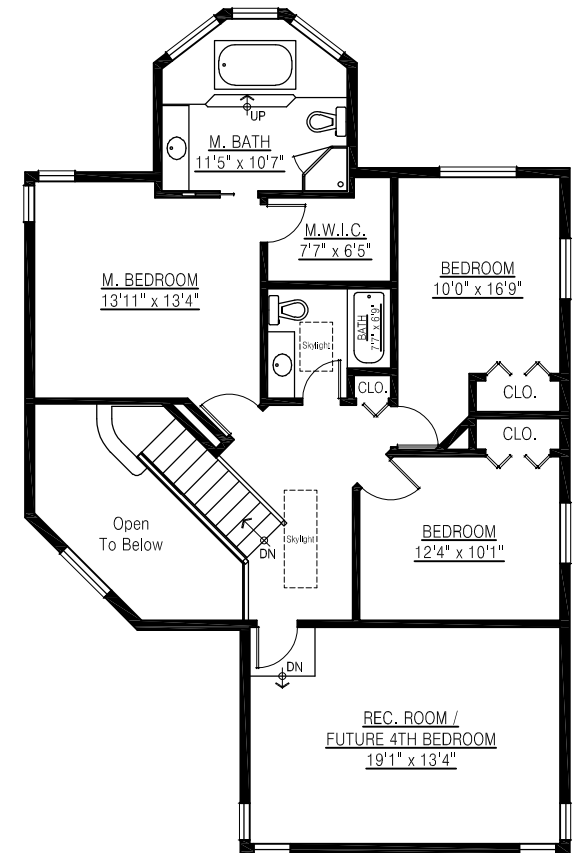

**18 Parkwood Place  
Port Moody, BC**

**Basement Floor: 1,076 sq. ft.**

**Main Floor: 1,459 sq. ft.**

**Upper Floor: 1,179 sq. ft.**

**Total: 3,714 sq. ft.**

**Deck: 162 sq. ft.**

**Crawlspace: 315 sq. ft.**

**BASEMENT FLOOR PLAN**

FLOOR AREA: 1,076 sq.ft.

**MAIN FLOOR PLAN**

FLOOR AREA: 1,459 sq.ft.

**UPPER FLOOR PLAN**

FLOOR AREA: 1,179 sq.ft.