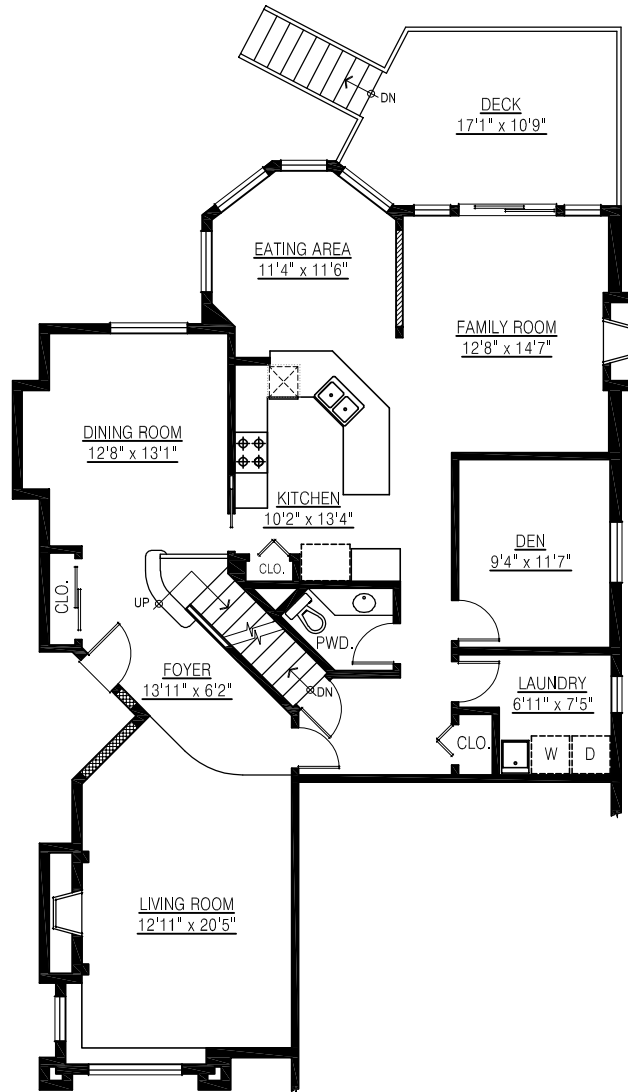

**18 Parkwood Place  
Port Moody, BC**

**Basement Floor: 1,076 sq. ft.**

**Main Floor: 1,459 sq. ft.**

**Upper Floor: 1,179 sq. ft.**

**Total: 3,714 sq. ft.**

**Deck: 162 sq. ft.**

**Crawlspace: 315 sq. ft.**

**BASEMENT FLOOR PLAN**

FLOOR AREA: 1,076 sq.ft.

**MAIN FLOOR PLAN**

FLOOR AREA: 1,459 sq.ft.

**UPPER FLOOR PLAN**

FLOOR AREA: 1,179 sq.ft.