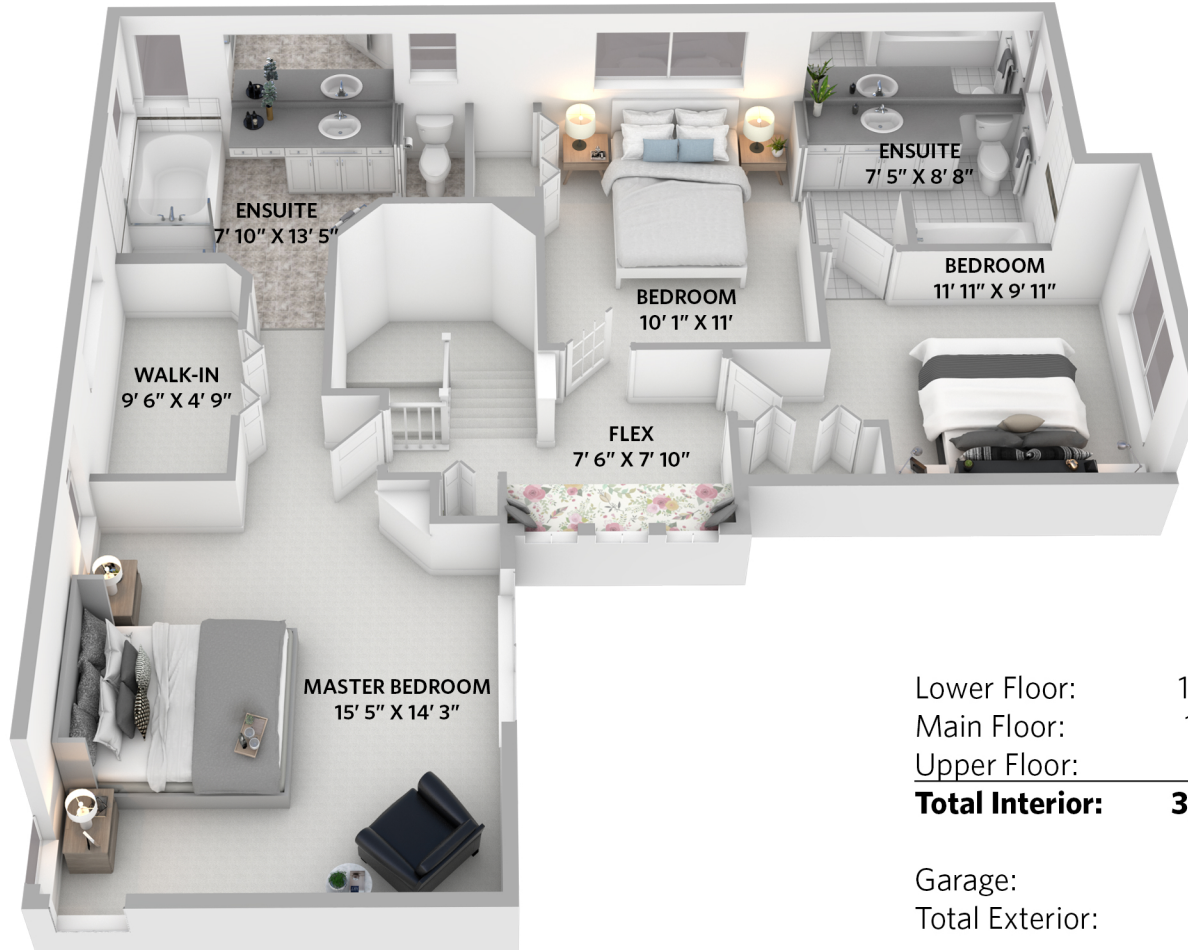

### Upper Floor - 956 sq.ft.

Ceiling height - 8' 0" to 10' 7"

Lower Floor:	1,077 sq.ft.
Main Floor:	1,165 sq.ft.
Upper Floor:	956 sq.ft.
<b>Total Interior:</b>	<b>3,198 sq.ft.</b>

Garage:	446 sq.ft.
Total Exterior:	707 sq.ft.