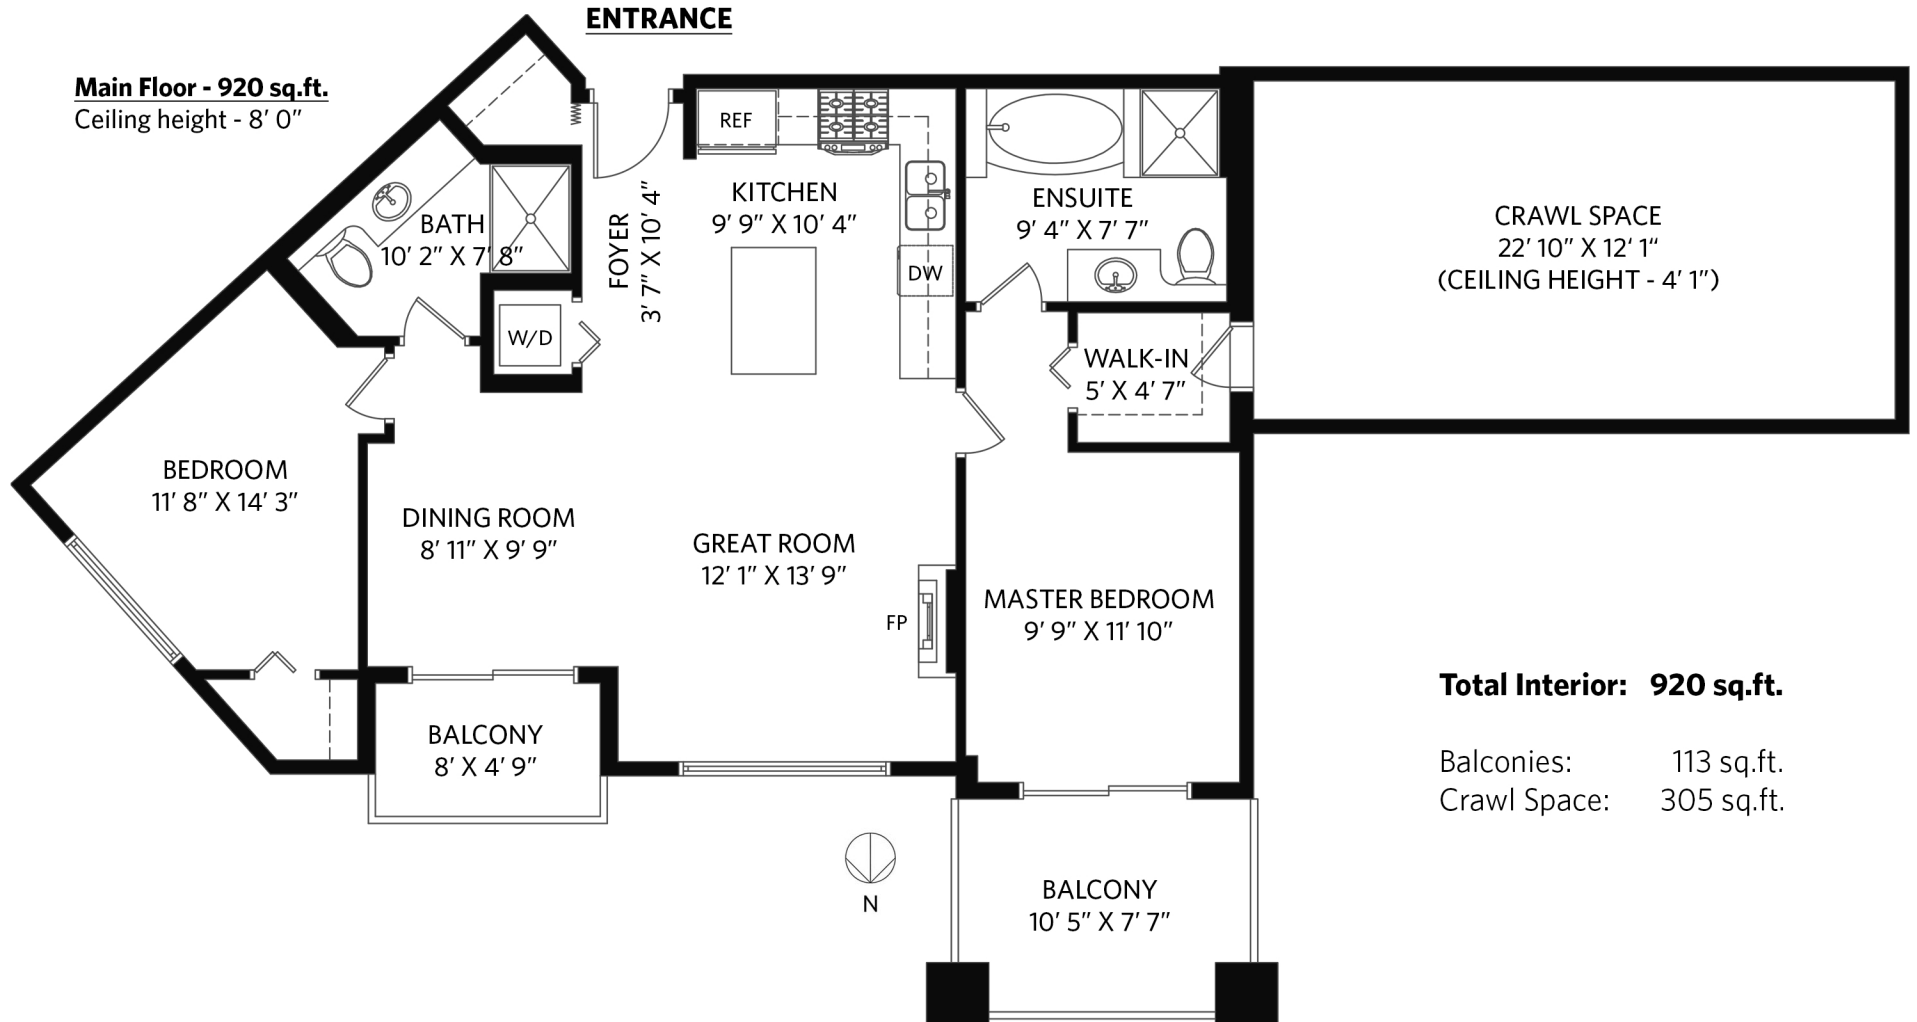

PERSONAL REAL ESTATE CORPORATION

604.763.4307 monet@monettyler.com
www.monettyler.com

West Real Estate Services

#201-701 Klahanie Drive, Port Moody

2 bedrooms + 2 bathrooms

Total Interior: 920 sq.ft.

Balconies: 113 sq.ft.

Crawl Space: 305 sq.ft.