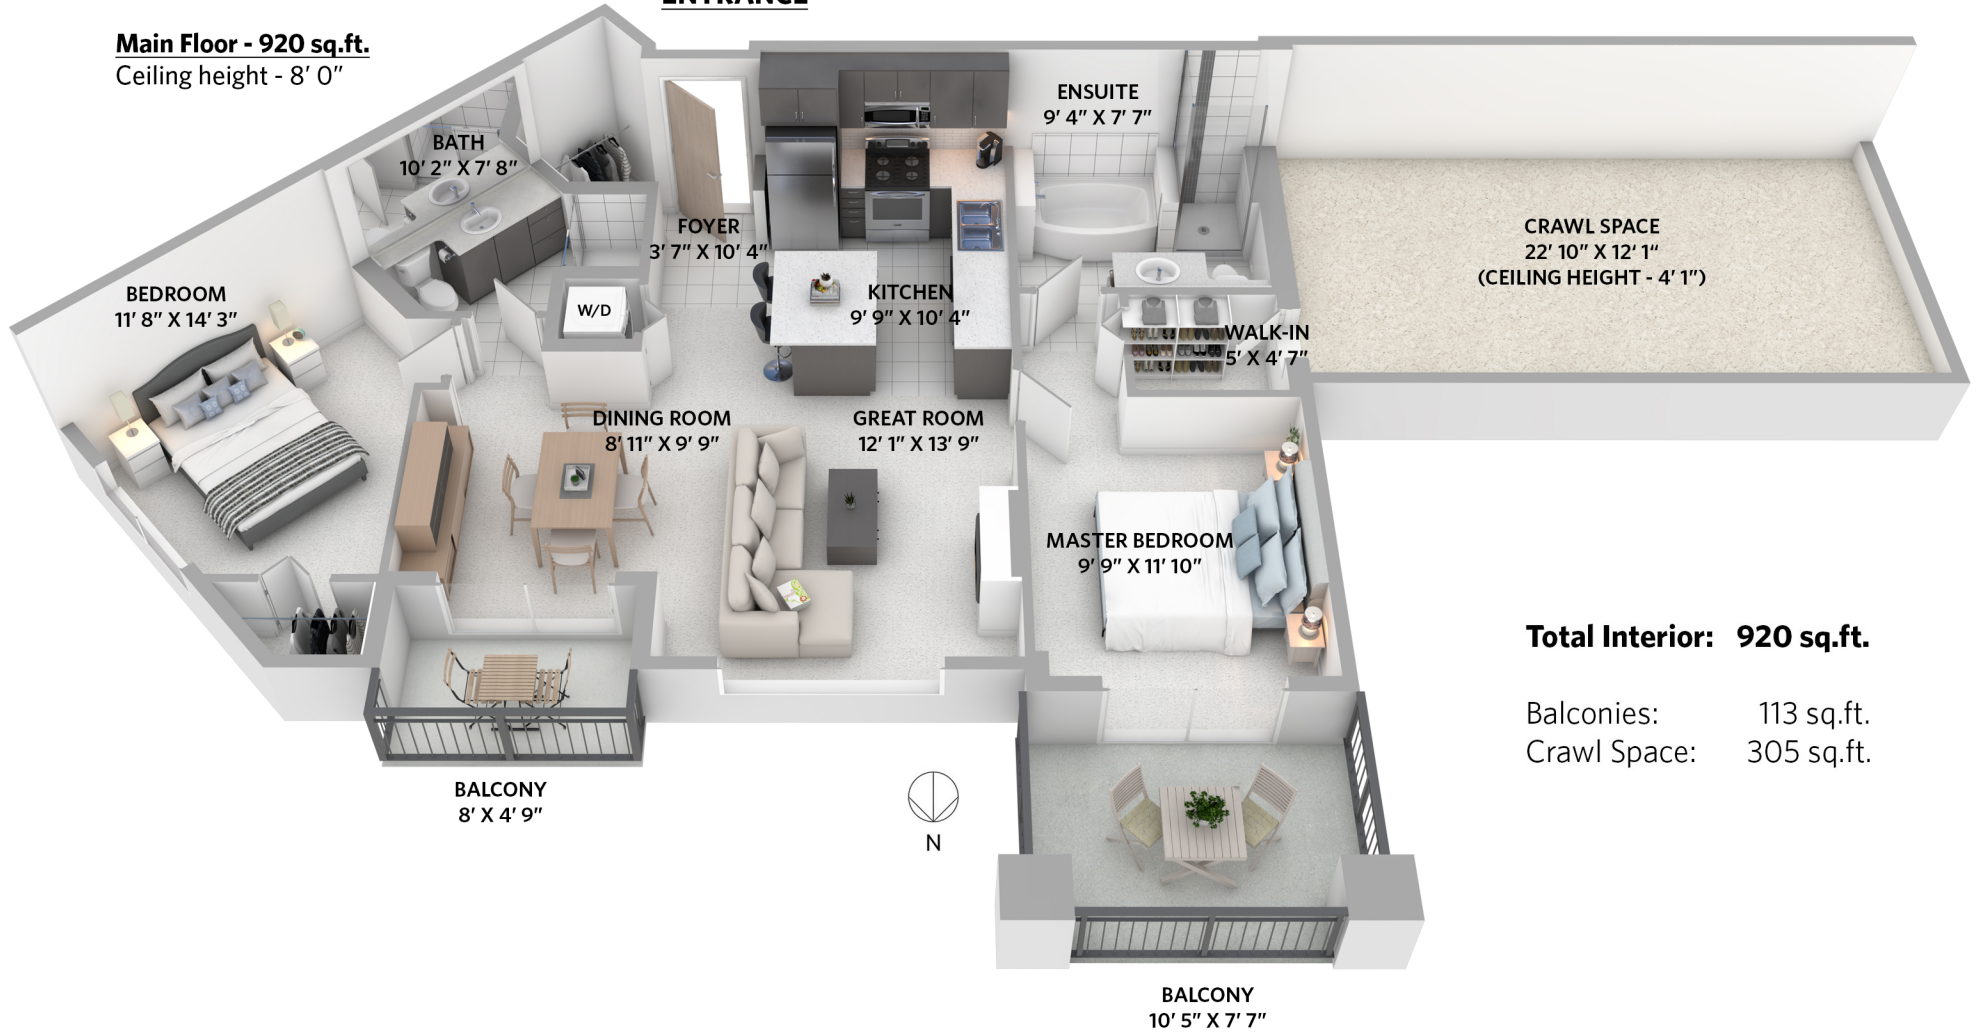

PERSONAL REAL ESTATE CORPORATION

604.763.4307 monet@monettyler.com
www.monettyler.com

West Real Estate Services

#201-701 Klahanie Drive, Port Moody

2 bedrooms + 2 bathrooms

ENTRANCE

Main Floor - 920 sq.ft.
Ceiling height - 8' 0"

Total Interior: 920 sq.ft.

Balconies: 113 sq.ft.

Crawl Space: 305 sq.ft.