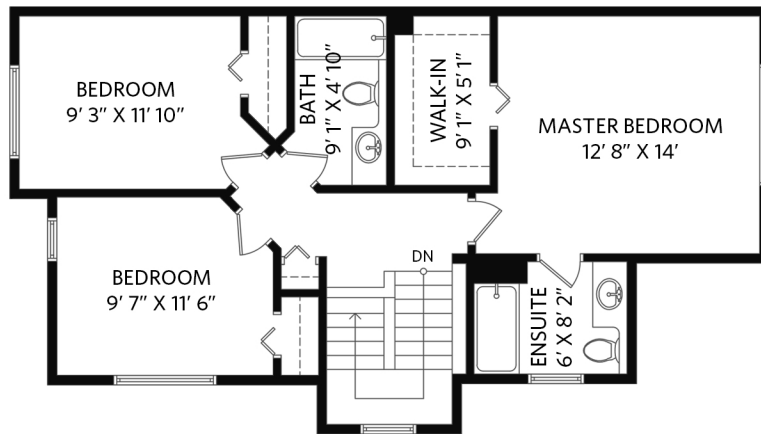

## #21-2200 Panorama Drive, Port Moody

4 bedrooms + 3 1/2 bathrooms

### Main Floor - 837 sq.ft.

Ceiling height - 8' 10"

Lower Floor: 361 sq.ft.  
Main Floor: 837 sq.ft.  
Upper Floor: 763 sq.ft.  
**Total Interior: 1,961 sq.ft.**

Exterior Living: 650 sq.ft.  
Garage: 423 sq.ft.  
Parking: 264 sq.ft.

### Upper Floor - 763 sq.ft.

Ceiling height - 8' 1"

### Lower Floor - 361 sq.ft.

Ceiling height - 7' 9" to 8' 9"