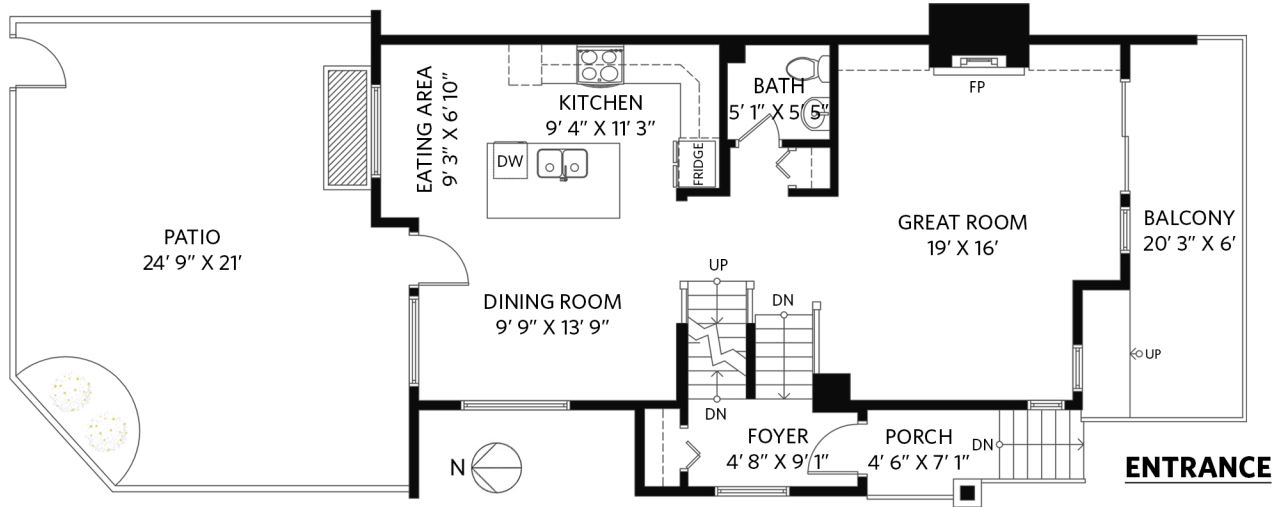

## #21-2200 Panorama Drive, Port Moody

4 bedrooms + 3 1/2 bathrooms

### Main Floor - 837 sq.ft.

Ceiling height - 8' 10"

Lower Floor: 361 sq.ft.  
Main Floor: 837 sq.ft.  
Upper Floor: 763 sq.ft.  
**Total Interior: 1,961 sq.ft.**

Exterior Living: 650 sq.ft.  
Garage: 423 sq.ft.  
Parking: 264 sq.ft.

### Upper Floor - 763 sq.ft.

Ceiling height - 8' 1"

### Lower Floor - 361 sq.ft.

Ceiling height - 7' 9" to 8' 9"