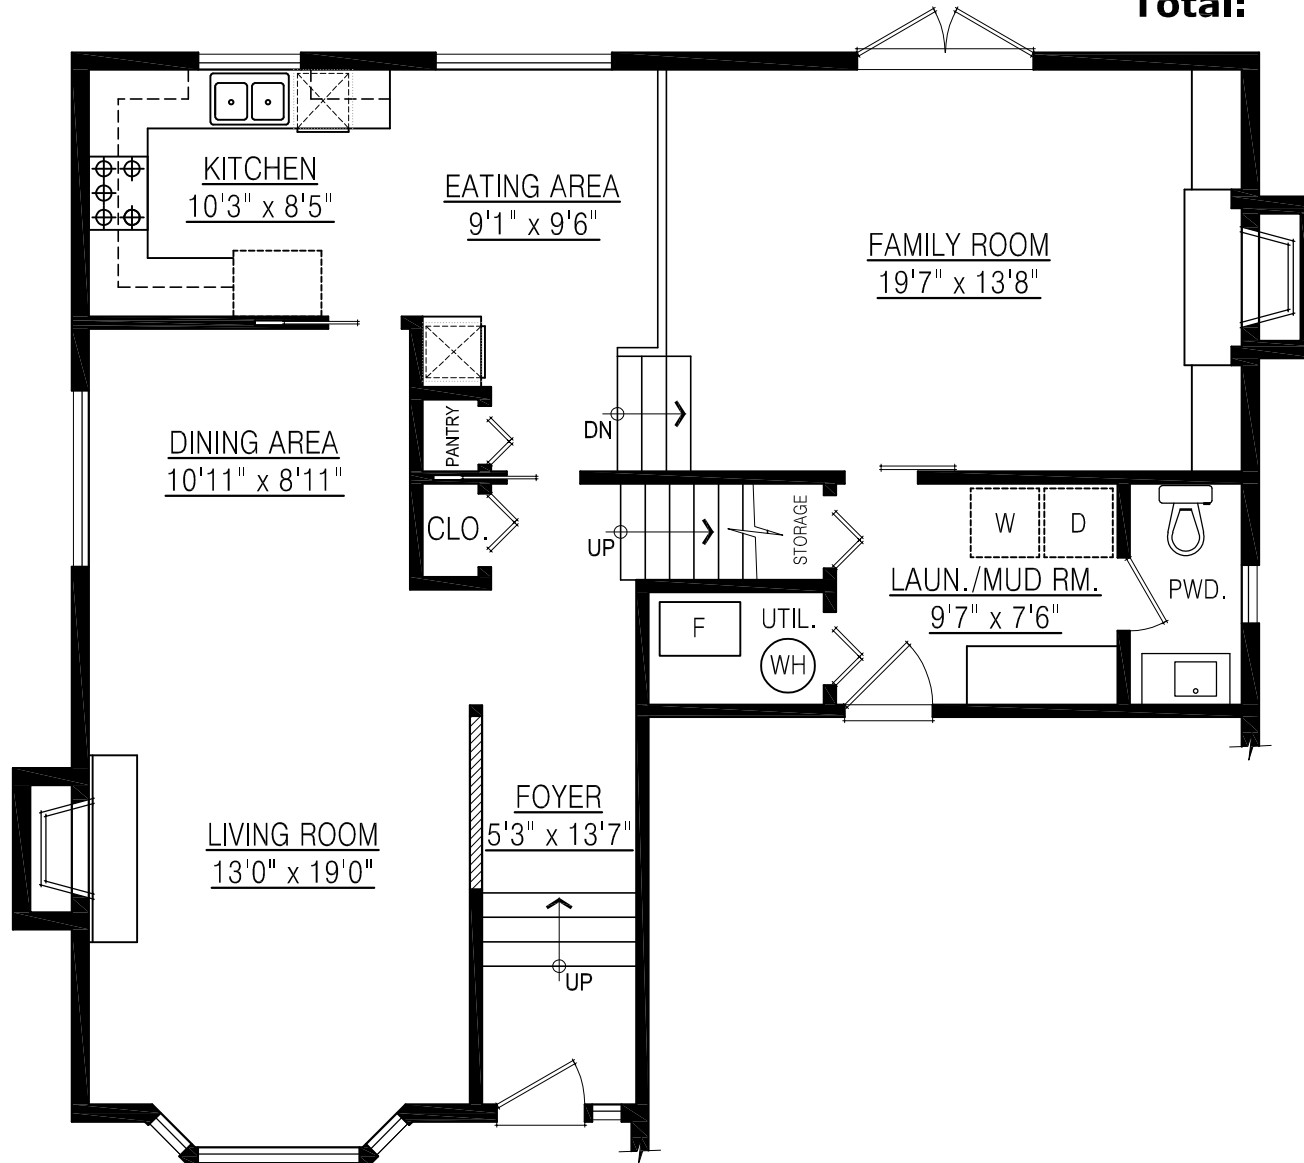

Main Floor: 1,196 sq. ft.  
Upper Floor: 670 sq. ft.  
Total: 1,866 sq. ft.

**MAIN FLOOR PLAN**  
FLOOR AREA: 1,196 sq.ft.