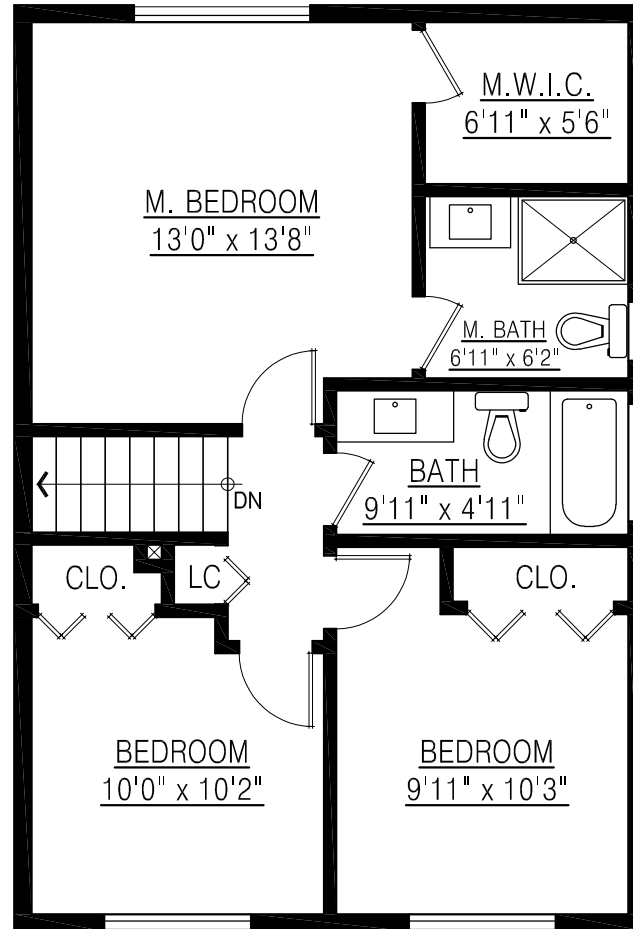

Main Floor: 1,196 sq. ft.
Upper Floor: 670 sq. ft.
Total: 1,866 sq. ft.

UPPER FLOOR PLAN

FLOOR AREA: 670 sq.ft.