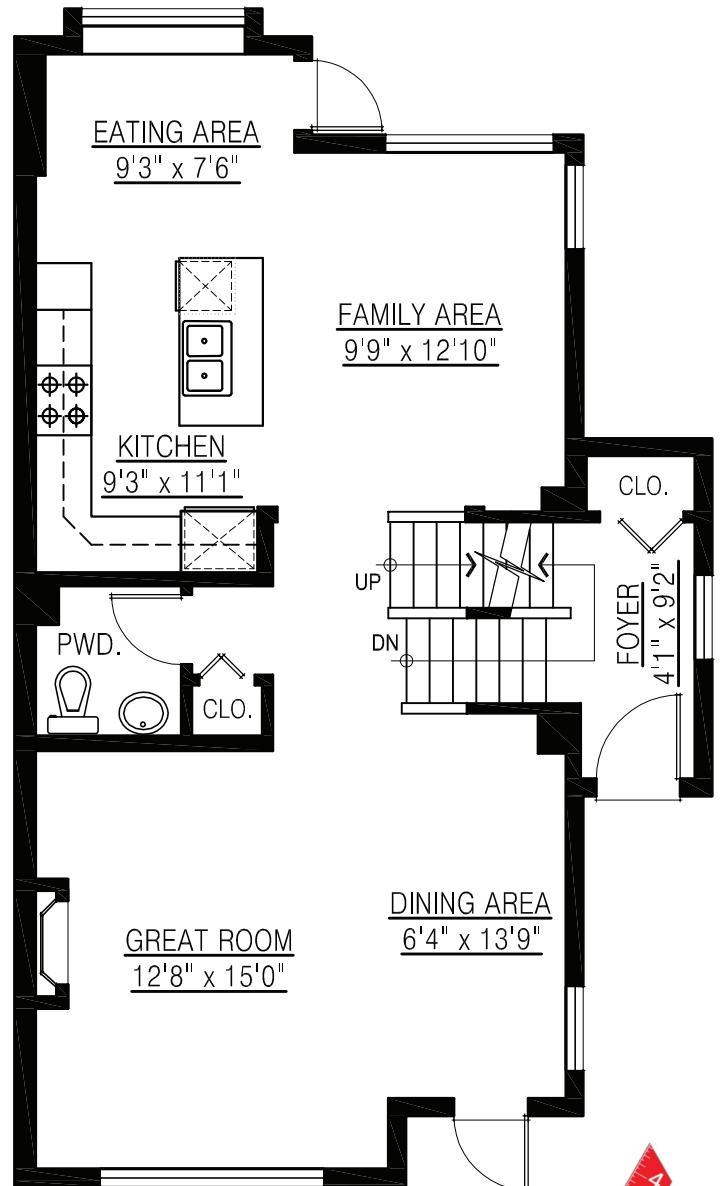

Lower Floor: 382 sq. ft.
Main Floor: 833 sq. ft.
Upper Floor: 788 sq. ft.
Total: 2,003 sq. ft.

**Crawlspace/
Stor.: 61 sq. ft.**

MAIN FLOOR PLAN
FLOOR AREA: 833 sq.ft.