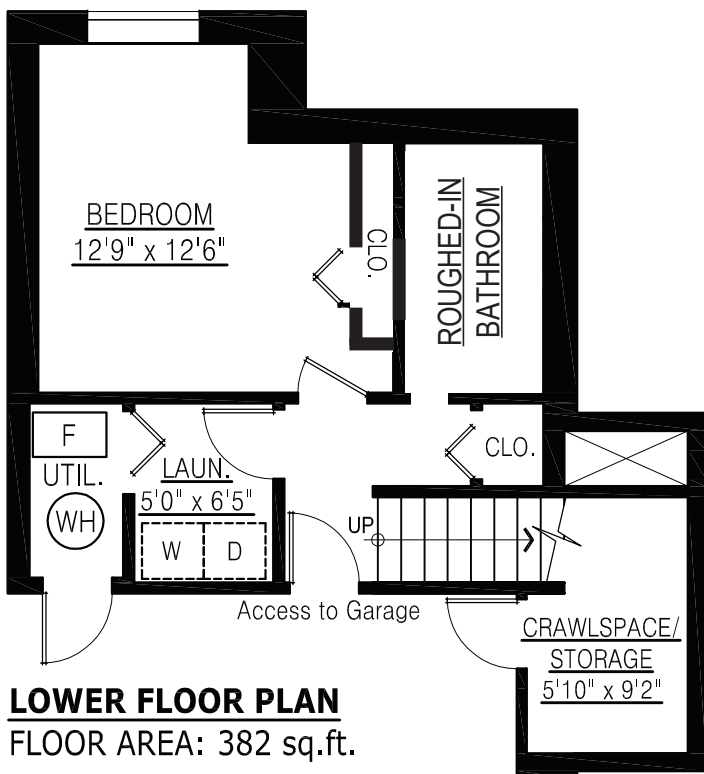

Lower Floor: 382 sq. ft.
Main Floor: 833 sq. ft.
Upper Floor: 788 sq. ft.
Total: 2,003 sq. ft.

**Crawlspace/
Stor.: 61 sq. ft.**

MAIN FLOOR PLAN
FLOOR AREA: 833 sq.ft.