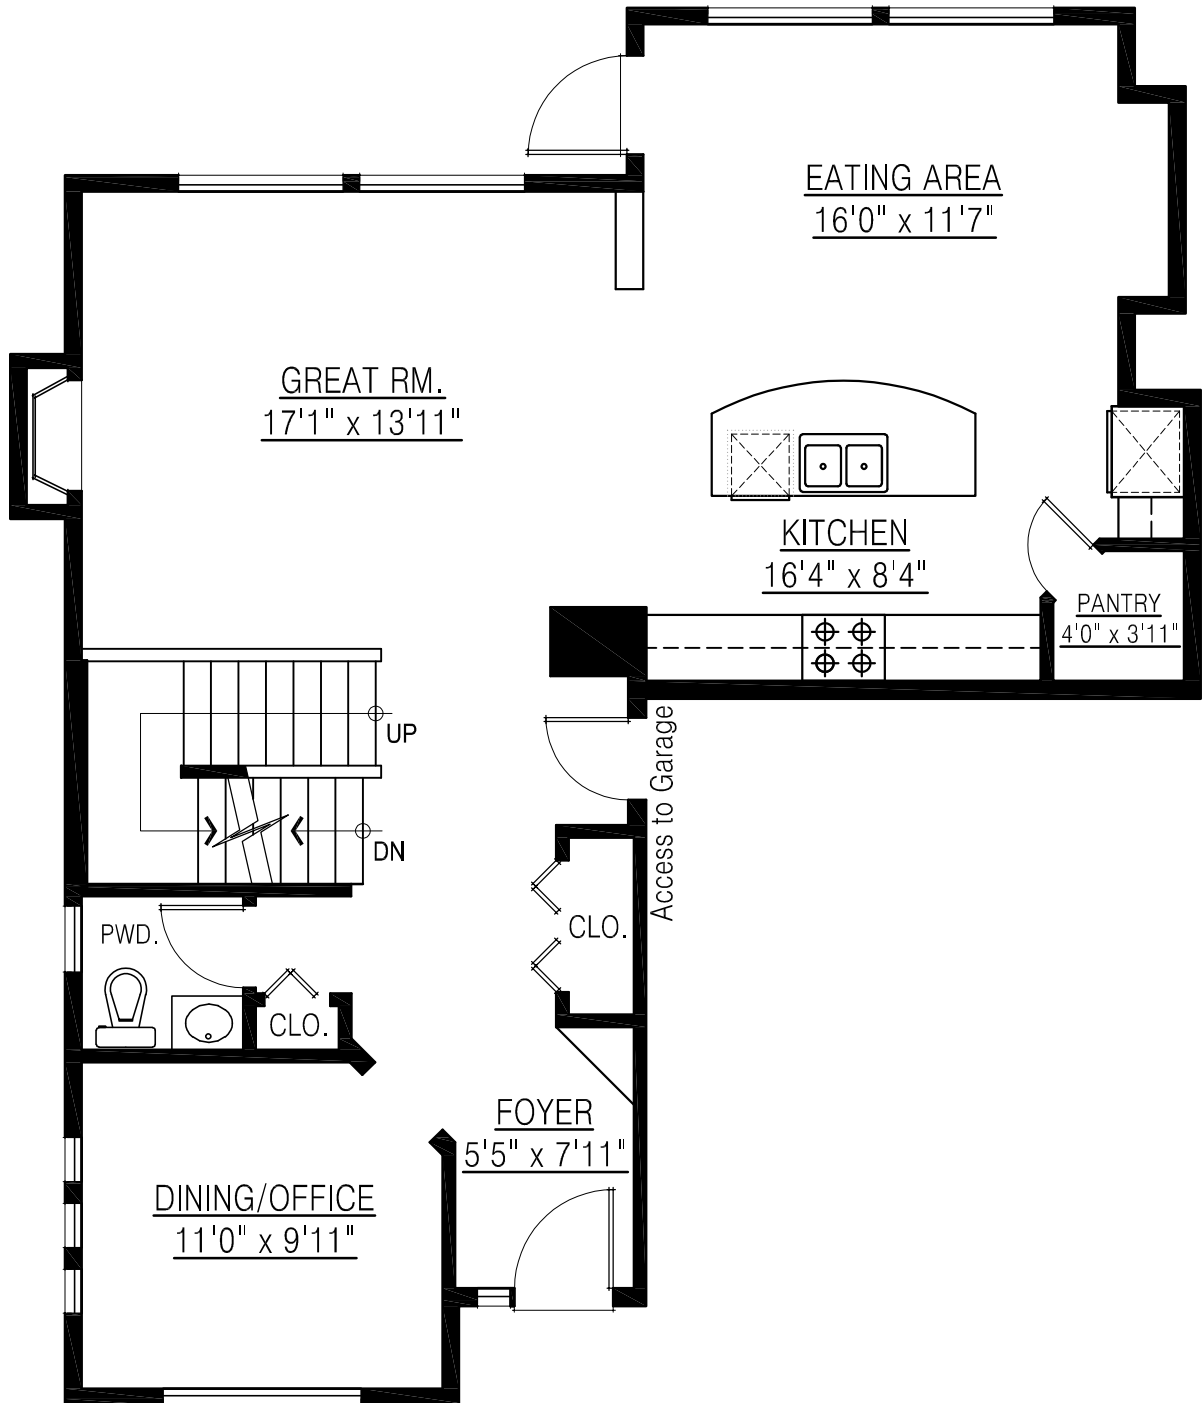

MONET TYLER

604.931.4307

Royal LePage West

www.monettyler.com

monet@monettyler.com

120 Greenleaf Court
Port Moody, BC

Lower Floor: 974 sq. ft.

Main Floor: 985 sq. ft.

Upper Floor: 1,080 sq. ft.

Total: 3,039 sq. ft.

MAIN FLOOR PLAN

FLOOR AREA: 985 sq.ft.

604.568.8744 - O & E Insured

Lower Floor:	974 sq. ft.
Main Floor:	985 sq. ft.
Upper Floor:	1,080 sq. ft.
Total:	3,039 sq. ft.

UPPER FLOOR PLAN
FLOOR AREA: 1,080 sq.ft.

Lower Floor:	974 sq. ft.
Main Floor:	985 sq. ft.
Upper Floor:	1,080 sq. ft.
Total:	3,039 sq. ft.