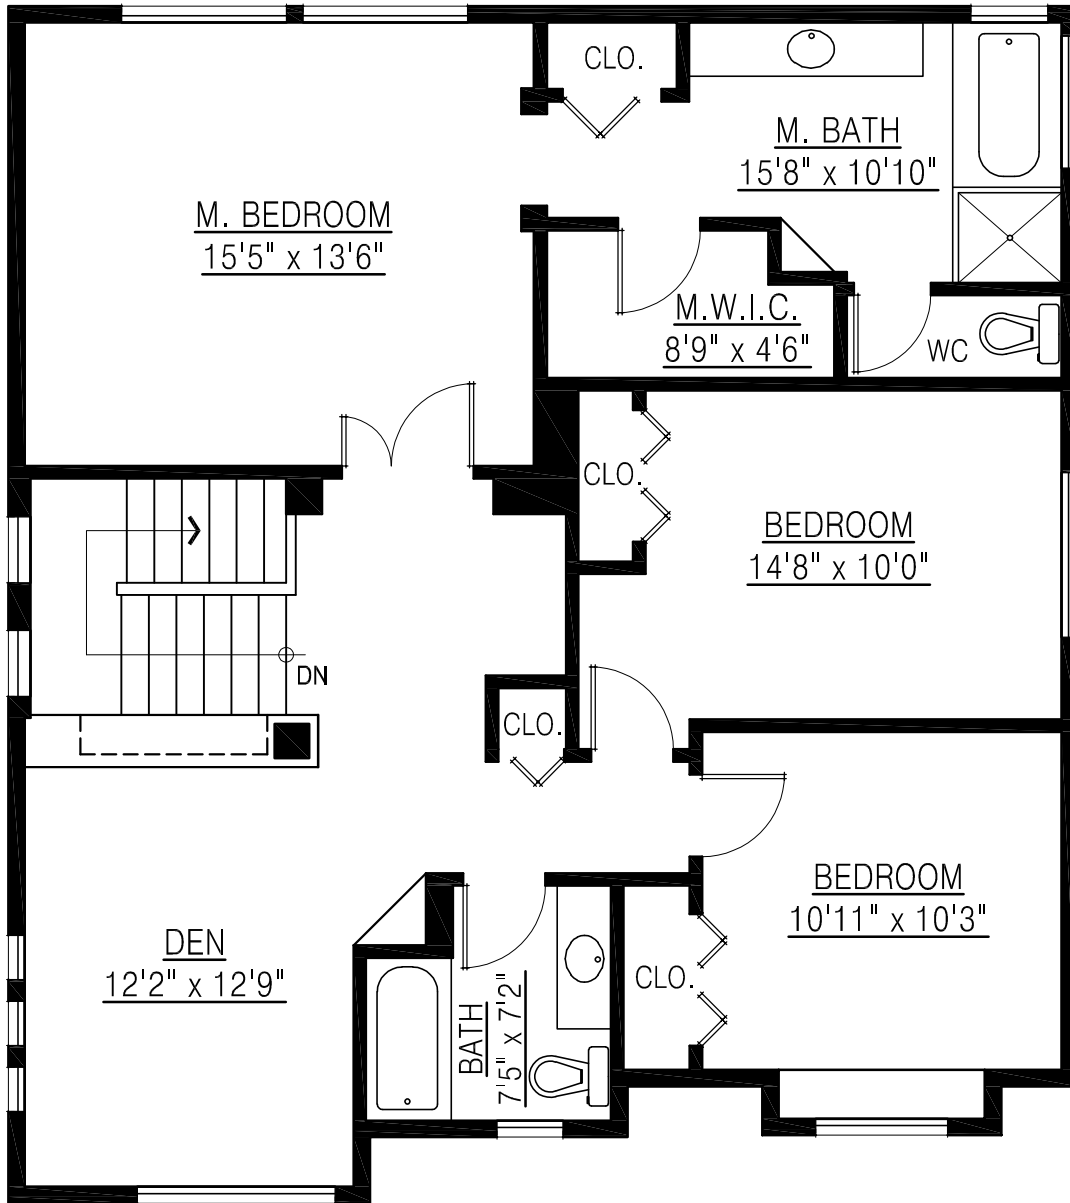

MONET TYLER

604.931.4307

Royal LePage West

www.monettyler.com

monet@monettyler.com

120 Greenleaf Court
Port Moody, BC

Lower Floor: 974 sq. ft.

Main Floor: 985 sq. ft.

Upper Floor: 1,080 sq. ft.

Total: 3,039 sq. ft.

MAIN FLOOR PLAN

FLOOR AREA: 985 sq.ft.

604.568.8744 - O & E Insured

Lower Floor:	974 sq. ft.
Main Floor:	985 sq. ft.
Upper Floor:	1,080 sq. ft.
Total:	3,039 sq. ft.

UPPER FLOOR PLAN
FLOOR AREA: 1,080 sq.ft.

Lower Floor:	974 sq. ft.
Main Floor:	985 sq. ft.
Upper Floor:	1,080 sq. ft.
Total:	3,039 sq. ft.