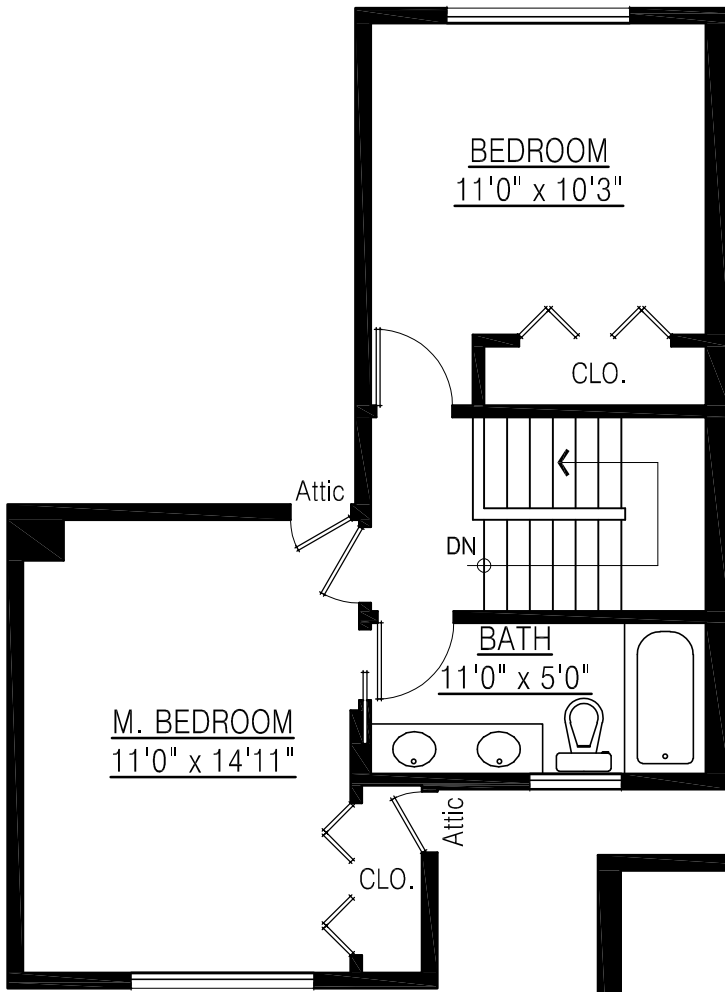

MONET TYLER

604.931.4307

Royal LePage West  
www.monettyler.com  
monet@monettyler.com

#19 - 11125 232 St.  
Maple Ridge, BC

Main Floor: 898 sq. ft.  
Upper Floor: 471 sq. ft.  
Total: 1,369 sq. ft.

**UPPER FLOOR PLAN**  
FLOOR AREA: 471 sq.ft.

**MAIN FLOOR PLAN**  
FLOOR AREA: 898 sq.ft.