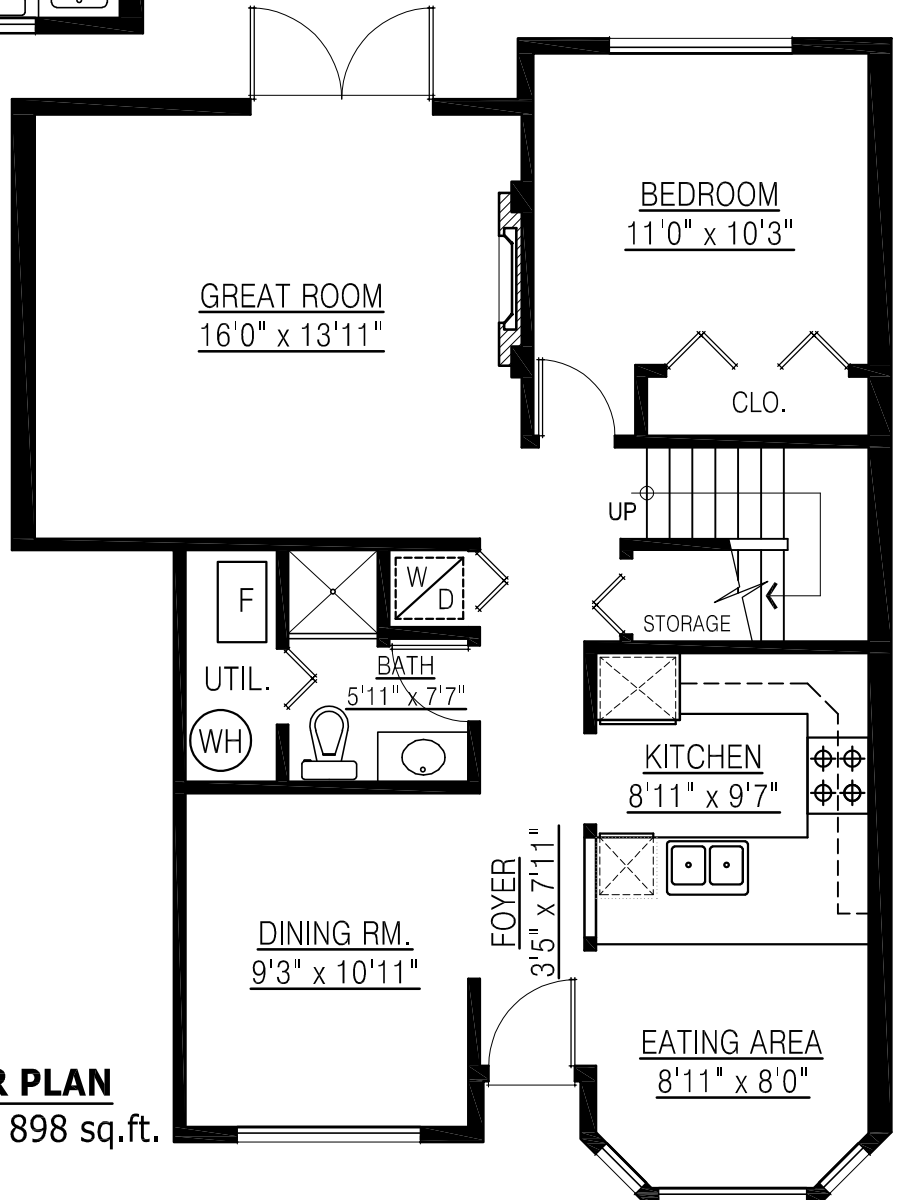

MONET TYLER

604.931.4307

Royal LePage West  
www.monettyler.com  
monet@monettyler.com

#19 - 11125 232 St.  
Maple Ridge, BC

Main Floor: 898 sq. ft.  
Upper Floor: 471 sq. ft.  
Total: 1,369 sq. ft.

**UPPER FLOOR PLAN**  
FLOOR AREA: 471 sq.ft.

**MAIN FLOOR PLAN**  
FLOOR AREA: 898 sq.ft.