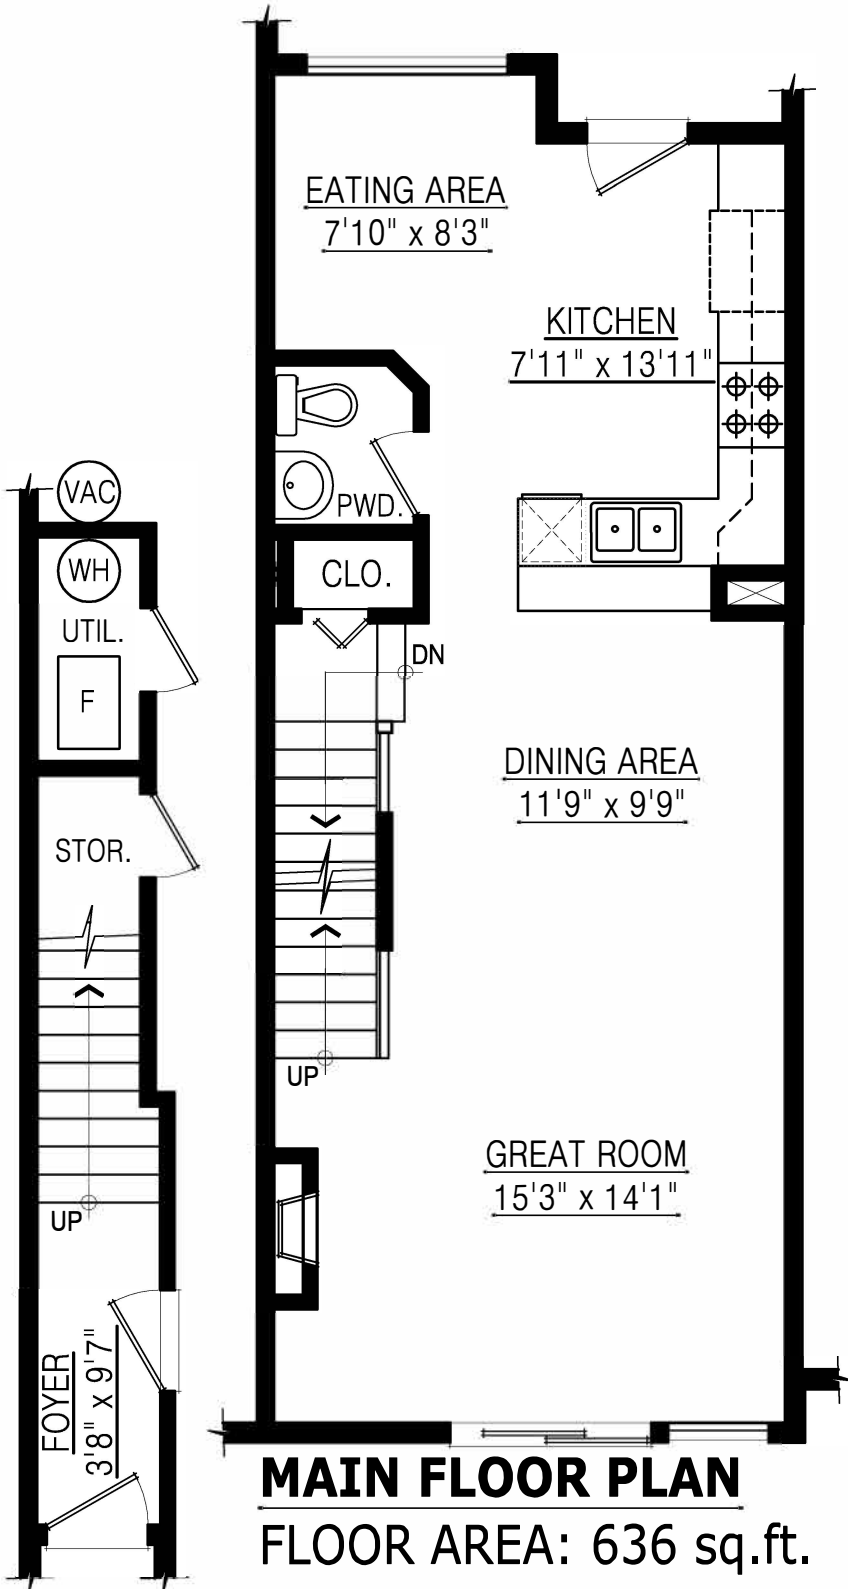

Lower Floor: *121 sq. ft.

Main Floor: 636 sq. ft.

Upper Floor: *627 sq. ft.

Total: *1,384 sq. ft.

*As per Strata Plan documentation.

LOWER FLOOR PLAN

FLOOR AREA: *121 sq.ft.