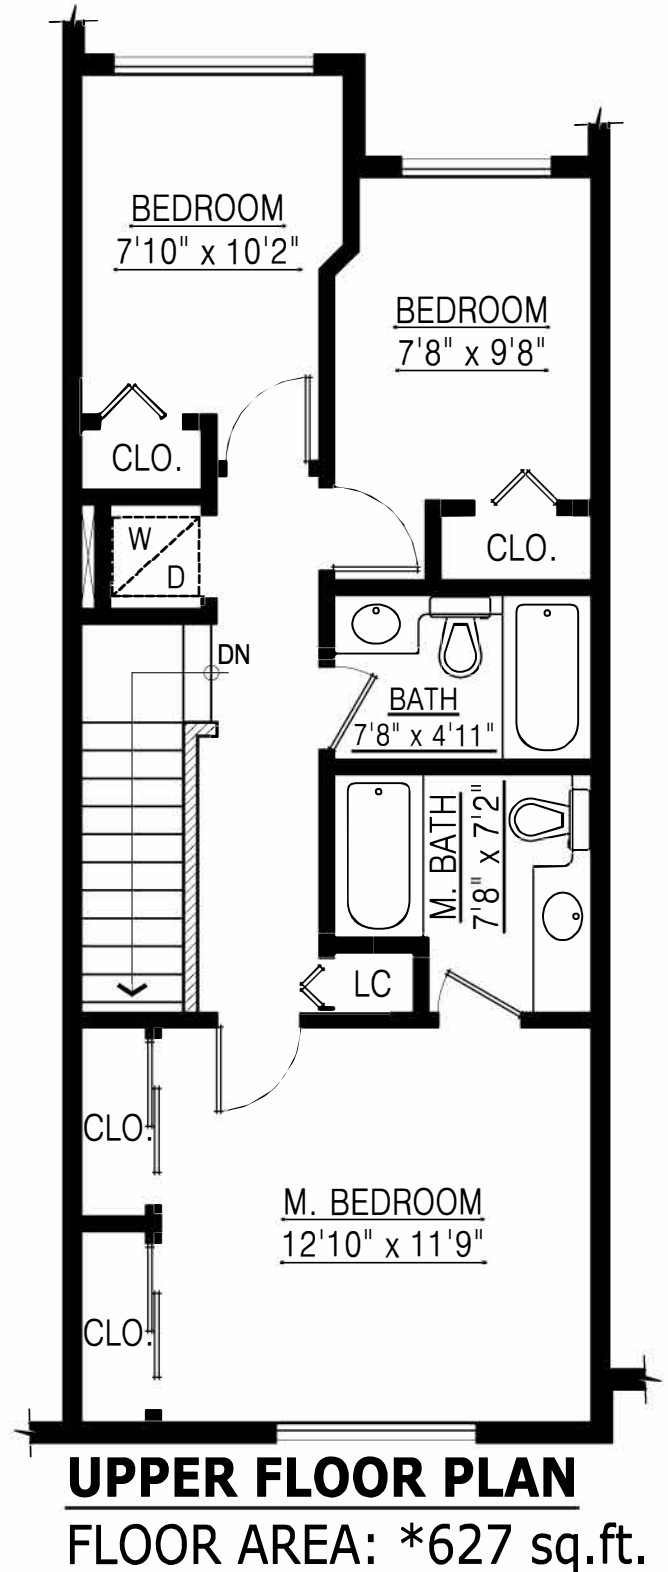

Lower Floor: *121 sq. ft.

Main Floor: 636 sq. ft.

Upper Floor: *627 sq. ft.

Total: *1,384 sq. ft.

*As per Strata Plan documentation.

LOWER FLOOR PLAN

FLOOR AREA: *121 sq.ft.