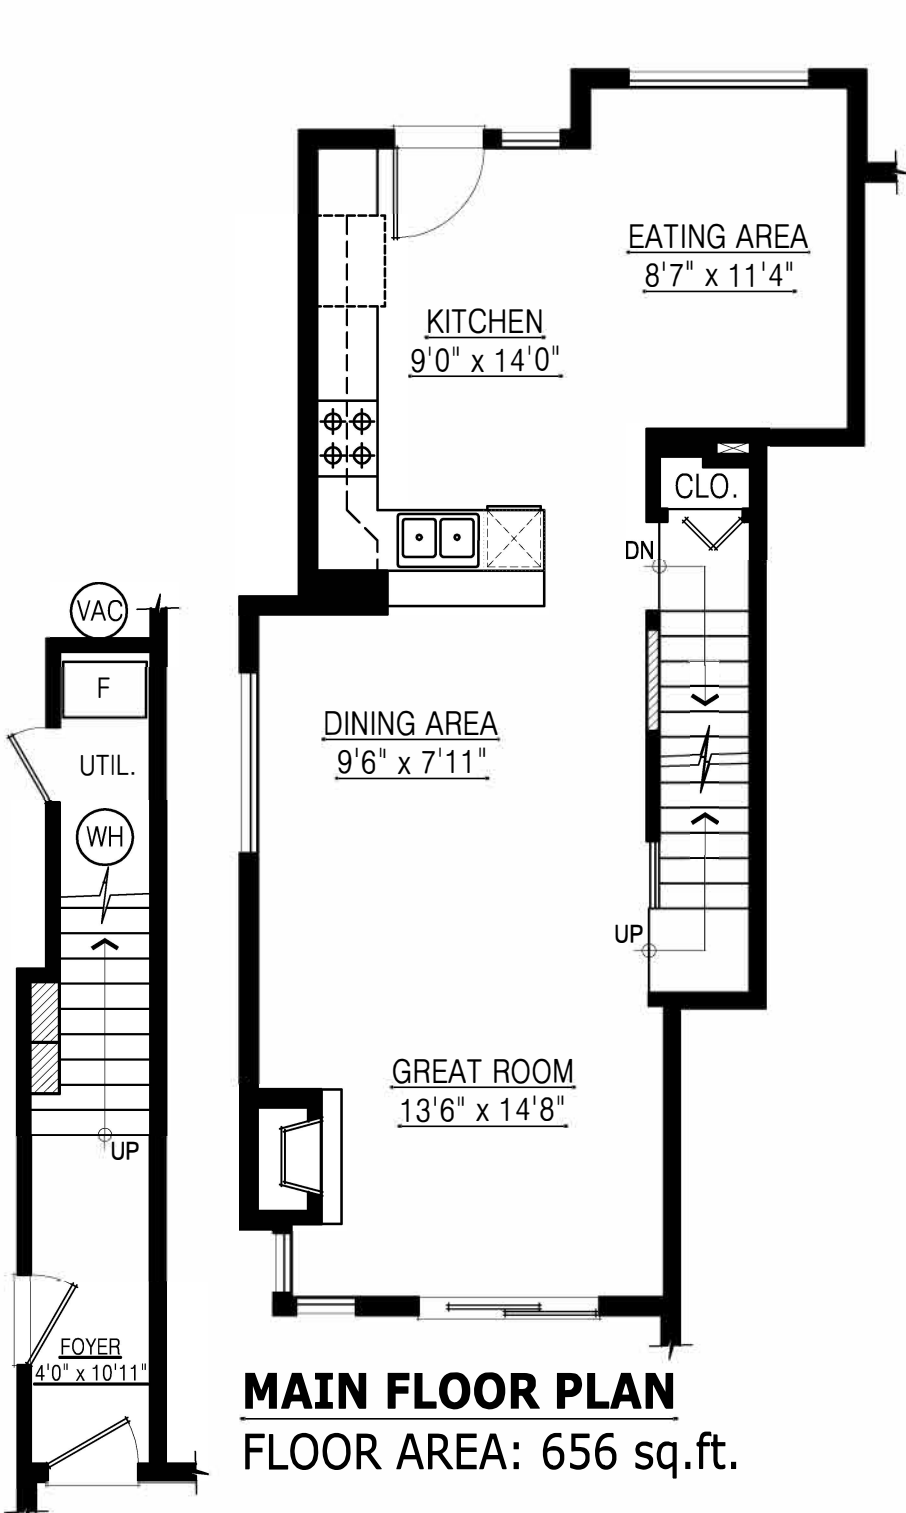

MONET TYLER

604.931.4307

Royal LePage West

www.monettyler.com

monet@monettyler.com

137 - 2000 Panorama

Dr. Port Moody, BC

Lower Floor: 118 sq. ft.

Main Floor: 656 sq. ft.

Upper Floor: 636 sq. ft.

Total: 1,410 sq. ft.

LOWER FLOOR PLAN

FLOOR AREA: 118 sq.ft.