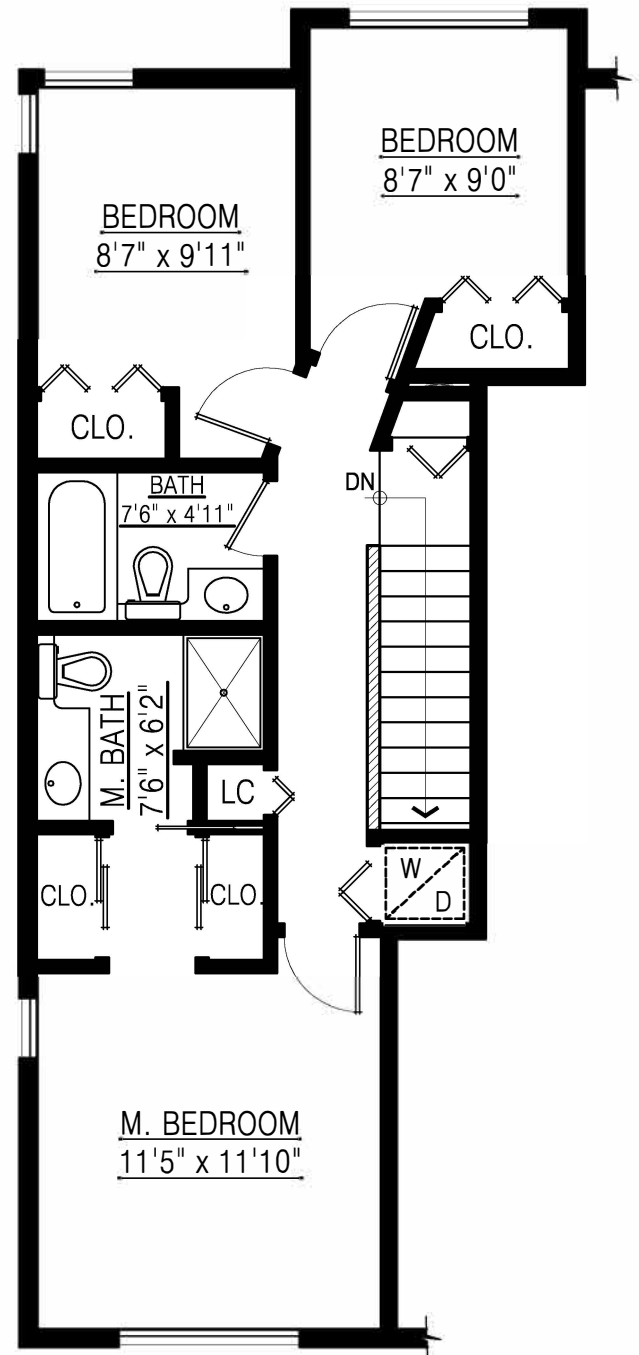

MONET TYLER

604.931.4307

Royal LePage West

www.monettyler.com

monet@monettyler.com

137 - 2000 Panorama

Dr. Port Moody, BC

Lower Floor: 118 sq. ft.

Main Floor: 656 sq. ft.

Upper Floor: 636 sq. ft.

Total: 1,410 sq. ft.

LOWER FLOOR PLAN

FLOOR AREA: 118 sq.ft.