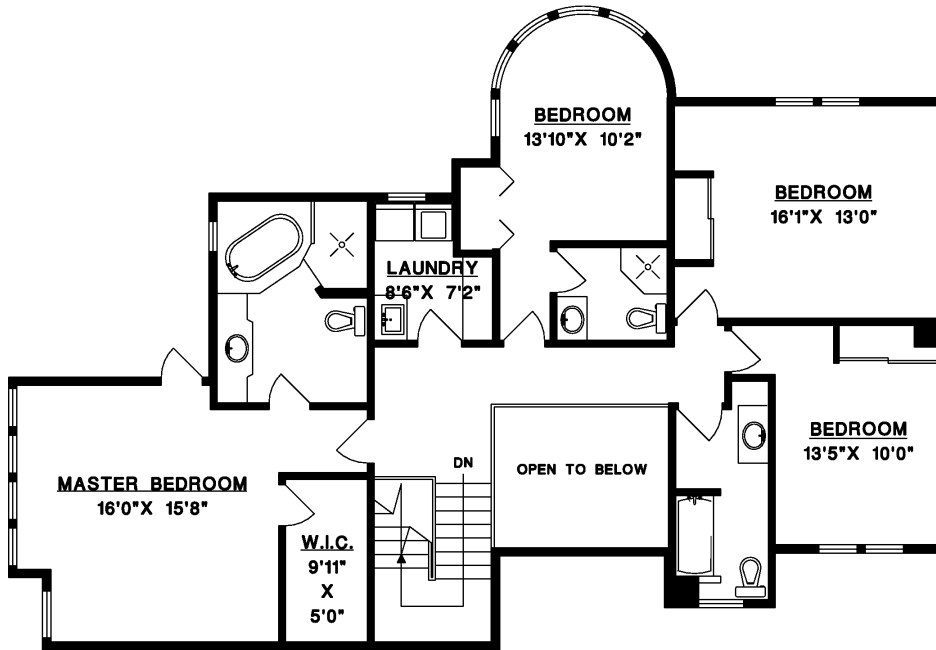

NEACSU DENNER

REAL ESTATE GROUP

2554 WESTHILL CLOSE
WEST VANCOUVER

MAIN FLOOR	1,500 SQ.FT.
UPPER FLOOR	1,434 SQ.FT.
LOWER FLOOR	1,110 SQ.FT.
TOTAL	4,044 SQ.FT.
GARAGE	409 SQ.FT.

UPPER FLOOR

MAIN FLOOR

LOWER FLOOR