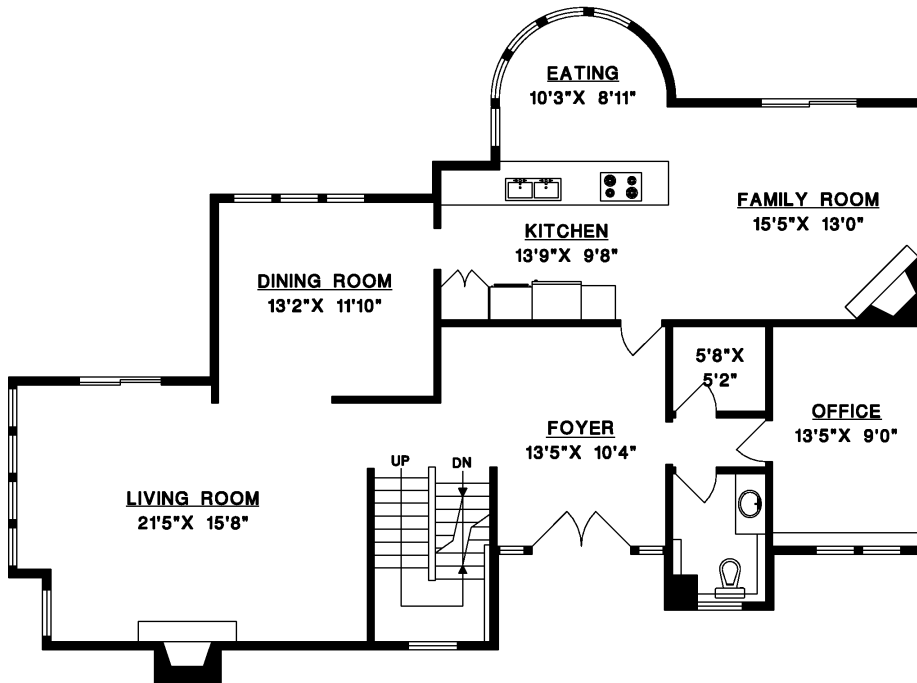

NEACSU DENNER

REAL ESTATE GROUP

2554 WESTHILL CLOSE
WEST VANCOUVER

MAIN FLOOR	1,500 SQ.FT.
UPPER FLOOR	1,434 SQ.FT.
LOWER FLOOR	1,110 SQ.FT.
TOTAL	4,044 SQ.FT.
GARAGE	409 SQ.FT.

UPPER FLOOR

MAIN FLOOR

LOWER FLOOR