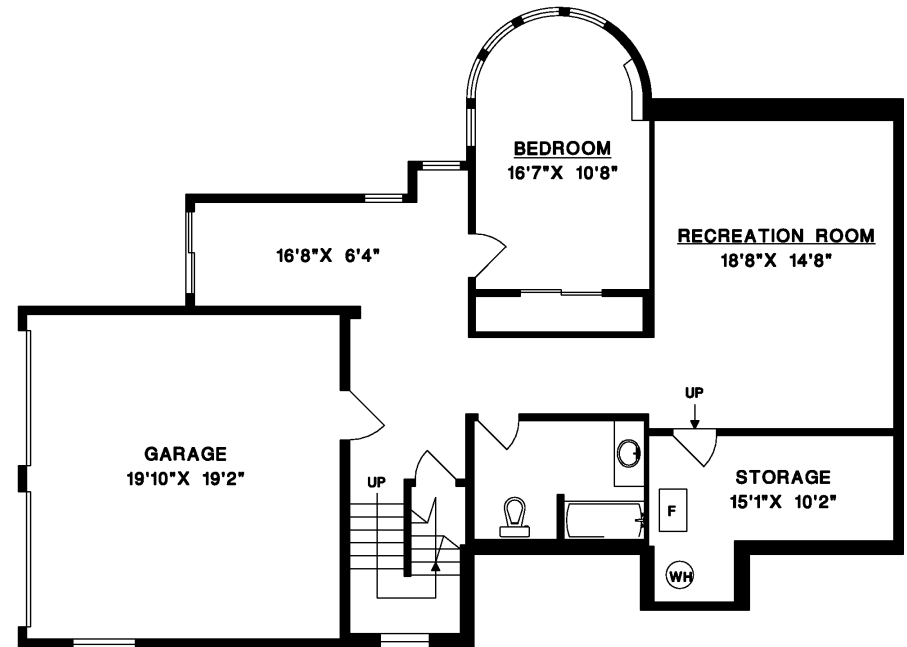

NEACSU DENNER

REAL ESTATE GROUP

2554 WESTHILL CLOSE
WEST VANCOUVER

MAIN FLOOR	1,500 SQ.FT.
UPPER FLOOR	1,434 SQ.FT.
LOWER FLOOR	1,110 SQ.FT.
TOTAL	4,044 SQ.FT.
GARAGE	409 SQ.FT.

UPPER FLOOR

MAIN FLOOR

LOWER FLOOR