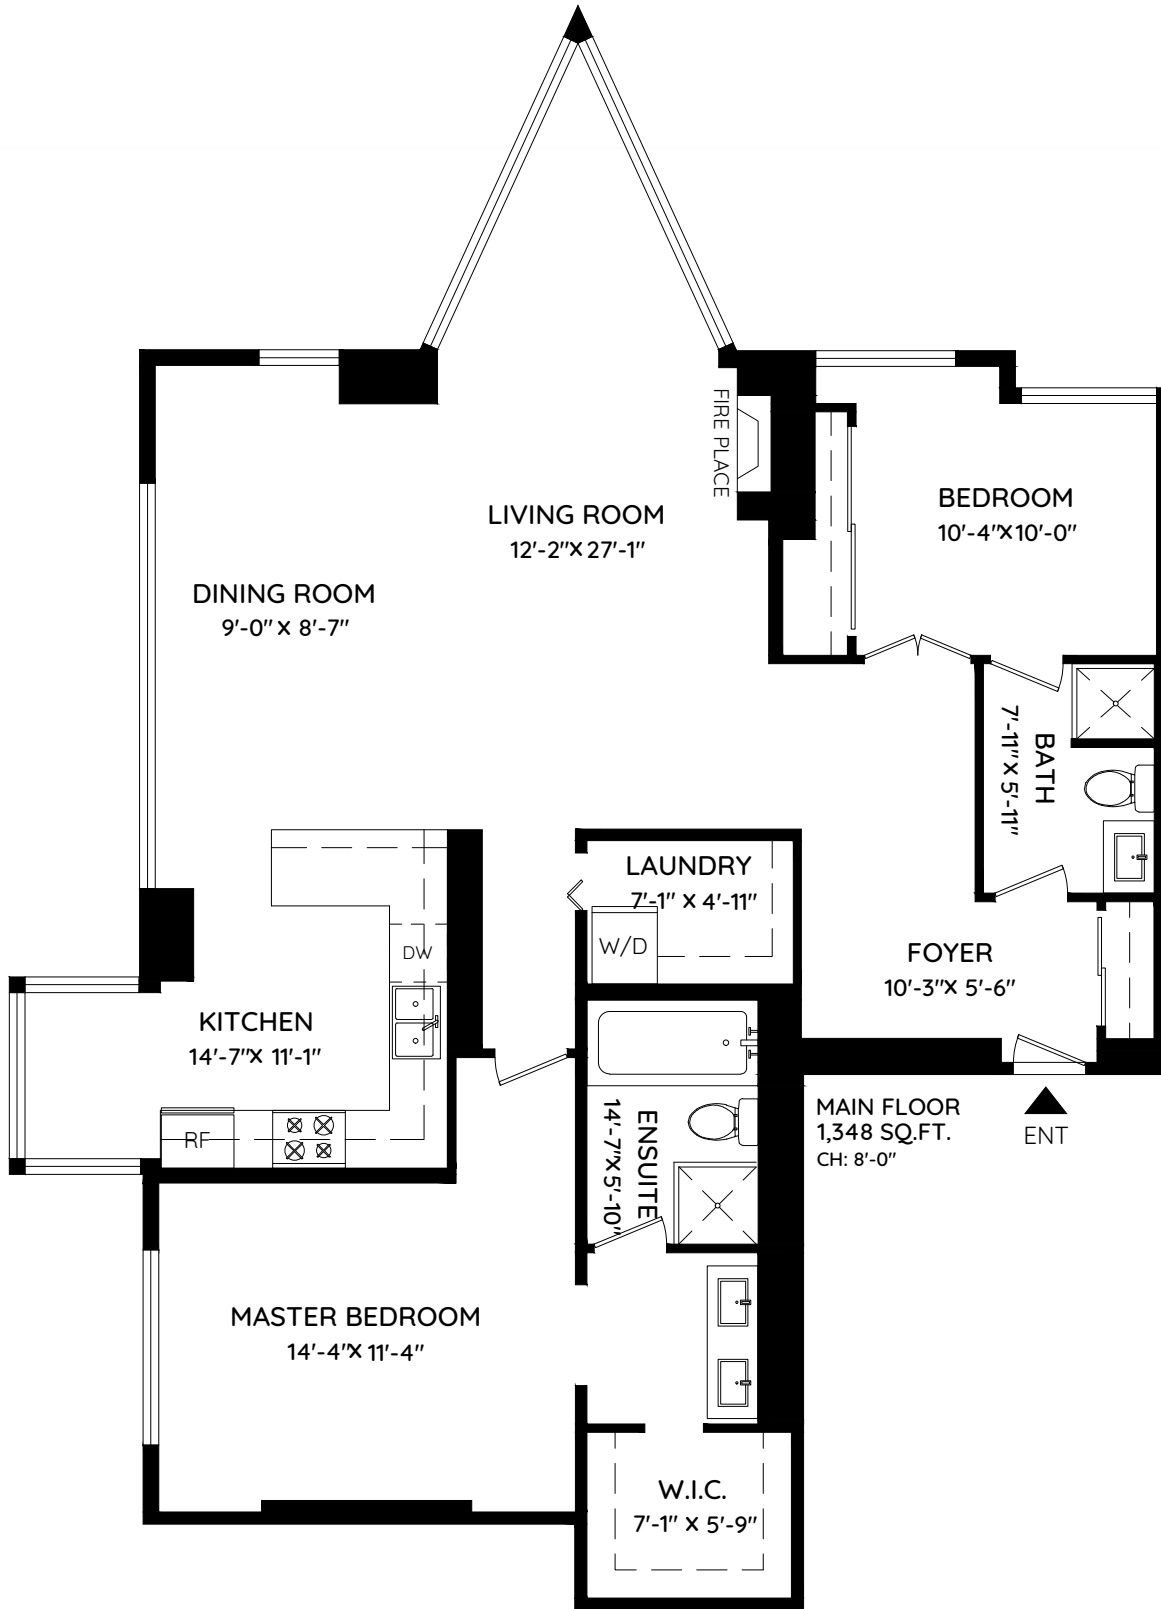

1101 - 1000 BEACH AVENUE

VANCOUVER, BC

TOTAL 1,348 SQ.FT.
CEILING HEIGHT 8'-0"

0 ft 3 ft 5 ft

keyplan
plan your space