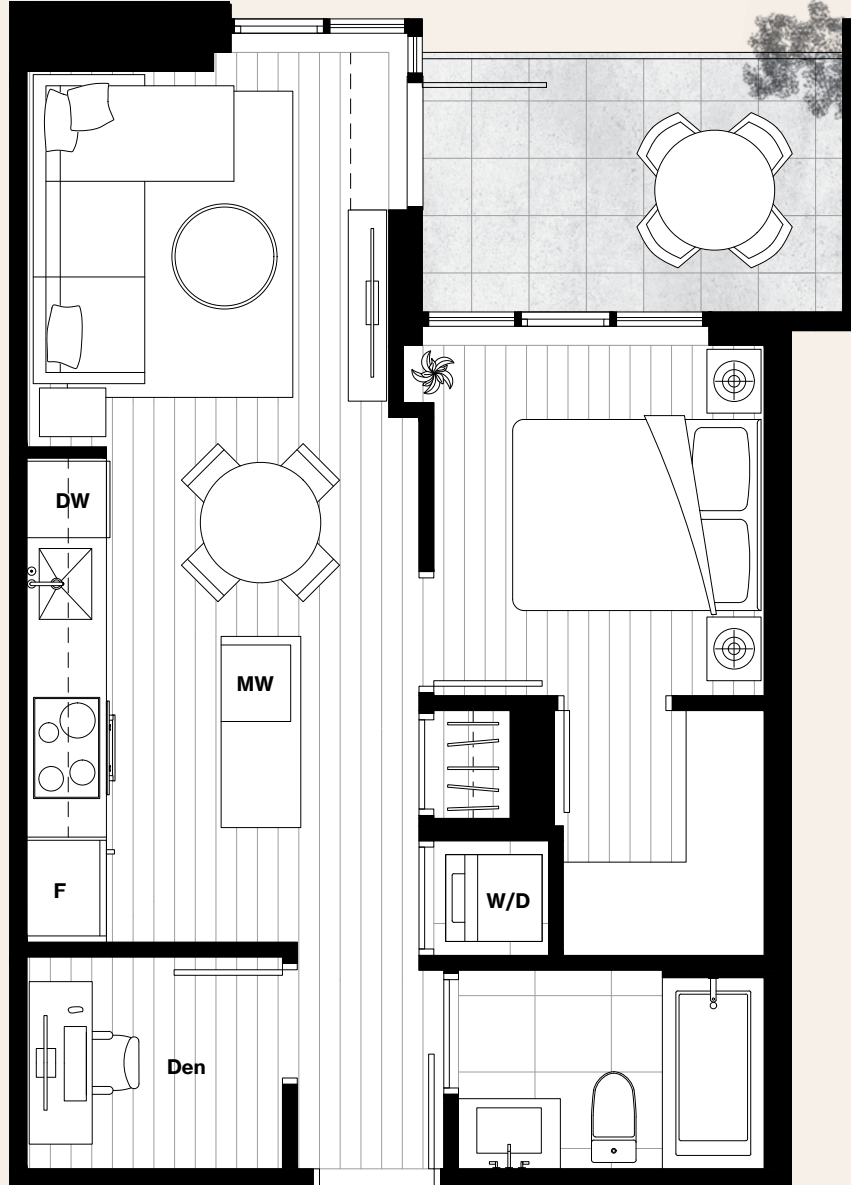

1 Bed + Den, 1 Bath  
Interior: 537 Sq Ft  
Exterior: 69-73 Sq Ft

A

W16

By Olson Kundig

FLOORS 2, 4 & 6

[w16byOlsonKundig.com](http://w16byOlsonKundig.com)

Dimensions, sizes, specifications, layouts, and materials are approximate only and subject to change without notice. E.&O.E.  
\*Interior step to balcony in homes on floors 4 & 6 only