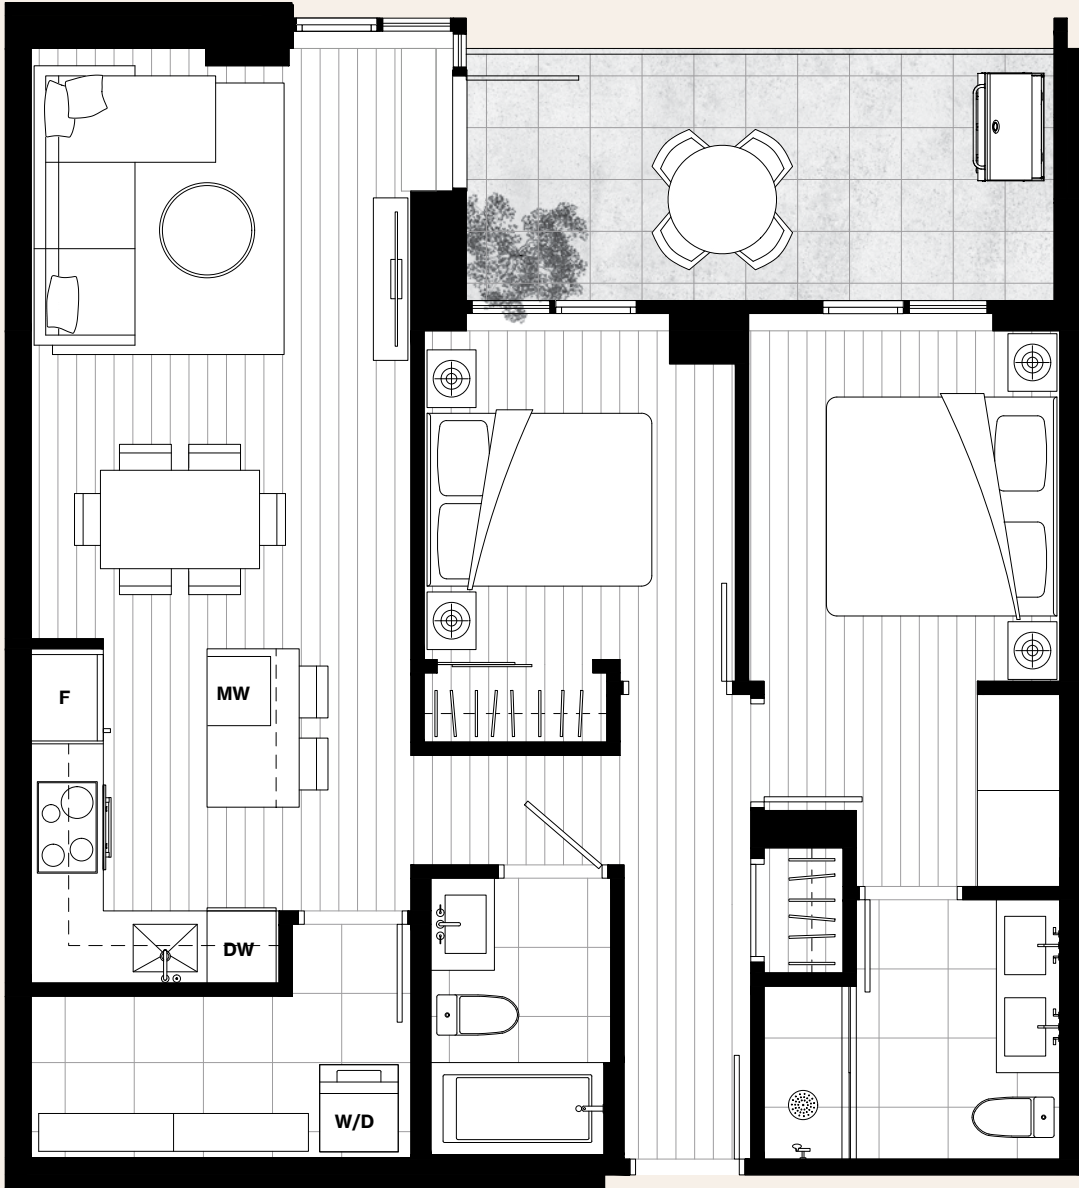

2 Bed, 2 Bath  
Interior: 924 Sq Ft  
Exterior: 122 Sq Ft

**B1**

**W16**

By Olson Kundig