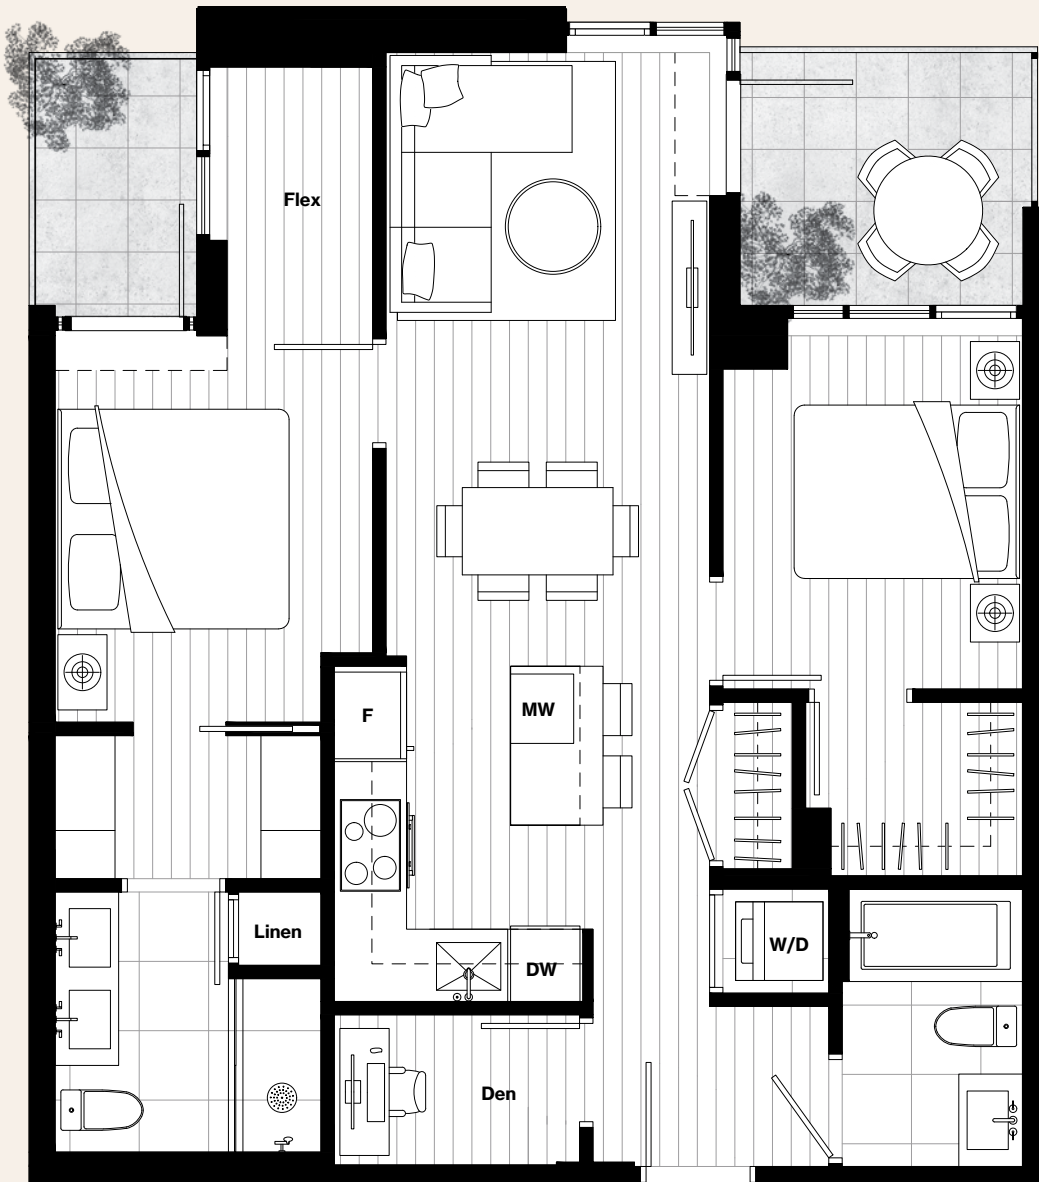

2 Bed + Den + Flex, 2 Bath
 Interior: 888-890 Sq Ft
 Exterior: 89-98 Sq Ft

W16

By Olson Kundig

FLOORS 2, 4 & 6

w16byOlsonKundig.com

Dimensions, sizes, specifications, layouts, and materials are approximate only and subject to change without notice. E.&O.E.
 *Interior step to balcony in homes on floors 4 & 6 only