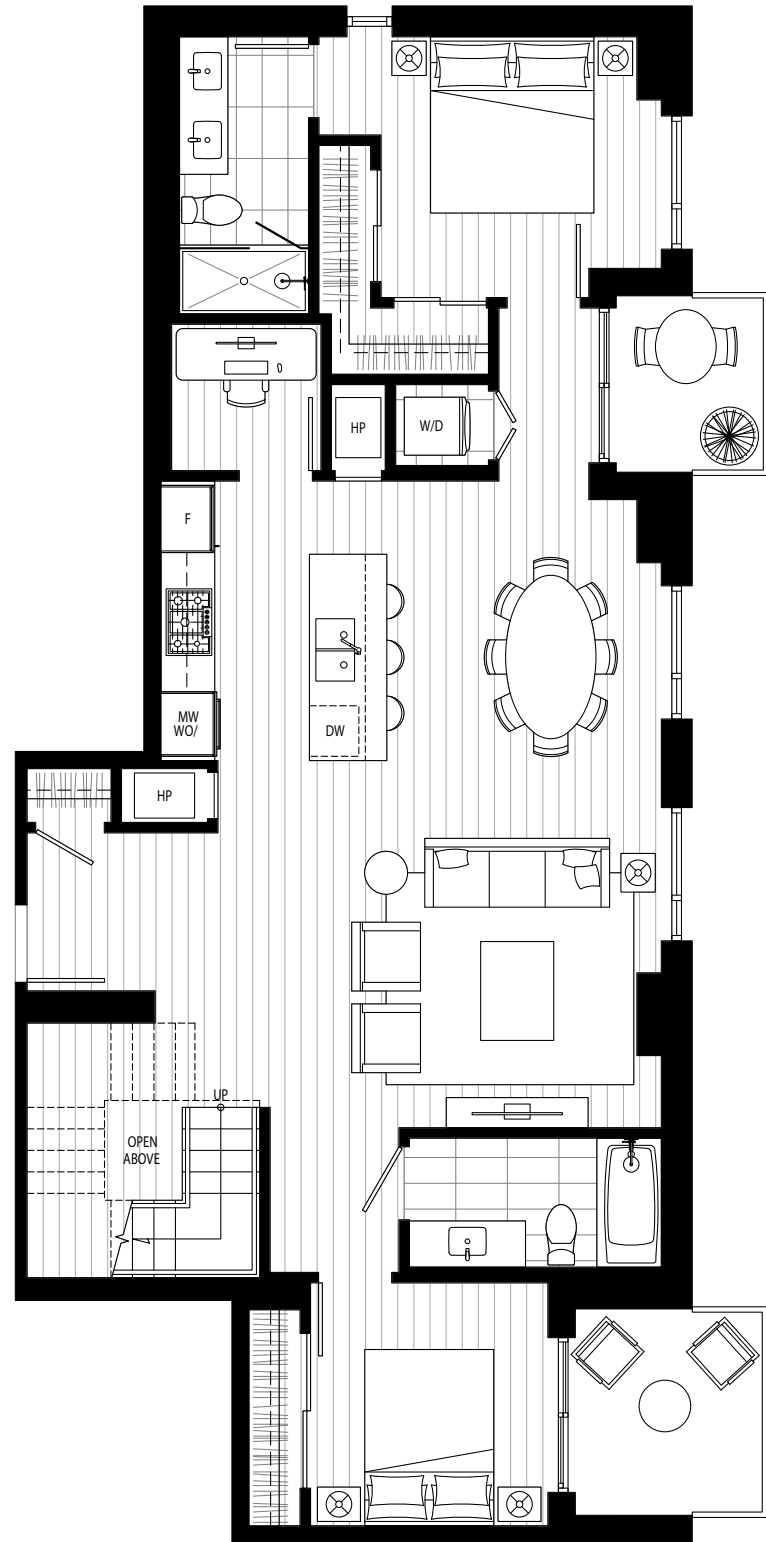

# PENTHOUSE 2

2 Bedroom + Den + Flex

Interior: 1,445 Sq Ft

Main Balcony: 97 Sq Ft / Rooftop Terrace: 449 Sq Ft

Total: 1,991 Sq Ft

# ARDEA

WATERFRONT HOMES

Level 8