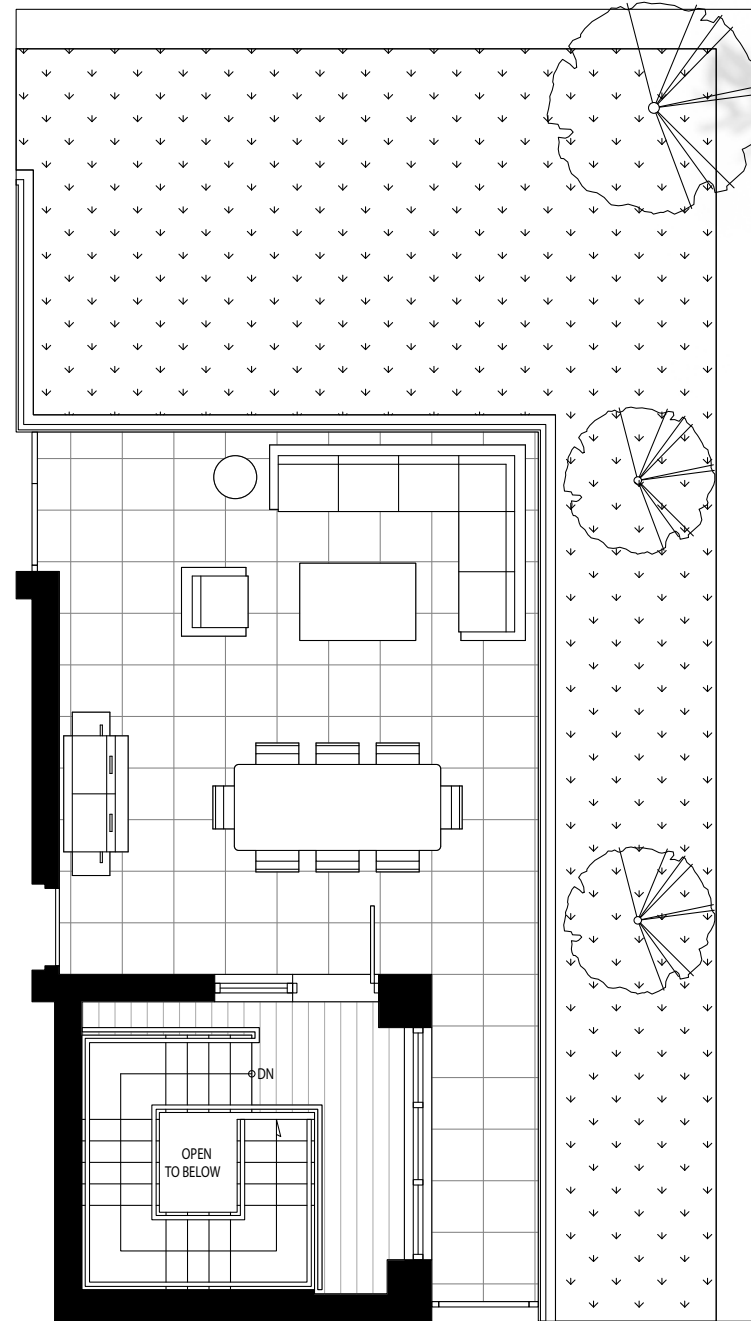

# PENTHOUSE 2

2 Bedroom + Den + Flex

Interior: 1,445 Sq Ft

Main Balcony: 97 Sq Ft / Rooftop Terrace: 449 Sq Ft

Total: 1,991 Sq Ft