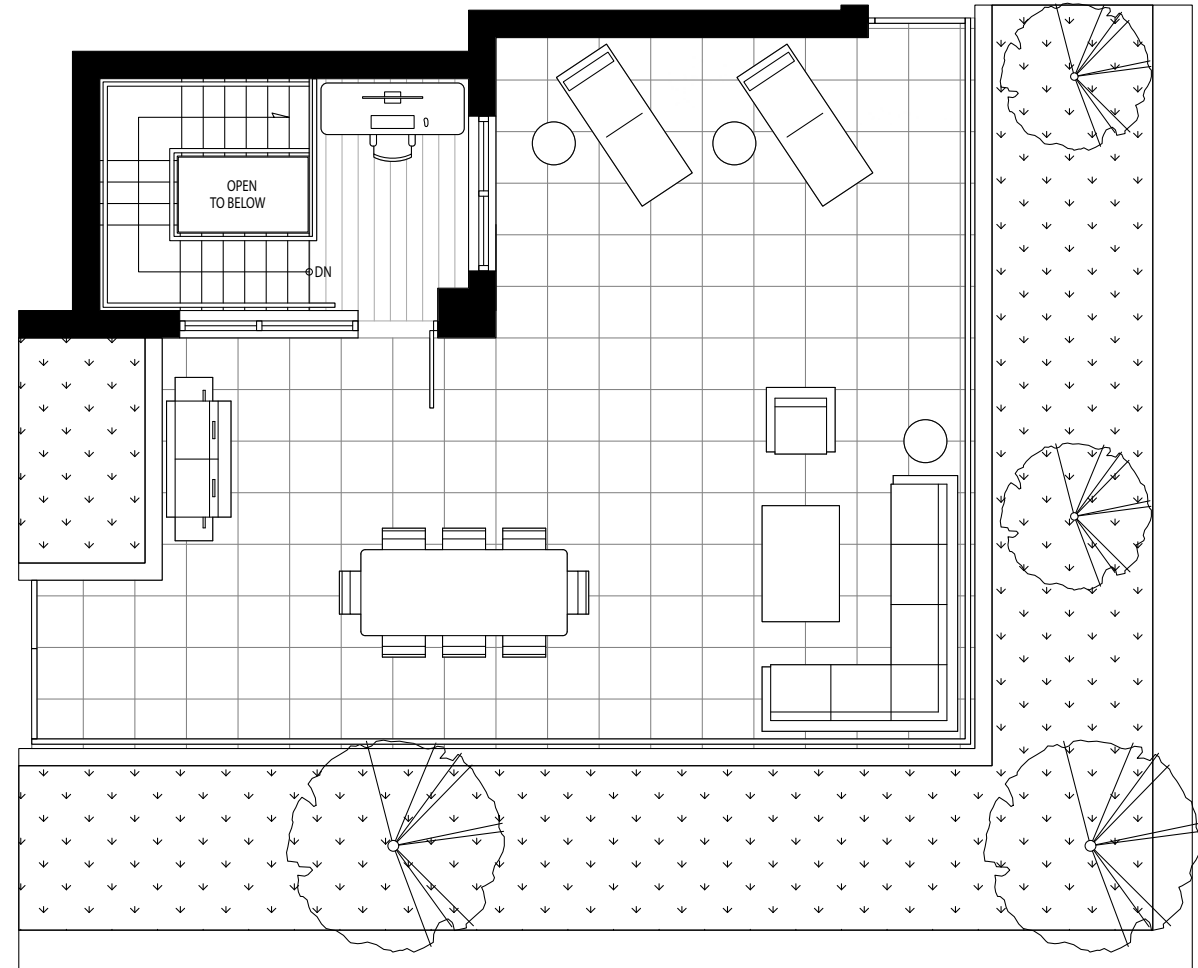

# PENTHOUSE 3

2 Bedroom + Den + Flex

Interior: 1,482 Sq Ft

Main Balcony: 108 Sq Ft / Rooftop Terrace: 799 Sq Ft

Total: 2,389 Sq Ft

Level 8