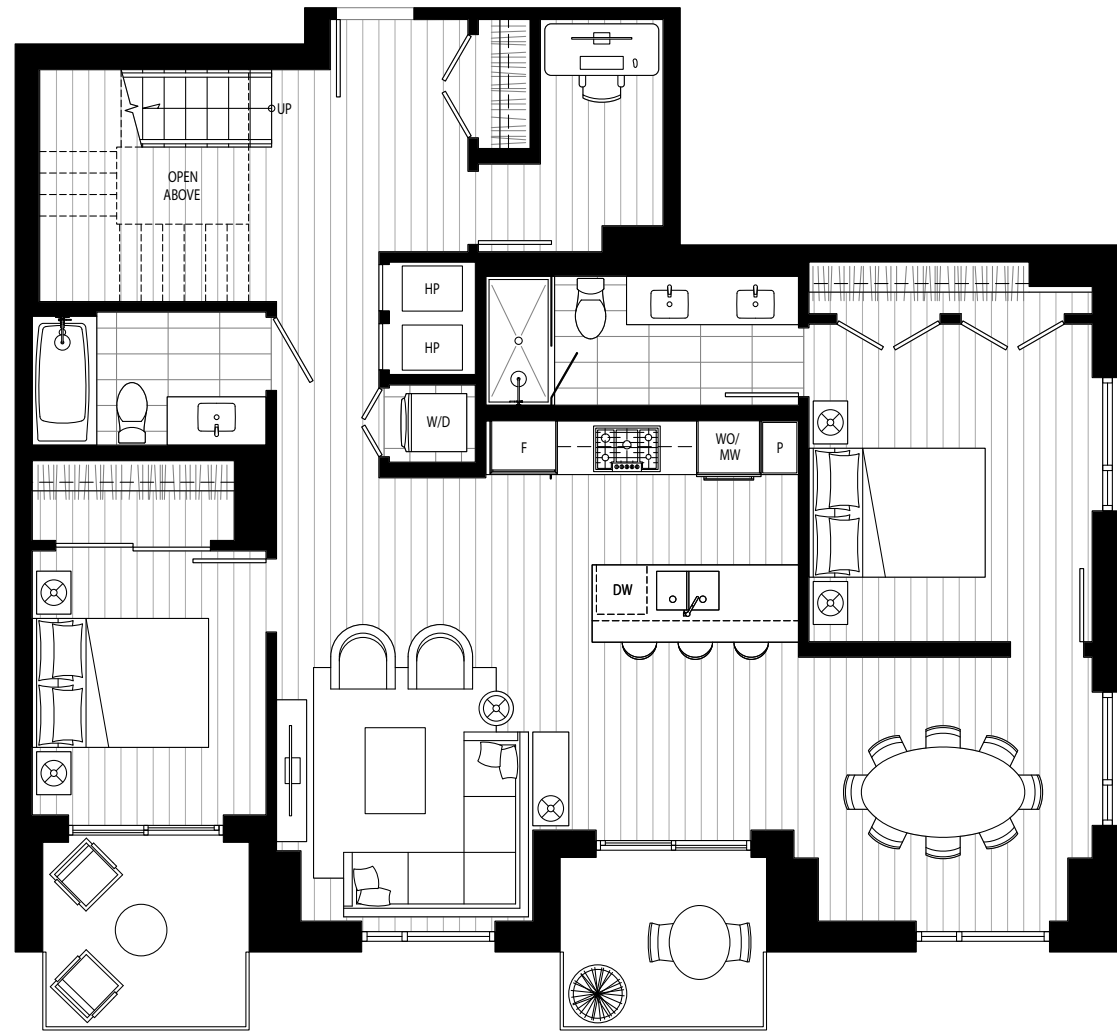

# PENTHOUSE 3

2 Bedroom + Den + Flex

Interior: 1,482 Sq Ft

Main Balcony: 108 Sq Ft / Rooftop Terrace: 799 Sq Ft

Total: 2,389 Sq Ft

Level 8