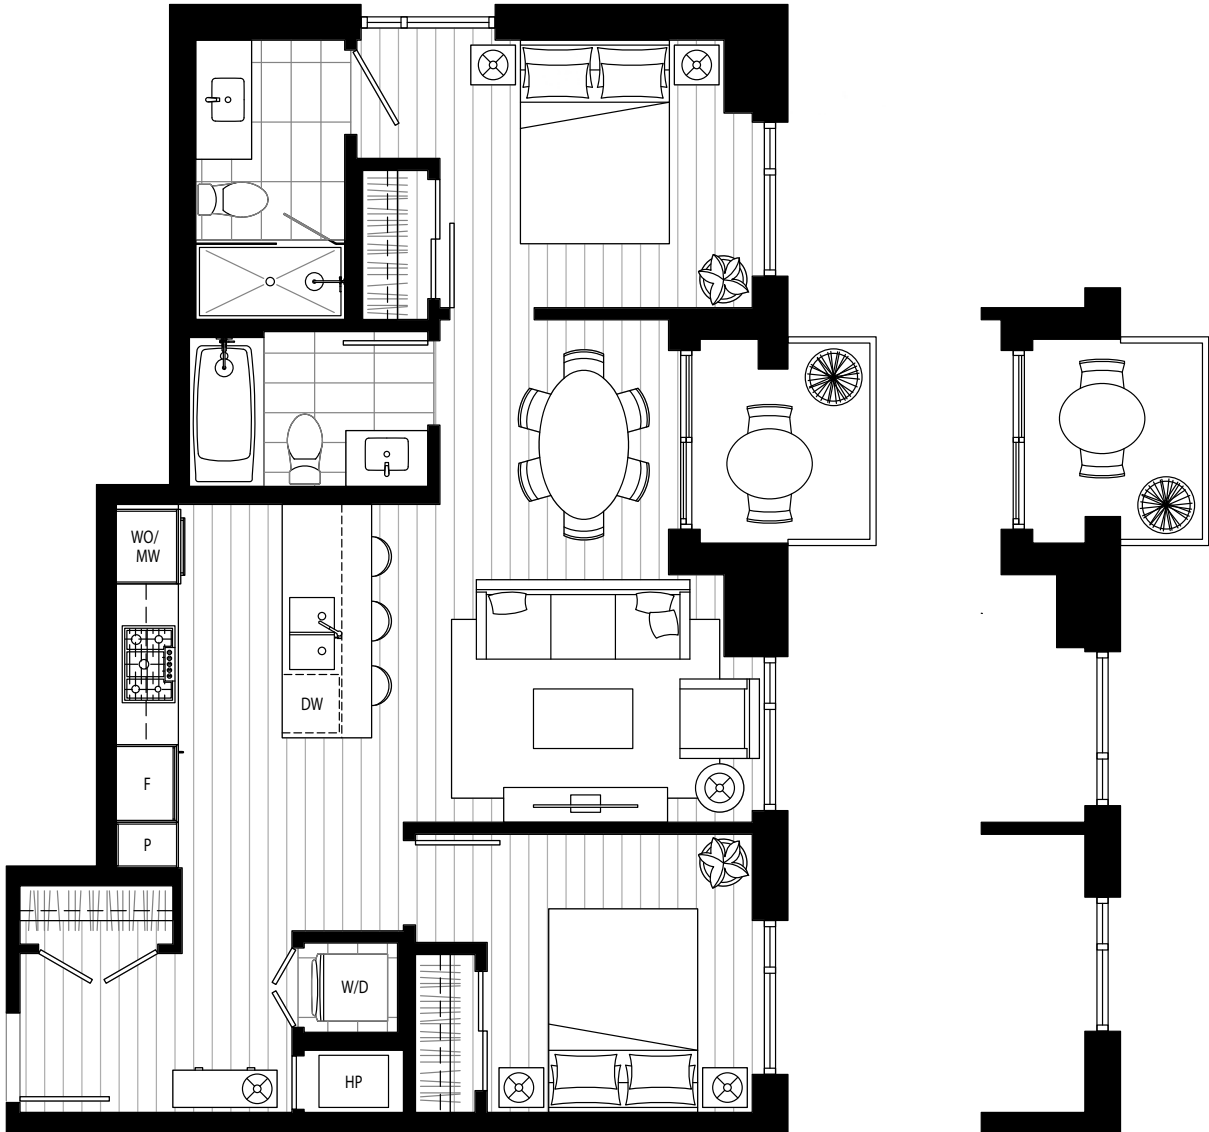

ARDEA

WATERFRONT HOMES

C

2 Bedroom

Interior: 831 Sq Ft / Exterior: 39 Sq Ft

Total: 870 Sq Ft

LEVELS 5-8

Levels 2 - 9