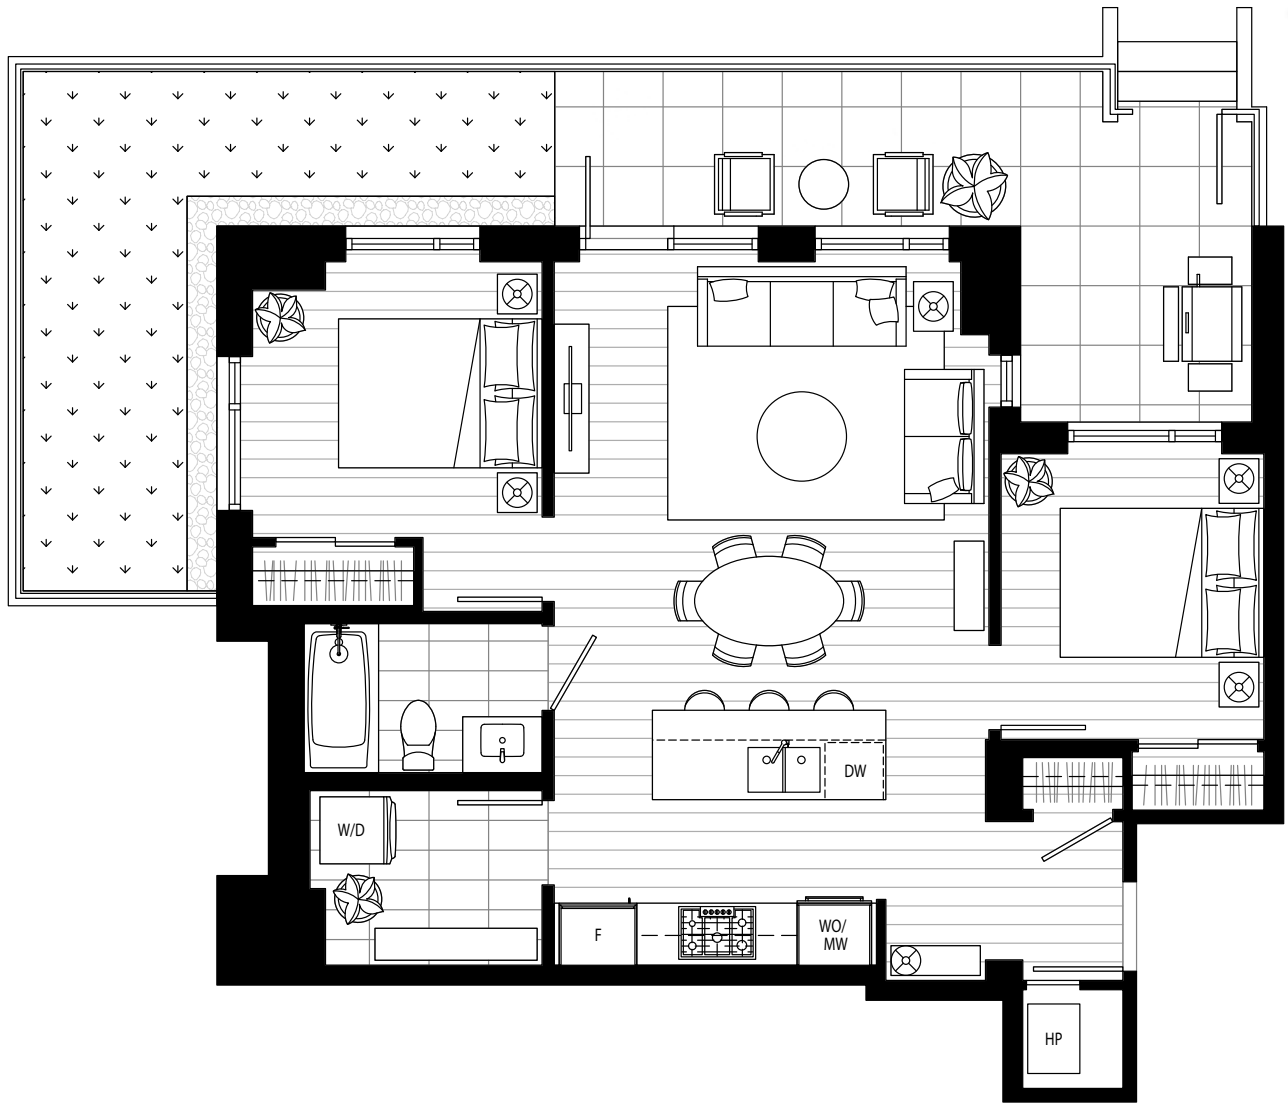

ARDEA

WATERFRONT HOMES

D

2 Bedroom + Flex

Interior: 859 Sq Ft / Exterior: 319 Sq Ft

Total: 1,178 Sq Ft

Level 1