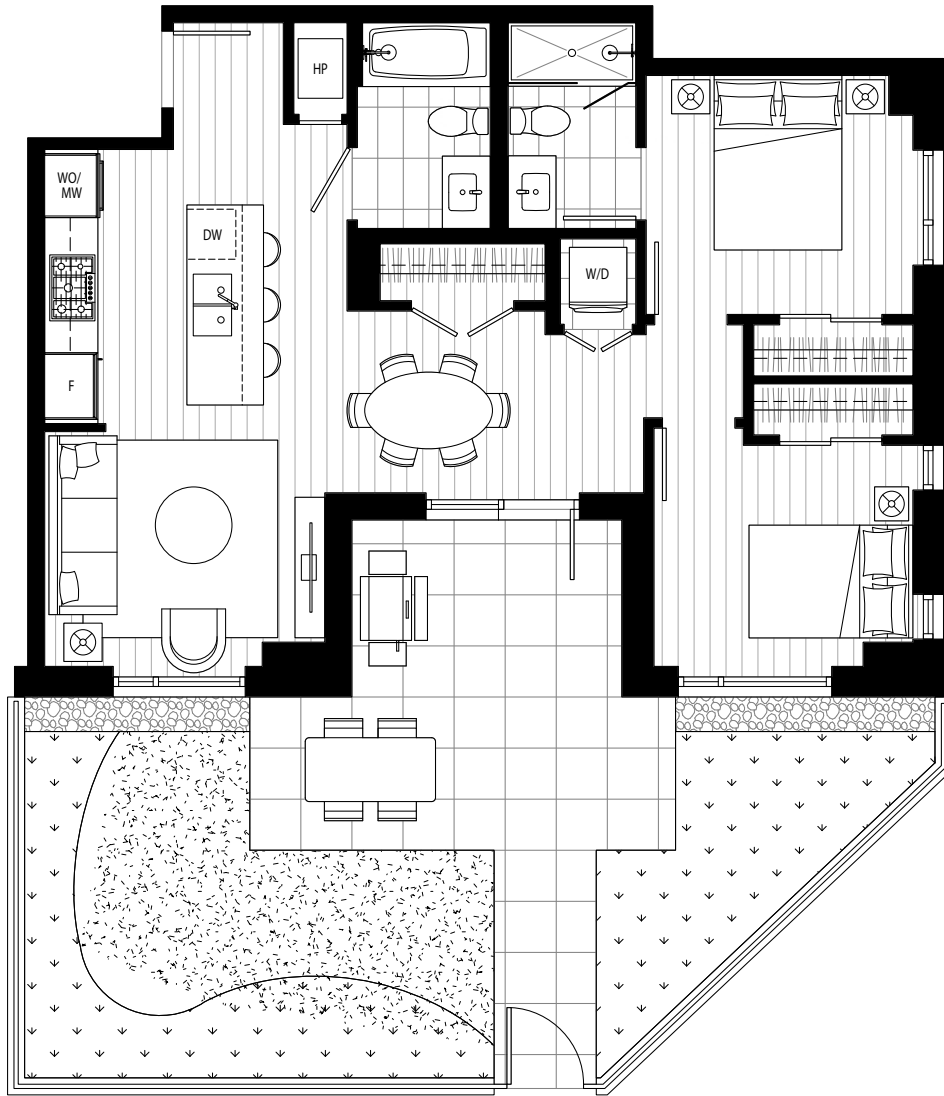

C1 GROUND

2 Bedroom

Interior: 828 Sq Ft / Exterior: 526 Sq Ft

Total: 1,354 Sq Ft

Level 1