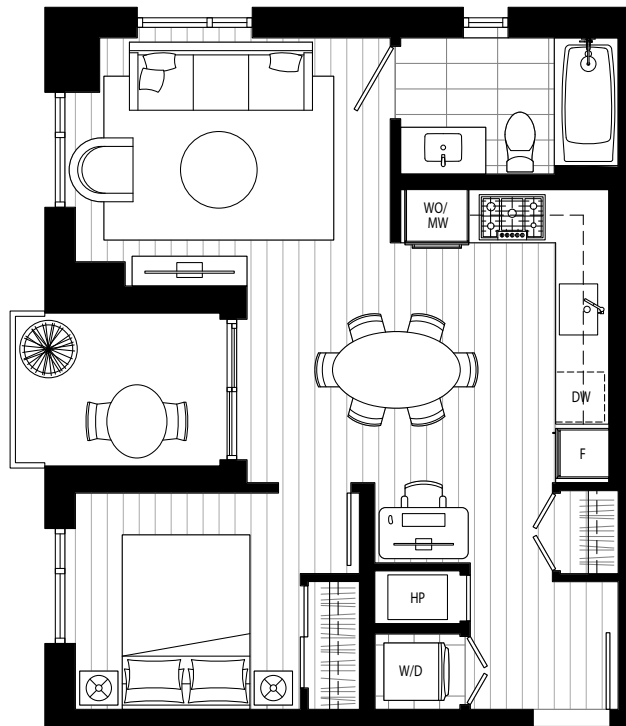

PENTHOUSE 1

1 Bedroom

Interior: 605 Sq Ft / Exterior: 47 Sq Ft

Total: 652 Sq Ft

Level 4