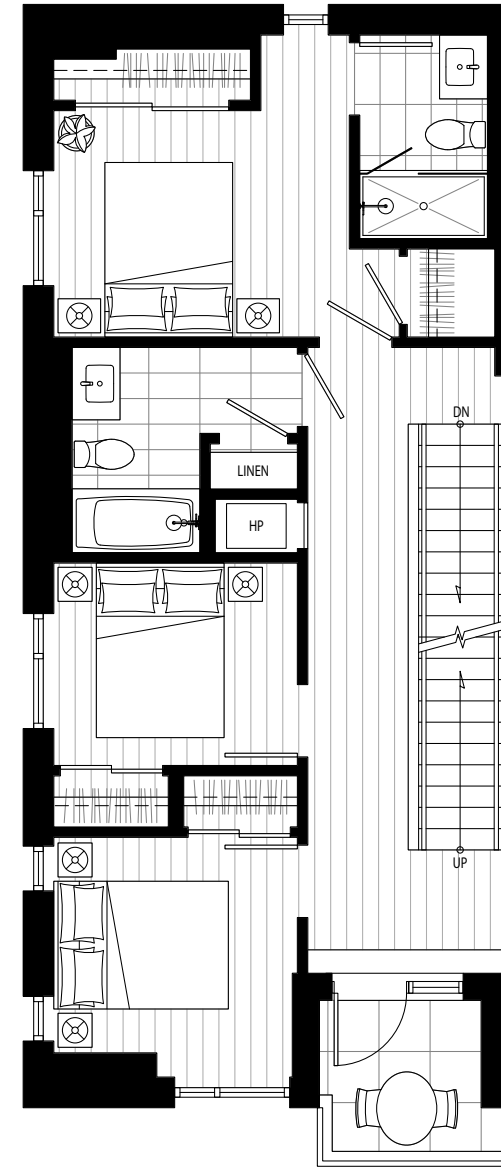

TOWNHOME 1

3 Bedroom

Interior: 1,833 Sq Ft

L1 Terrace: 94 Sq Ft / L2 Terrace: 39 Sq Ft / Rooftop Terrace: 230 Sq Ft

Total: 2,196 Sq Ft

Parking

Level 1

Level 2

Rooftop

Level 1