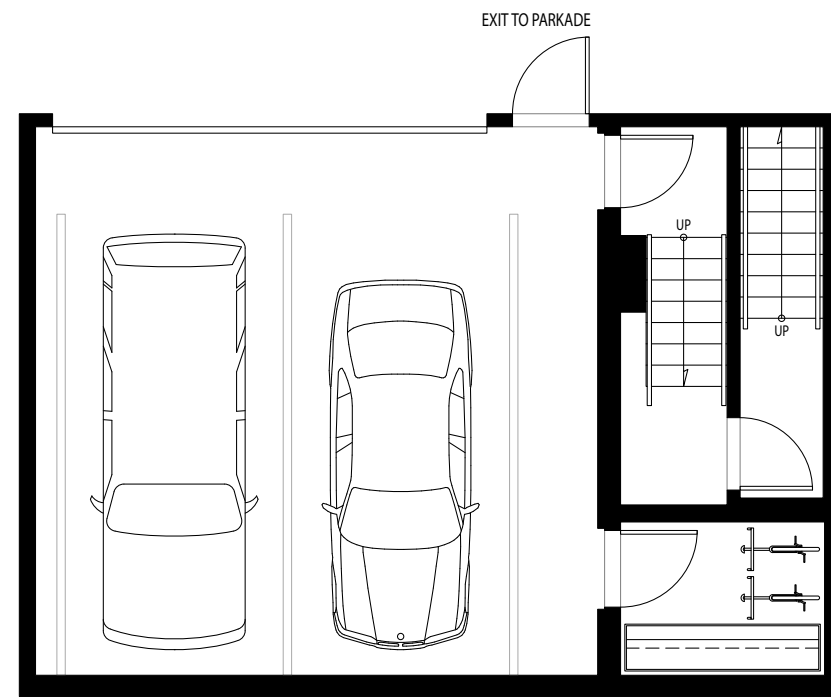

TOWNHOME 1

3 Bedroom

Interior: 1,833 Sq Ft

L1 Terrace: 94 Sq Ft / L2 Terrace: 39 Sq Ft / Rooftop Terrace: 230 Sq Ft

Total: 2,196 Sq Ft

Parking

Level 1

Level 2

Rooftop

Level 1