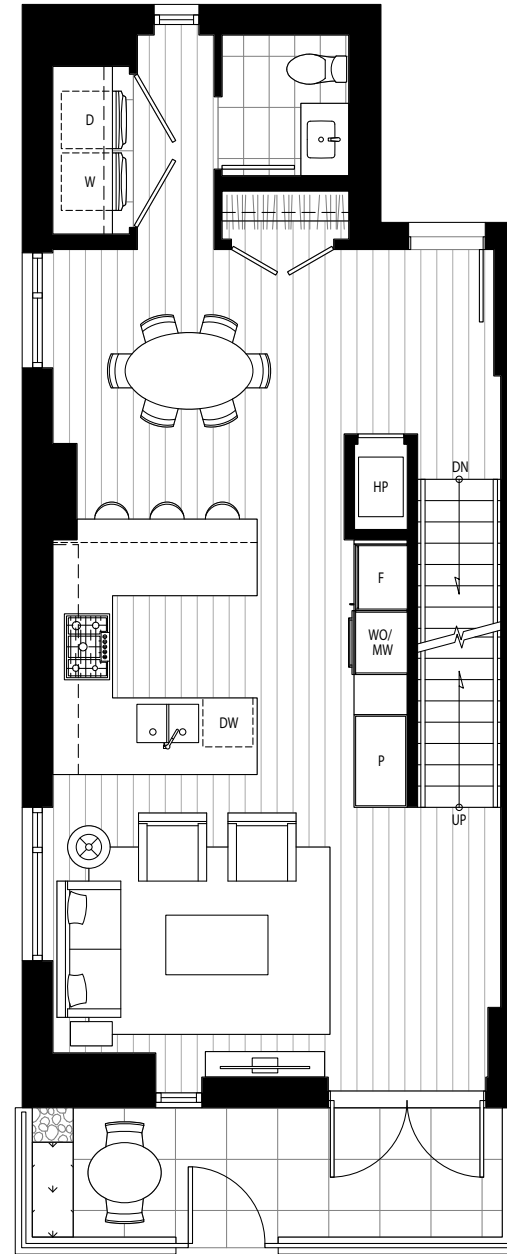

TOWNHOME 1

3 Bedroom

Interior: 1,833 Sq Ft

L1 Terrace: 94 Sq Ft / L2 Terrace: 39 Sq Ft / Rooftop Terrace: 230 Sq Ft

Total: 2,196 Sq Ft

Parking

Level 1

Level 2

Rooftop

Level 1