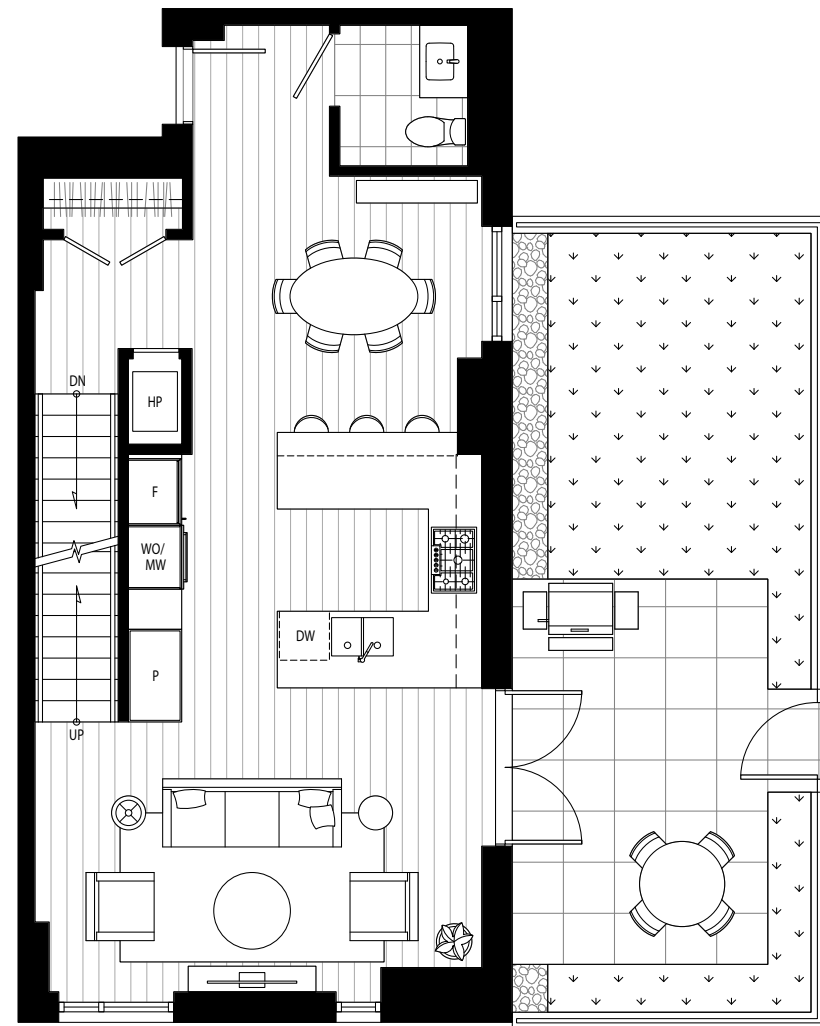

# TOWNHOME 2

3 Bedroom + Flex

Interior: 1,820 Sq Ft

L1 Terrace: 360 Sq Ft / L2 Terrace: 39 Sq Ft / Rooftop Terrace: 203 Sq Ft

Total: 2,422 Sq Ft

Parking

Level 1

Level 2

Rooftop

Level 1