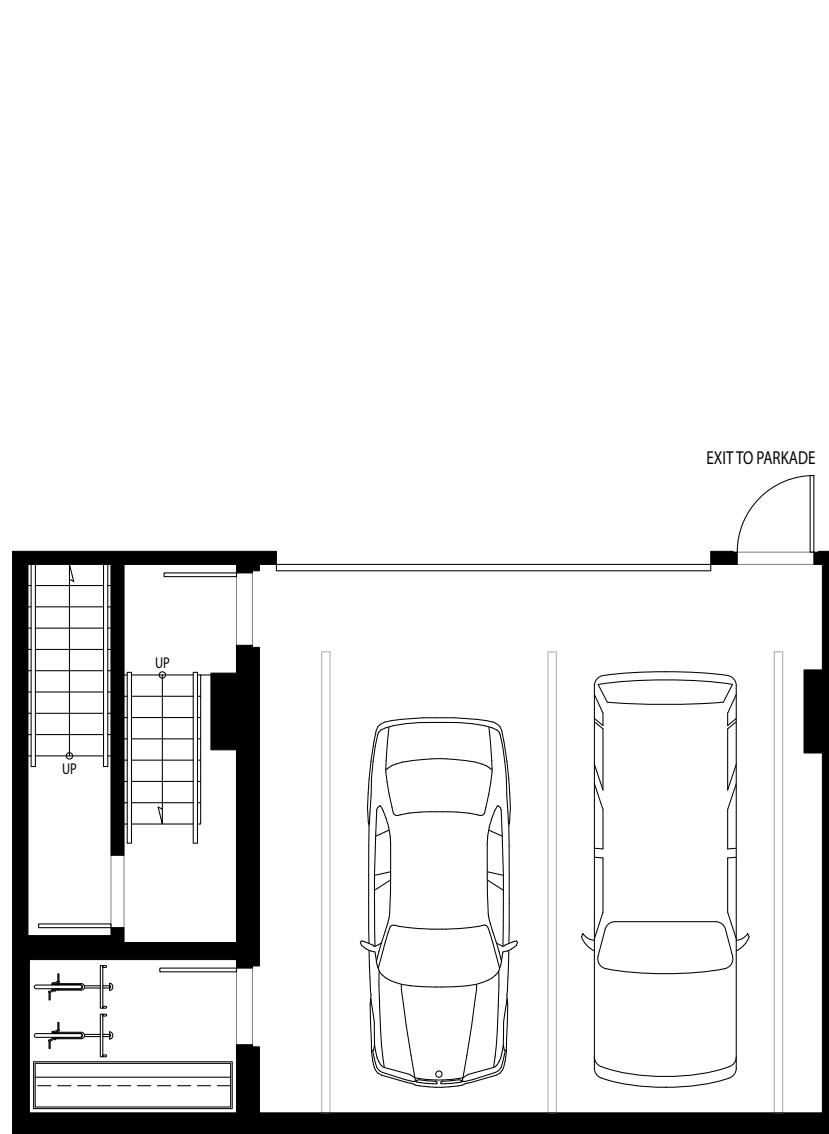

# TOWNHOME 2

3 Bedroom + Flex

Interior: 1,820 Sq Ft

L1 Terrace: 360 Sq Ft / L2 Terrace: 39 Sq Ft / Rooftop Terrace: 203 Sq Ft

Total: 2,422 Sq Ft

Parking

Level 1

Level 2

Rooftop

Level 1