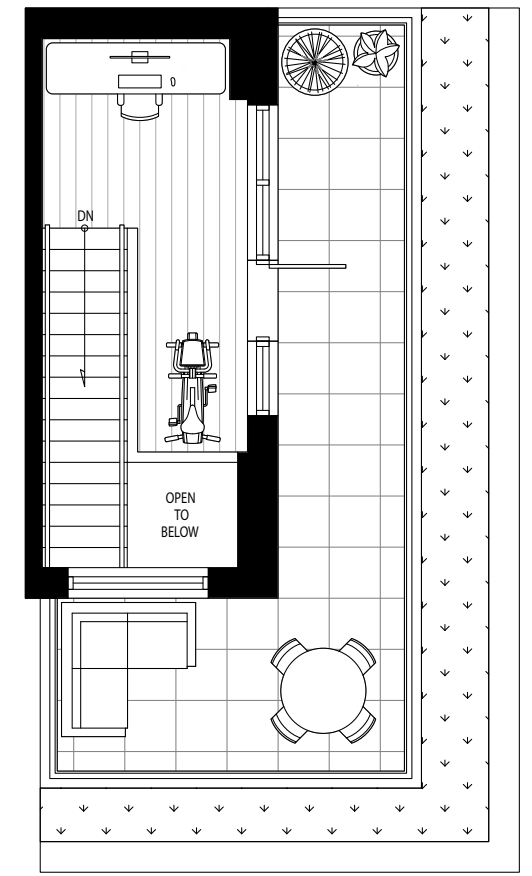

# TOWNHOME 2

3 Bedroom + Flex

Interior: 1,820 Sq Ft

L1 Terrace: 360 Sq Ft / L2 Terrace: 39 Sq Ft / Rooftop Terrace: 203 Sq Ft

Total: 2,422 Sq Ft

Parking

Level 1

Level 2

Rooftop

Level 1