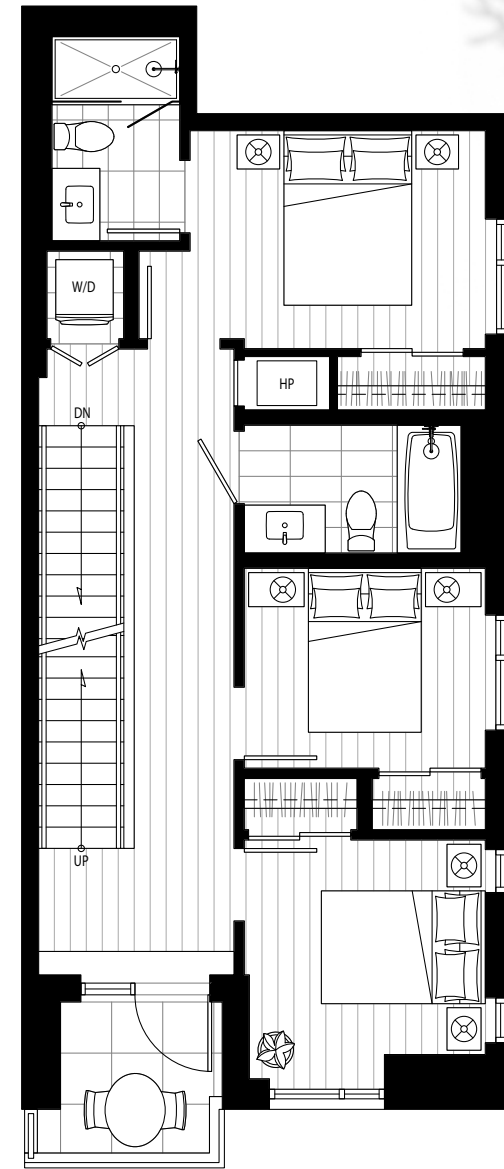

# TOWNHOME 2

3 Bedroom + Flex

Interior: 1,820 Sq Ft

L1 Terrace: 360 Sq Ft / L2 Terrace: 39 Sq Ft / Rooftop Terrace: 203 Sq Ft

Total: 2,422 Sq Ft

Parking

Level 1

Level 2

Rooftop

Level 1