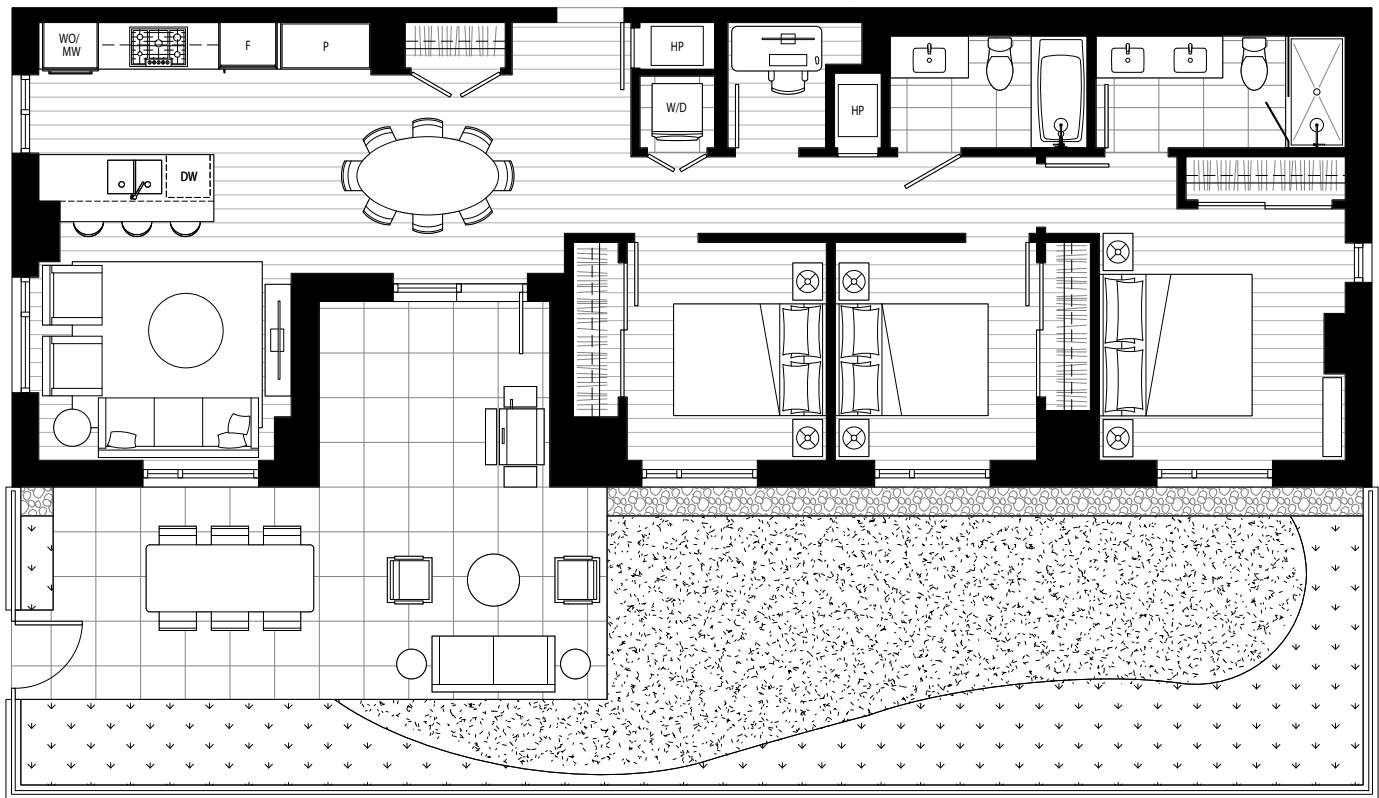

ARDEA

WATERFRONT HOMES

F

3 Bedroom + Den

Interior: 1,202 Sq Ft / Exterior: 886 Sq Ft

Total: 2,088 Sq Ft

Level 1