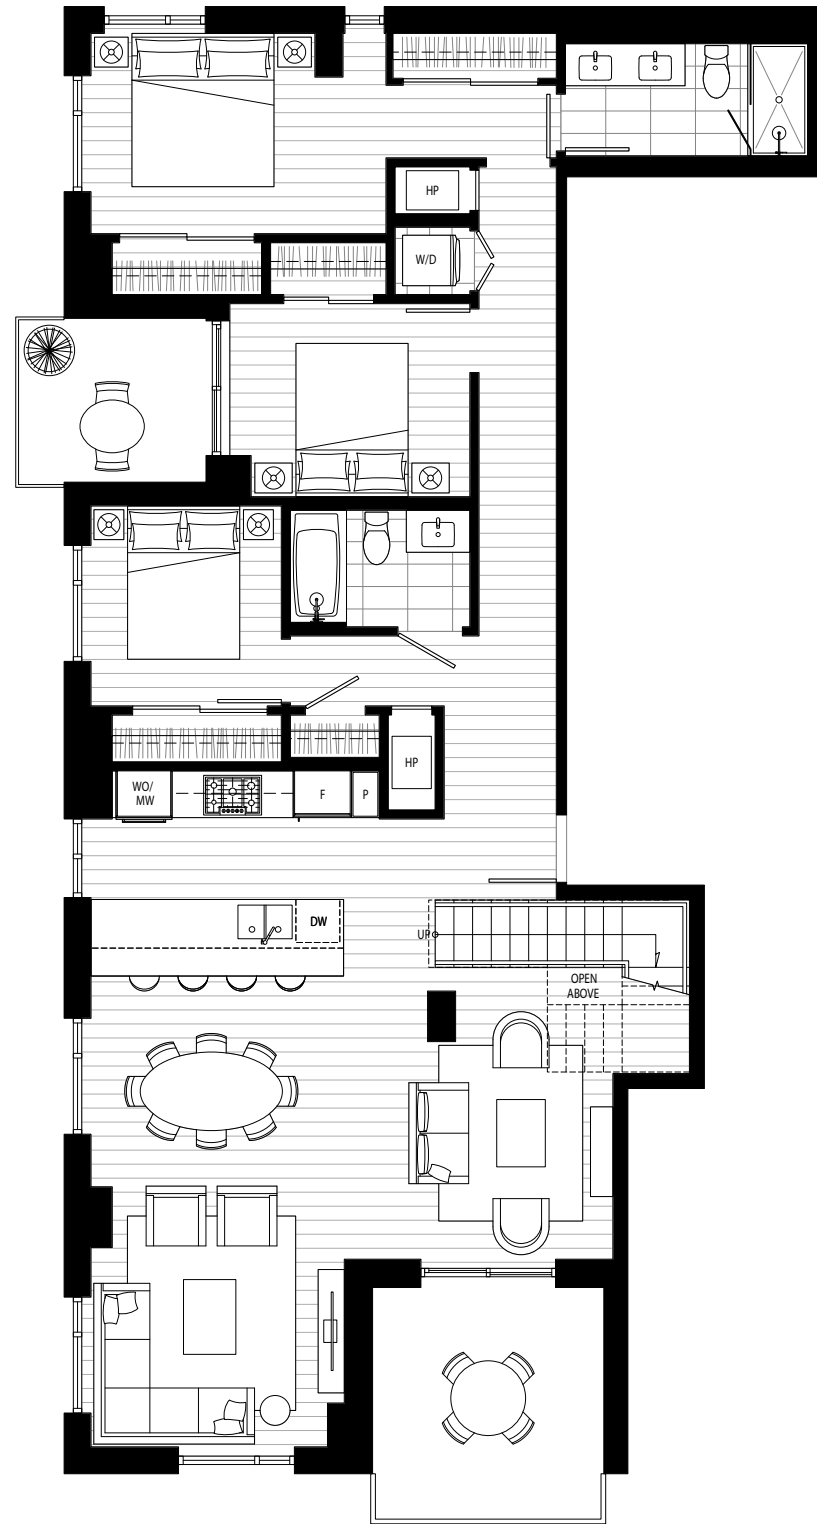

PENTHOUSE 1

3 Bedroom + Family + Flex

Interior: 1,700 Sq Ft

Main Balcony: 166 Sq Ft / Rooftop Terrace: 791 Sq Ft

Total: 2,657 Sq Ft

ARDEA

WATERFRONT HOMES

Riverwalk Ave

Level 5