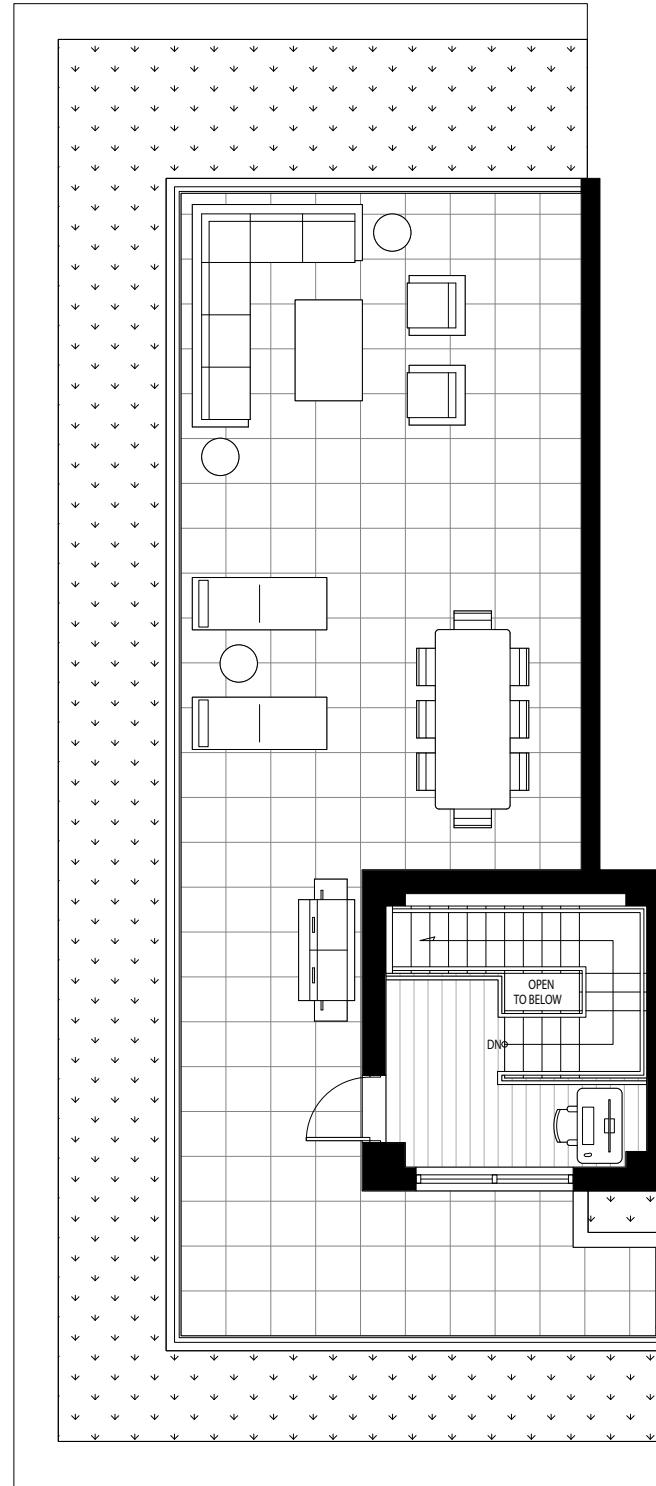

PENTHOUSE 1

3 Bedroom + Family + Flex

Interior: 1,700 Sq Ft

Main Balcony: 166 Sq Ft / Rooftop Terrace: 791 Sq Ft

Total: 2,657 Sq Ft

ARDEA

WATERFRONT HOMES

Riverwalk Ave

Level 5