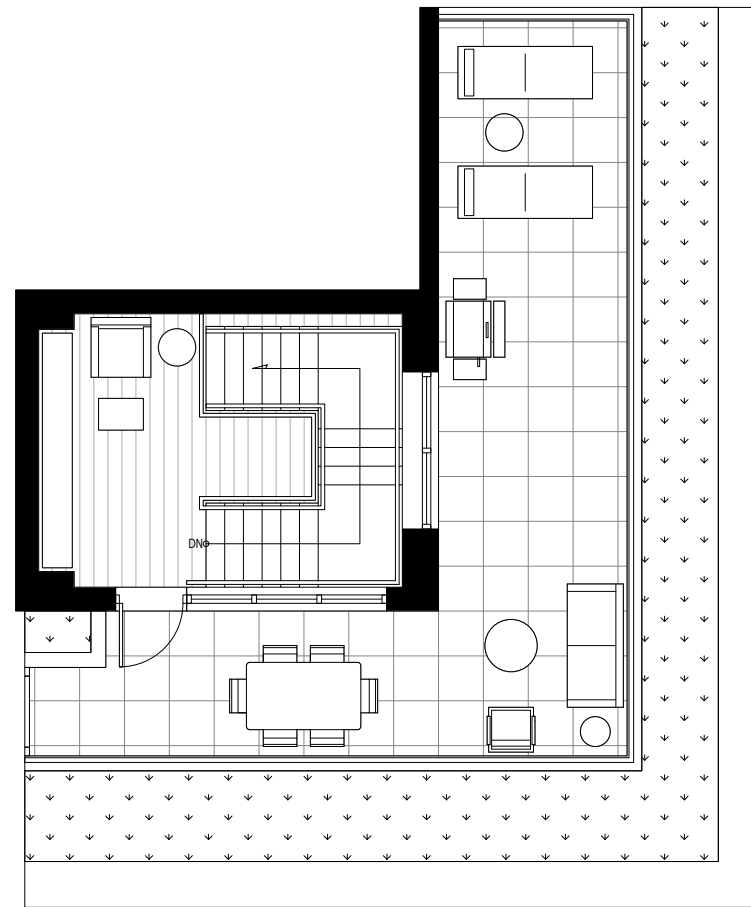

PENTHOUSE 2

3 Bedroom + Den + Flex

Interior: 1,967 Sq Ft

Main Balcony: 56 Sq Ft / Rooftop Terrace: 395 Sq Ft

Total: 2,418 Sq Ft

Riverwalk Ave

Level 5