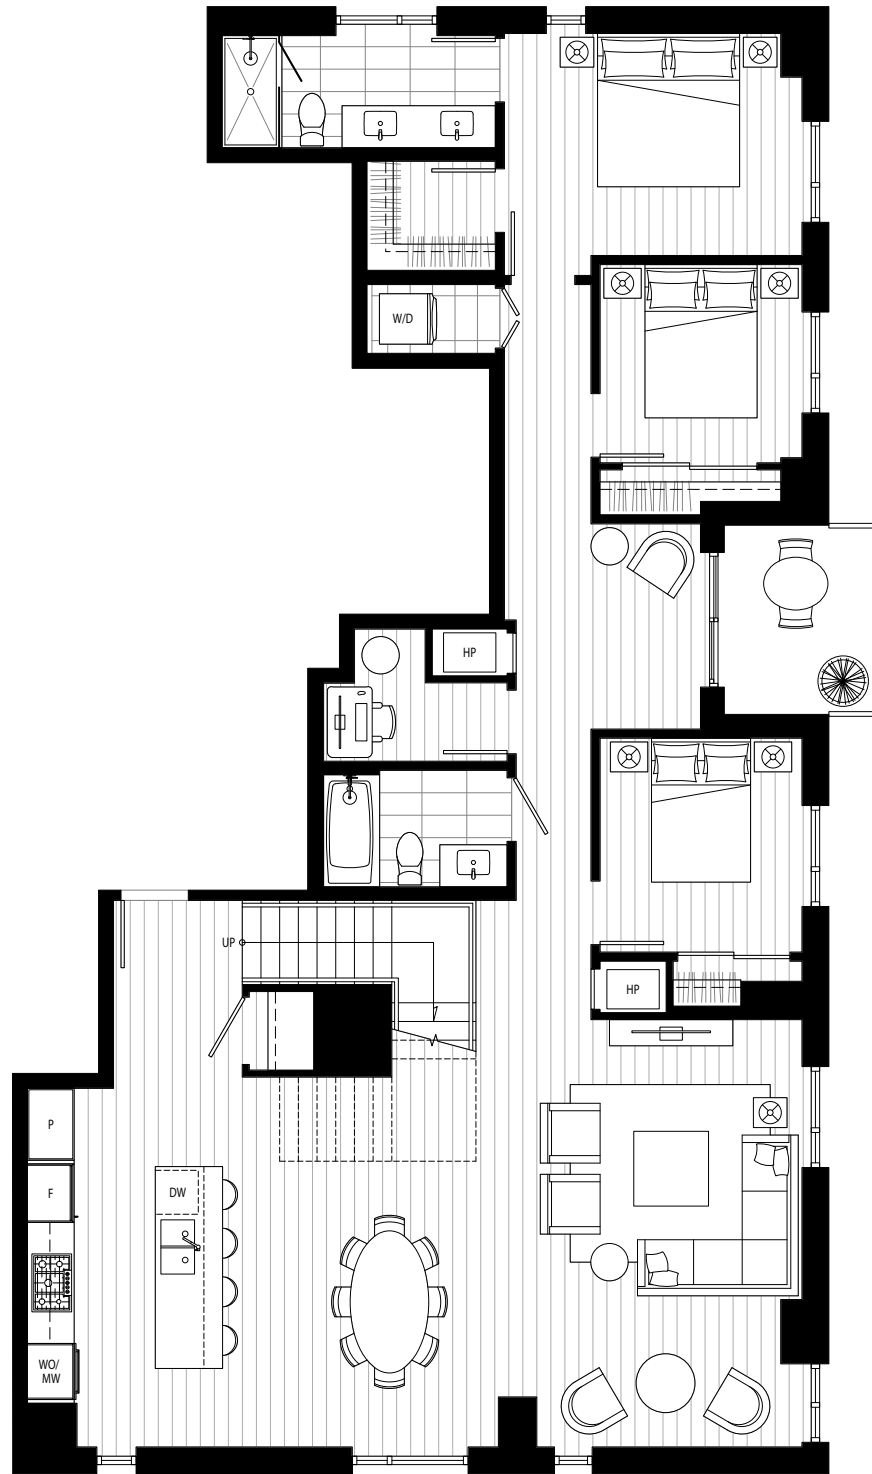

PENTHOUSE 2

3 Bedroom + Den + Flex

Interior: 1,967 Sq Ft

Main Balcony: 56 Sq Ft / Rooftop Terrace: 395 Sq Ft

Total: 2,418 Sq Ft

Riverwalk Ave

Level 5