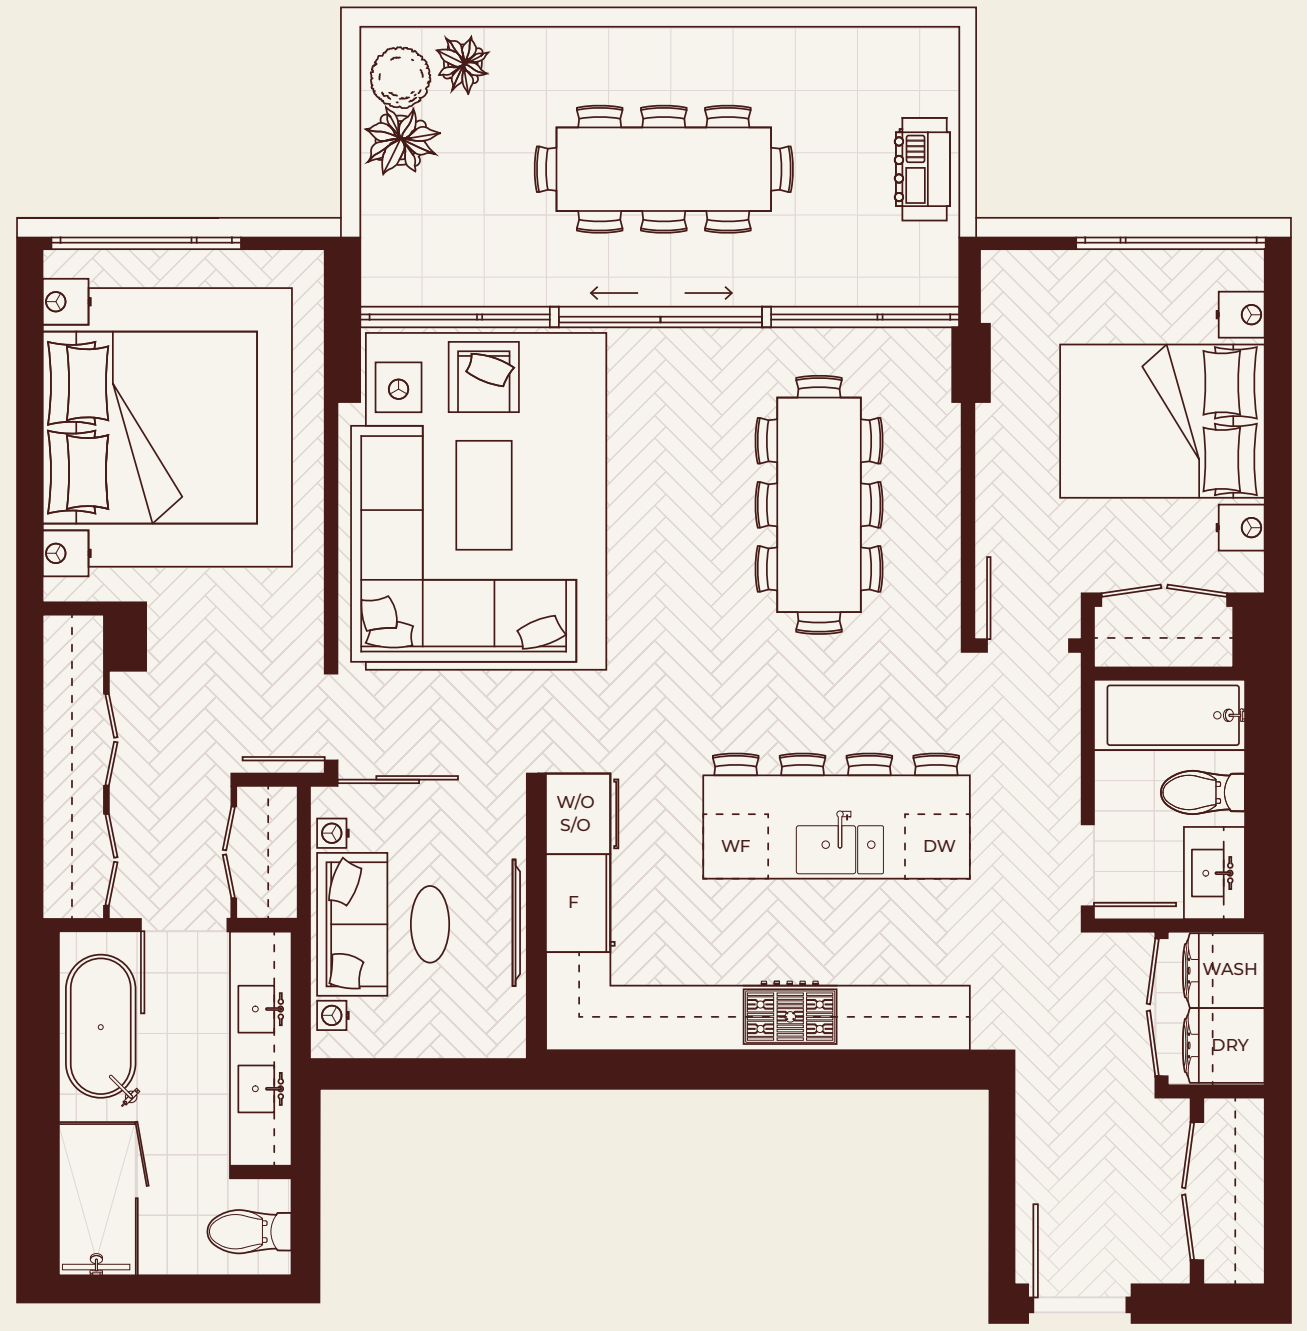

SPH 6

2 Bedroom + Family, 2 Bath

Interior: 1,184 SF
Exterior: 199 SF
Total: 1,383 SF

GB location may vary.