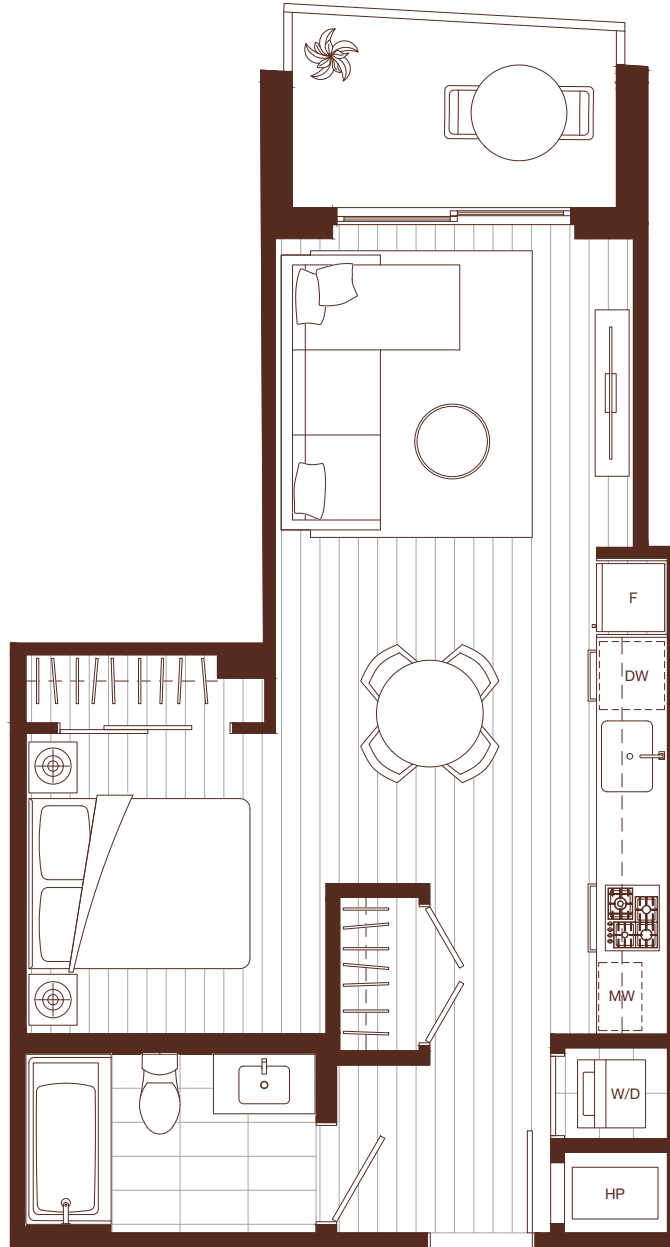

A3

STUDIO, 1 BATH
INTERIOR: 498 SQ FT
EXTERIOR: 52 SQ FT

Harlin

Level 3

Level 4-5

N