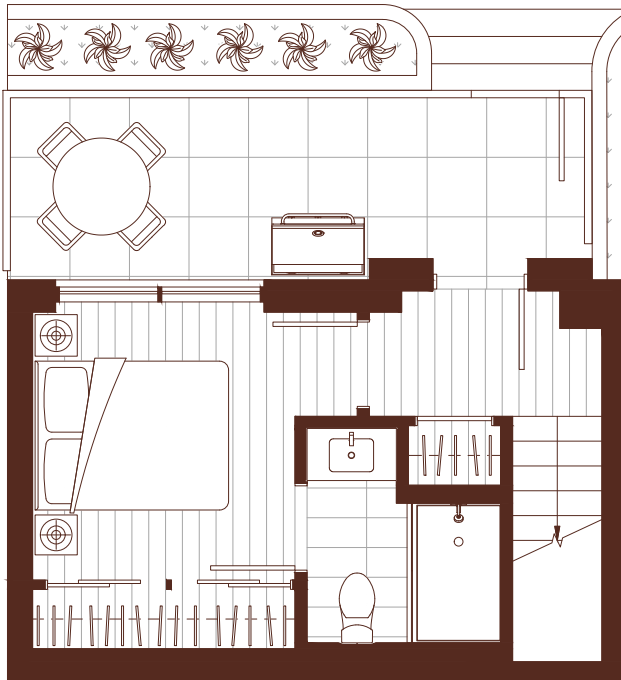

CH1

2 BEDROOM. 2 BATH
INTERIOR: 903 SQ FT
EXTERIOR: 123 SQ FT

Harlin

LEVEL 1

LEVEL 2

Level 1