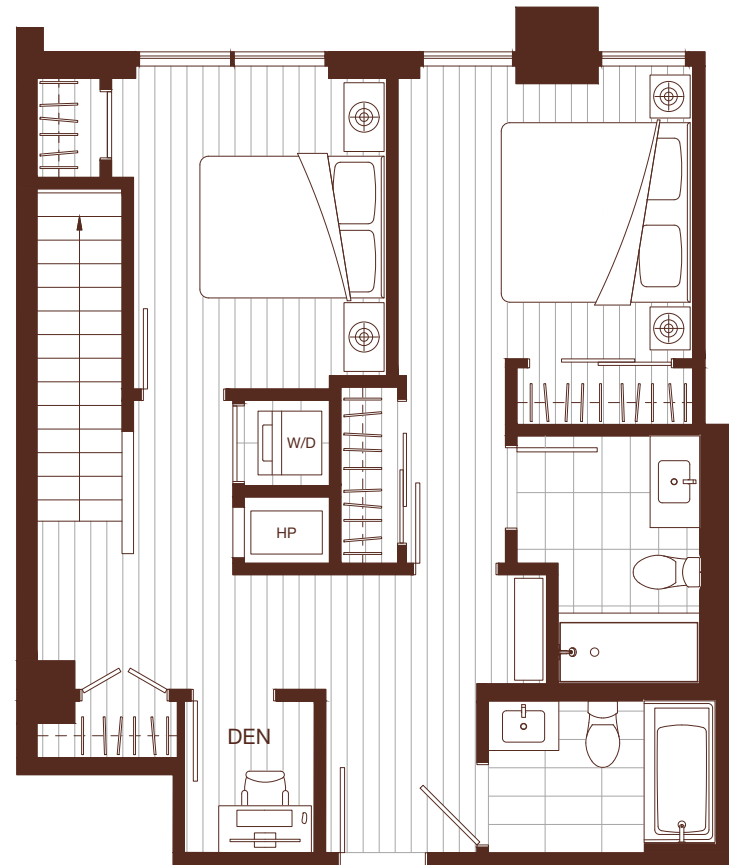

TH2

2 BEDROOM, 2.5 BATH + DEN
INTERIOR: 1,385 SQ FT
EXTERIOR: 104 SQ FT

Harlin

LEVEL 1

LEVEL 2

Level 1

PRIVATE GARAGE