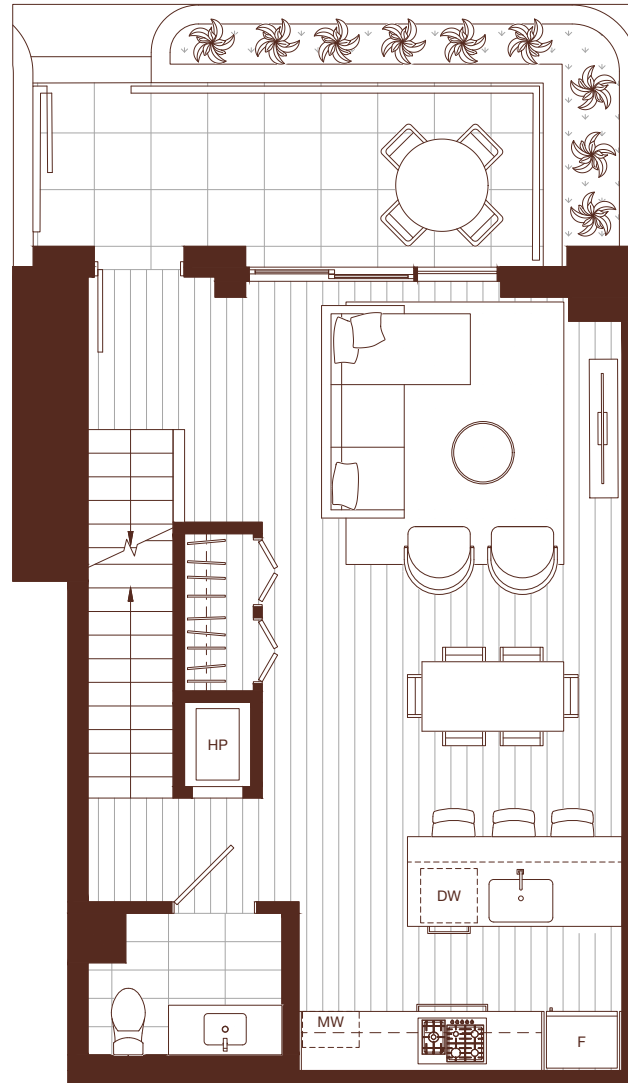

TH2

2 BEDROOM, 2.5 BATH + DEN
INTERIOR: 1,385 SQ FT
EXTERIOR: 104 SQ FT

Harlin

LEVEL 1

LEVEL 2

Level 1

PRIVATE GARAGE