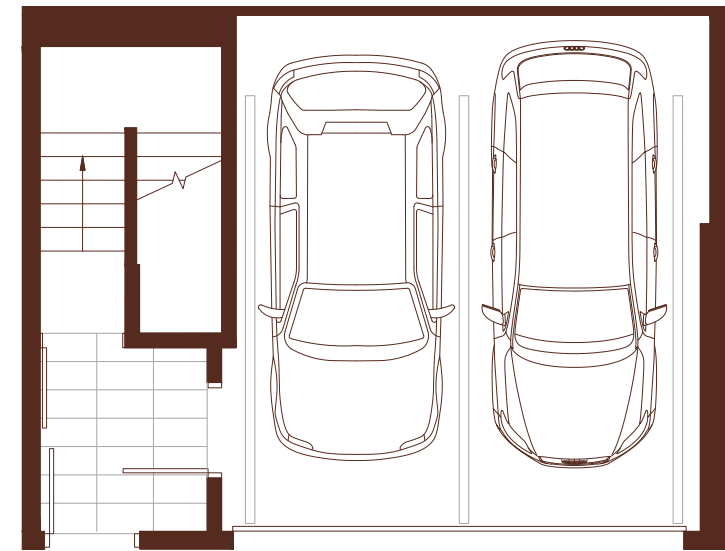

TH2

2 BEDROOM, 2.5 BATH + DEN
INTERIOR: 1,385 SQ FT
EXTERIOR: 104 SQ FT

Harlin

LEVEL 1

LEVEL 2

Level 1

PRIVATE GARAGE