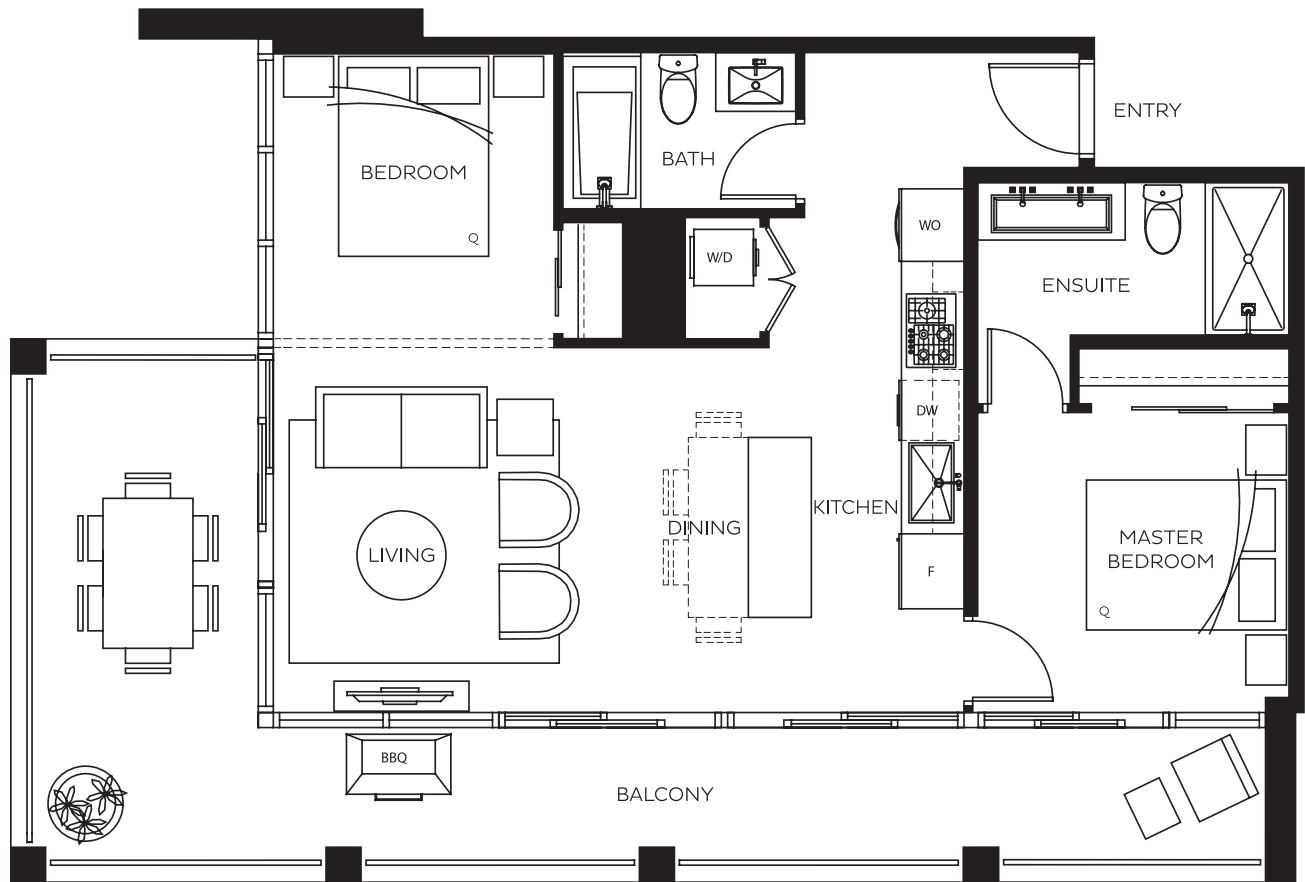

5TH AVENUE SERIES

MILANO

2 BEDROOM, 2 BATH (PLAN E)

INDOOR 766 SQ FT
 OUTDOOR 283 SQ FT / 892 SQ FT FLOOR 5
 TOTAL 1,049 SQ FT

FLOOR 4

FLOOR 5

FLOORS 6-22