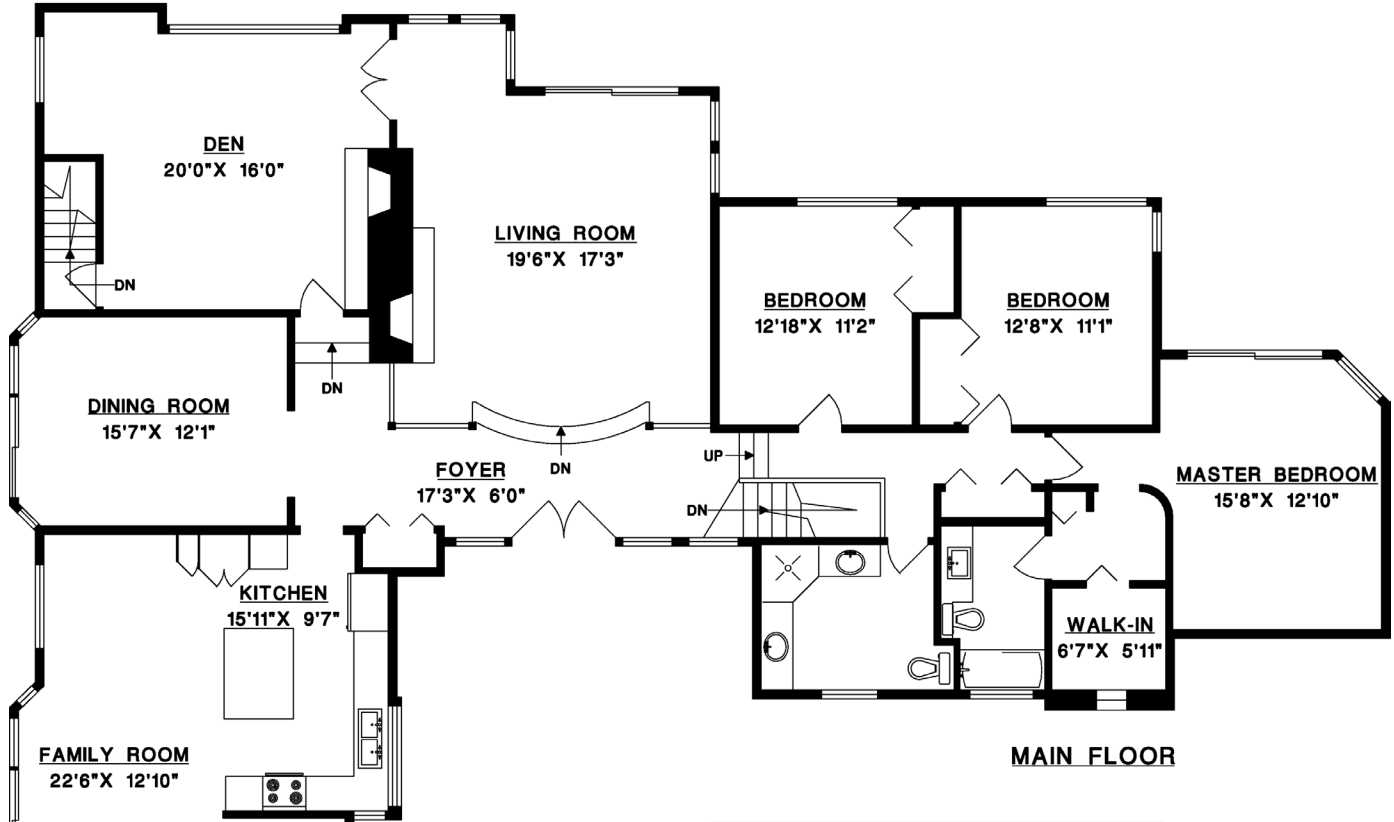

NICK NEACSU
Real Estate Professional

**4660 WILLOW CREEK ROAD
WEST VANCOUVER**

MAIN FLOOR	2,606 SQ.FT.
LOWER FLOOR	753 SQ.FT.
LOWER FLOOR (UNFIN.)	821 SQ.FT.
TOTAL	4,180 SQ.FT.