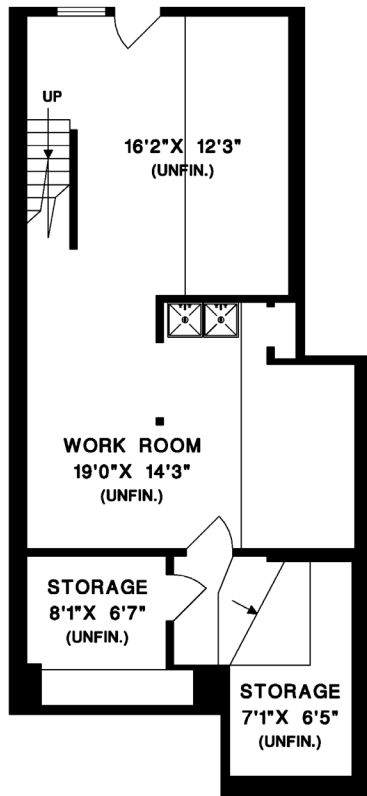

NICK NEACSU
Real Estate Professional

**4660 WILLOW CREEK ROAD
WEST VANCOUVER**

MAIN FLOOR	2,606 SQ.FT.
LOWER FLOOR	753 SQ.FT.
LOWER FLOOR (UNFIN.)	821 SQ.FT.
TOTAL	4,180 SQ.FT.