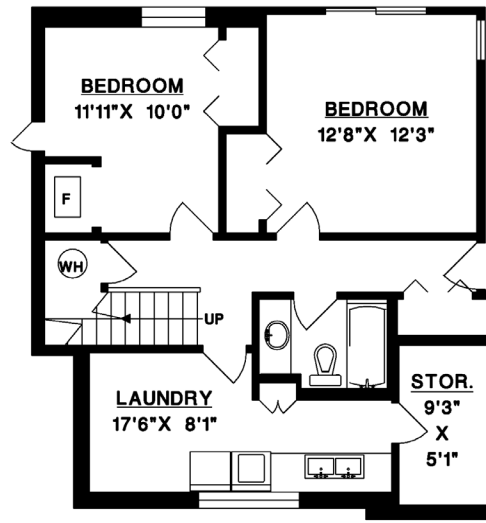

NICK NEACSU
Real Estate Professional

**4660 WILLOW CREEK ROAD
WEST VANCOUVER**

MAIN FLOOR	2,606 SQ.FT.
LOWER FLOOR	753 SQ.FT.
LOWER FLOOR (UNFIN.)	821 SQ.FT.
TOTAL	4,180 SQ.FT.