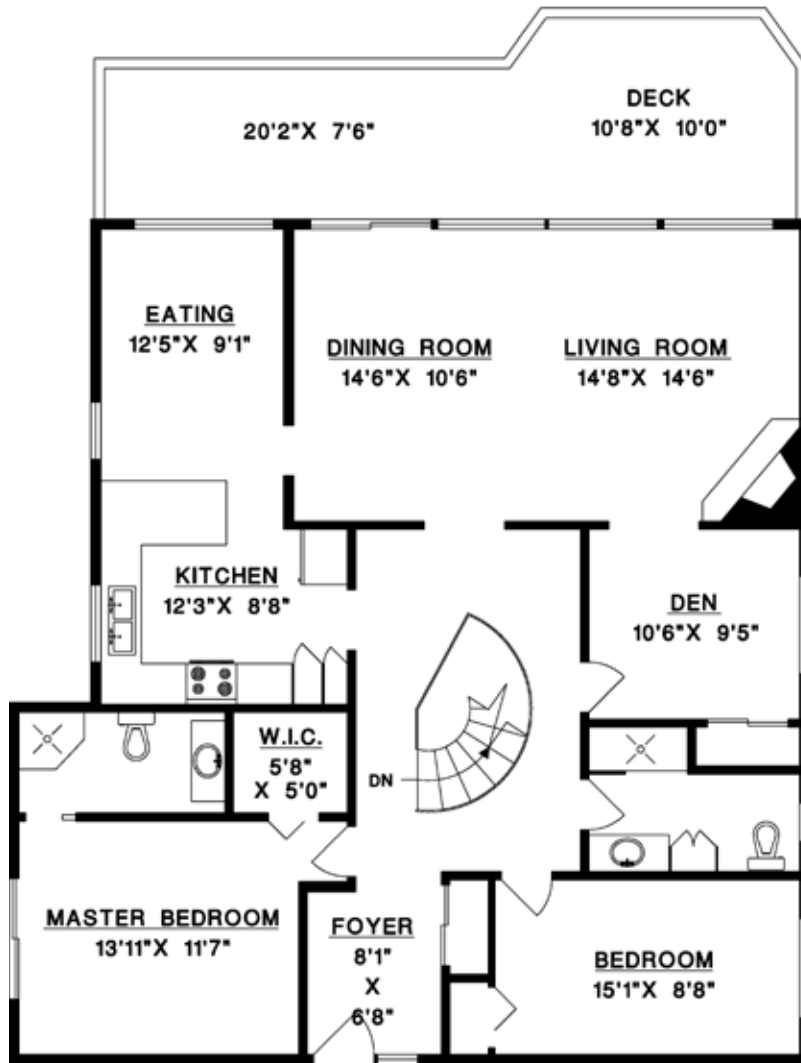

NICK NEACSU
Real Estate Professional

**850 ESQUIMALT AVENUE
WEST VANCOUVER**

MAIN FLOOR 1,575 SQ.FT.
LOWER FLOOR 1,701 SQ.FT.
TOTAL 3,276 SQ.FT.
DECK 316 SQ.FT.

*INCLUDES UNFINISHED AREA

MAIN FLOOR

LOWER FLOOR