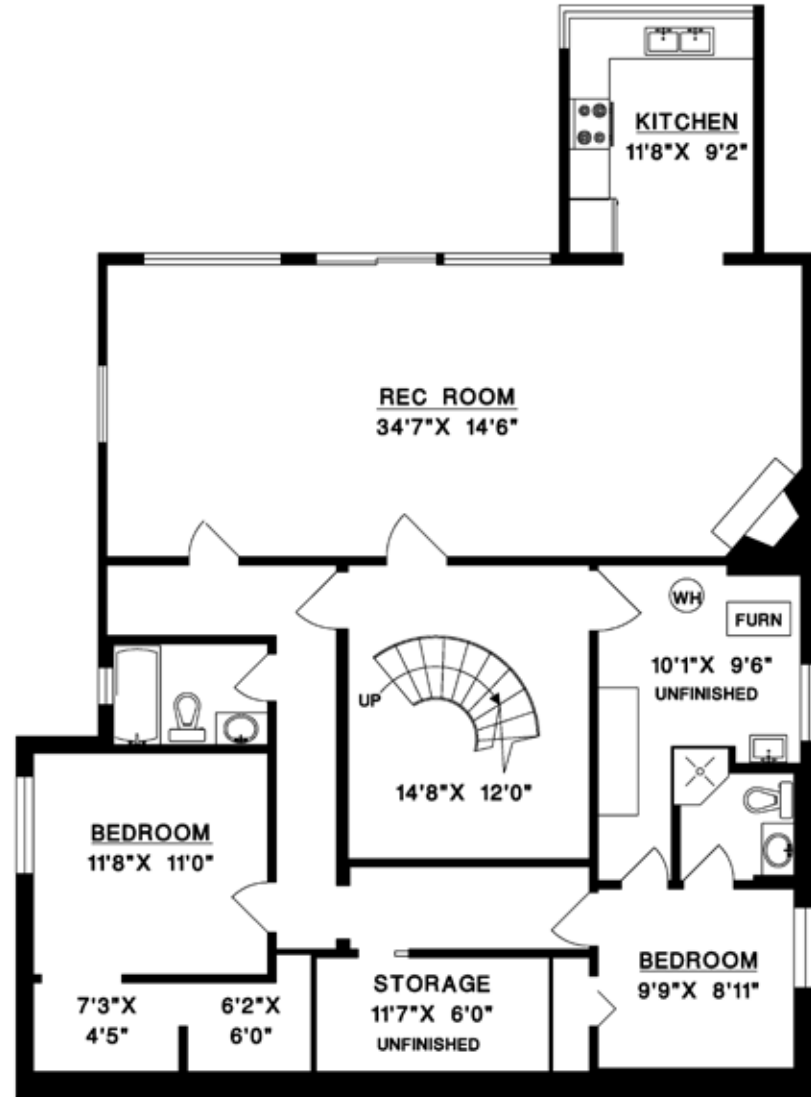

NICK NEACSU
Real Estate Professional

**850 ESQUIMALT AVENUE
WEST VANCOUVER**

MAIN FLOOR 1,575 SQ.FT.
LOWER FLOOR 1,701 SQ.FT.
TOTAL 3,276 SQ.FT.
DECK 316 SQ.FT.

*INCLUDES UNFINISHED AREA

MAIN FLOOR

LOWER FLOOR