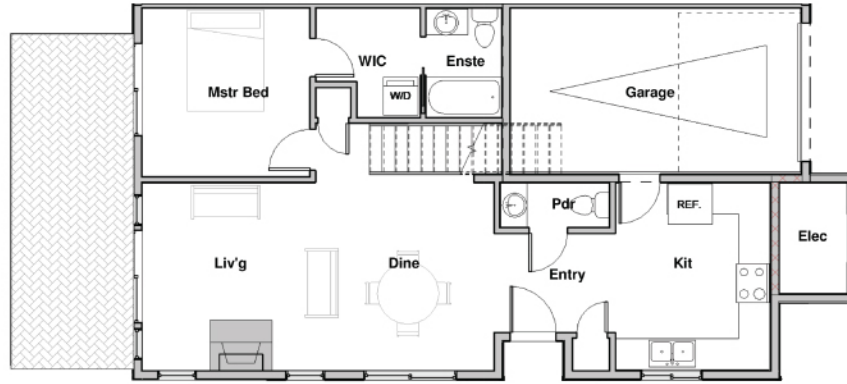

FIRST FLOOR

SECOND FLOOR

3 BED 2.5 BATH

1362 SQ.FT.

GARAGE

233 SQ.FT.

ELEC ROOM

46 SQ.FT.

MAIN FLOOR