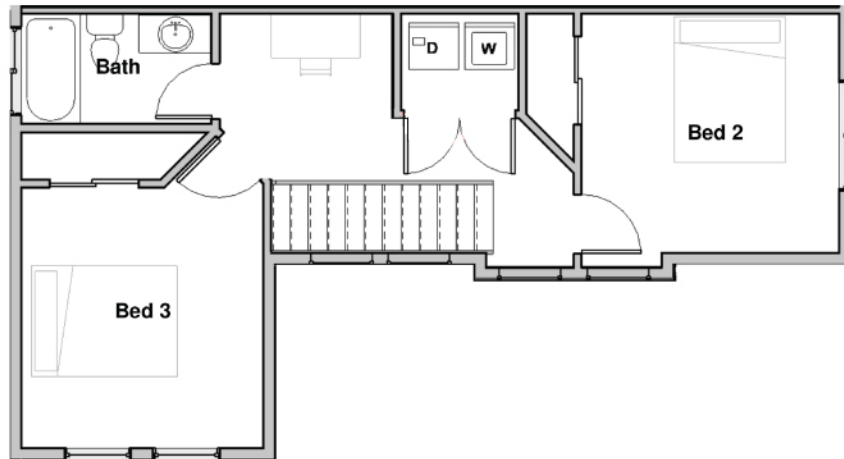

FIRST FLOOR

SECOND FLOOR

3 BED 2.5 BATH

1362 SQ.FT.

GARAGE

233 SQ.FT.

ELEC ROOM

46 SQ.FT.

MAIN FLOOR