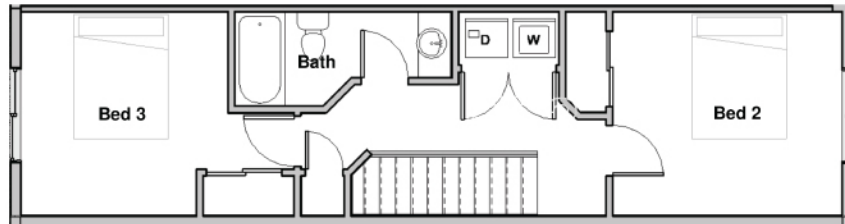

## FIRST FLOOR

## SECOND FLOOR

3 BED 2.5 BATH

GARAGE

1338 SQ.FT.

233 SQ.FT.

MAIN FLOOR