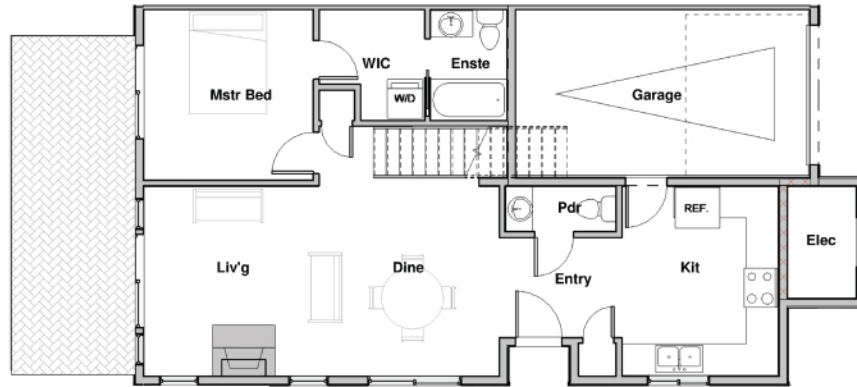

FIRST FLOOR

SECOND FLOOR

3 BED 2.5 BATH

1362 SQ.FT.

GARAGE

233 SQ.FT.

ELEC ROOM

46 SQ.FT.