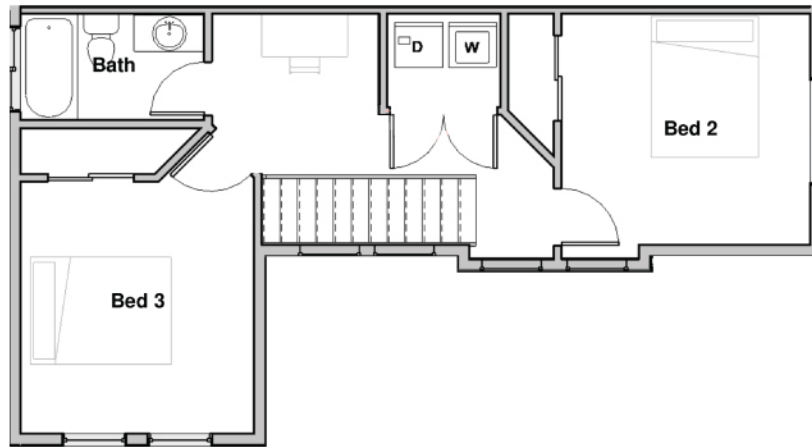

FIRST FLOOR

SECOND FLOOR

3 BED 2.5 BATH

1362 SQ.FT.

GARAGE

233 SQ.FT.

ELEC ROOM

46 SQ.FT.