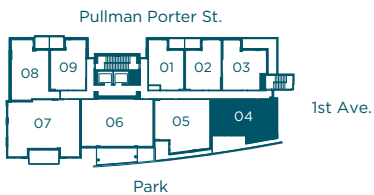

C1 | 04

2 BEDROOM
Interior | 875 Sq.Ft.
Exterior | 299 Sq.Ft.

NAVÍO™
SOUTH

LEVEL 3-12

Concert reserves the right to make modifications and changes to floor plans, project design, specifications and features. Final suite size, dimensions, and floorplans are approximate and may vary. E.&O.E. May 2016