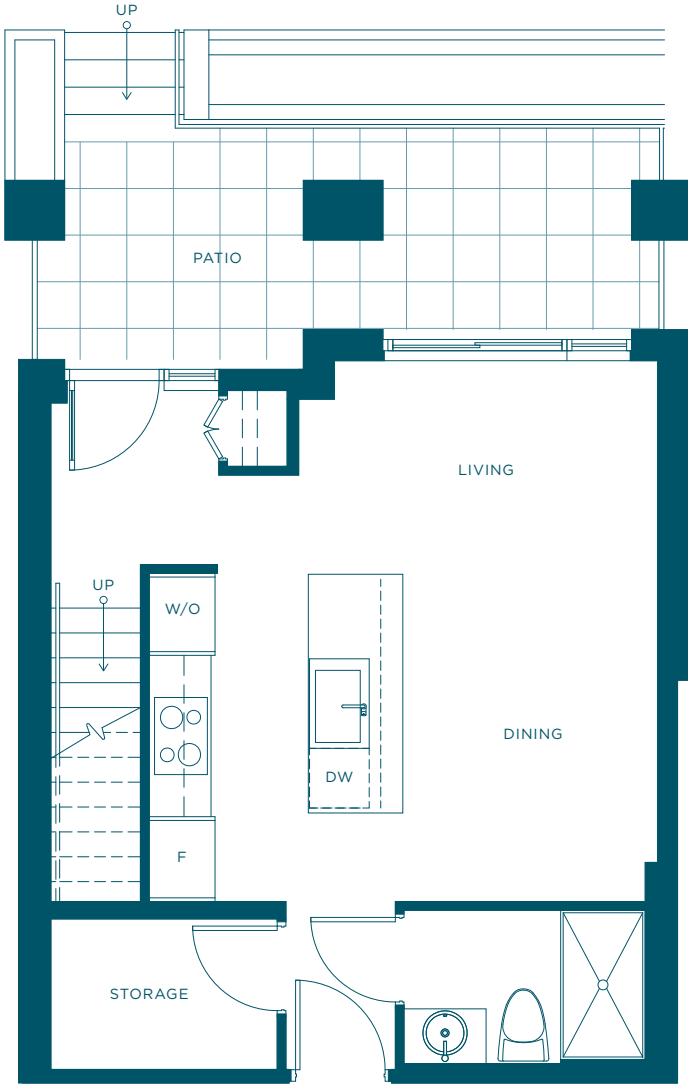

TH1692

2 BEDROOM
Interior | 1065 Sq.Ft.
Exterior | 150 Sq.Ft.

NAVÍO[™] SOUTH

LEVEL 1

LEVEL 2

LEVEL 1 & 2

Concert reserves the right to make modifications and changes to floor plans, project design, specifications and features. Final suite size, dimensions, and floorplans are approximate and may vary. E.&O.E. May 2016