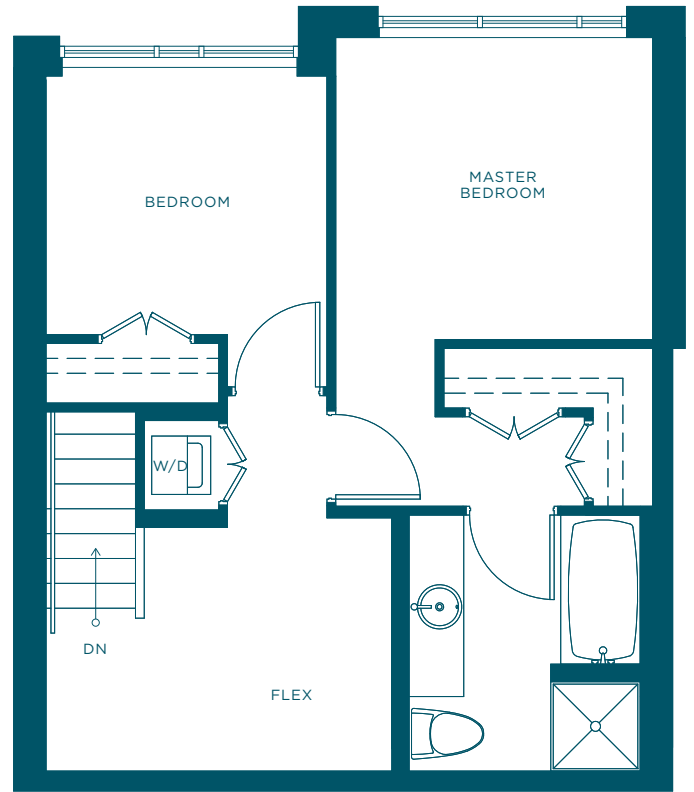

TH1692

2 BEDROOM
Interior | 1065 Sq.Ft.
Exterior | 150 Sq.Ft.

NAVÍO[™] SOUTH

LEVEL 1

LEVEL 2

LEVEL 1 & 2

Concert reserves the right to make modifications and changes to floor plans, project design, specifications and features. Final suite size, dimensions, and floorplans are approximate and may vary. E.&O.E. May 2016