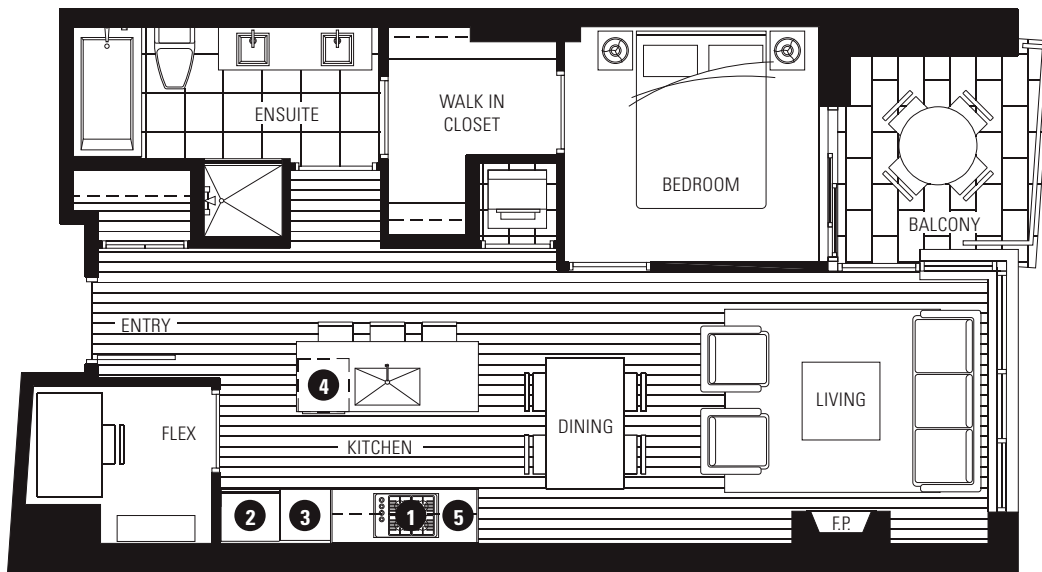

## PLAN A

## 181 WEST FIRST AVE

1 BEDROOM + FLEX  
707 - 708 SF LIVING  
45 - 63 SF BALCONY

- 1 Miele gas cooktop with Miele hood
- 2 Sub-Zero refrigerator
- 3 Miele wall oven and Panasonic built-in microwave
- 4 Miele dishwasher
- 5 Eggersmann of Germany eco-wood cabinetry

**5TH - 10TH FLOOR**

ALSO AVAILABLE ON  
FLOORS 3, 11

Fireplace and washer/dryer are optional items. Dimensions, sizes, areas, specifications, layouts and materials are approximate only and subject to change without notice. Floorplates will vary between floors and appliance brands and sizes are subject to change. Please see a sales representative for more details. E.&O.E.