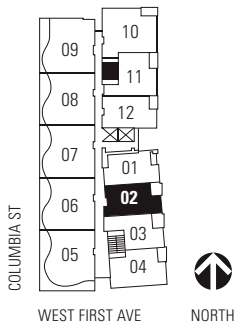

## PLAN A

## 181 WEST FIRST AVE

1 BEDROOM + FLEX  
707 - 708 SF LIVING  
45 - 63 SF BALCONY

- 1 Miele gas cooktop with Miele hood
- 2 Sub-Zero refrigerator
- 3 Miele wall oven and Panasonic built-in microwave
- 4 Miele dishwasher
- 5 Eggersmann of Germany eco-wood cabinetry