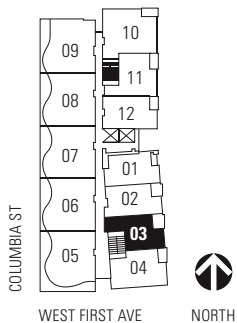

MILLENNIUM WATER

VANCOUVER'S LAST WATERFRONT COMMUNITY

PLAN B

181 WEST FIRST AVE

1 BEDROOM + FLEX
657 - 668 SF LIVING
47 - 66 SF BALCONY

- 1 Miele gas cooktop with Miele hood
- 2 Miele refrigerator
- 3 Miele wall oven and Panasonic built-in microwave
- 4 Miele dishwasher
- 5 Eggersmann of Germany eco-wood cabinetry

5TH - 10TH FLOOR

ALSO AVAILABLE ON
FLOORS 2, 3, 11

Fireplace and washer/dryer are optional items. Dimensions, sizes, areas, specifications, layouts and materials are approximate only and subject to change without notice. Floorplates will vary between floors and appliance brands and sizes are subject to change. Please see a sales representative for more details. E.&O.E.