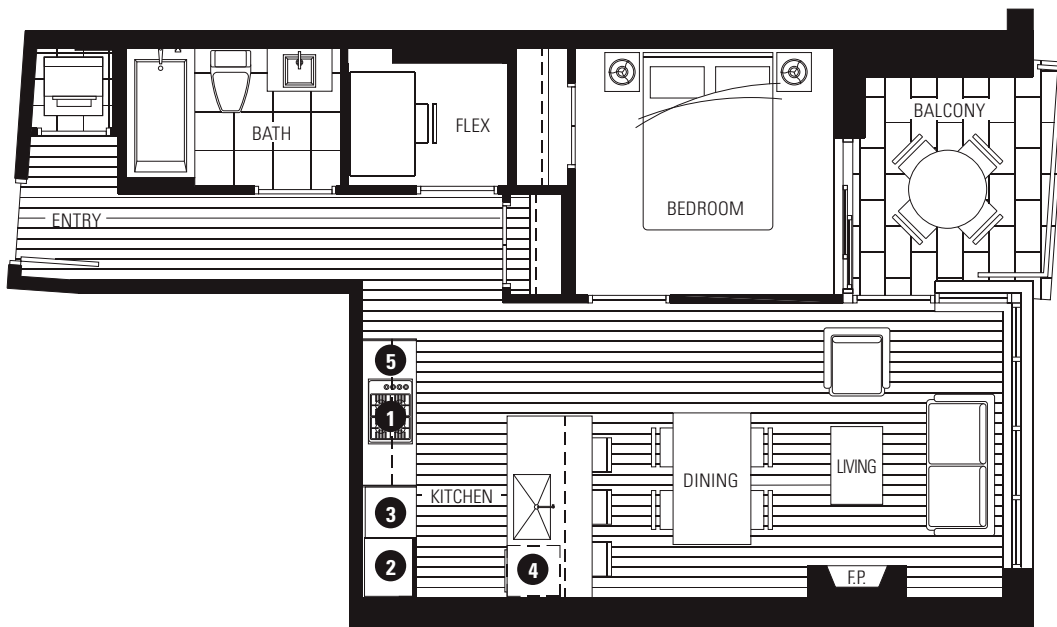

MILLENNIUM WATER

VANCOUVER'S LAST WATERFRONT COMMUNITY

PLAN B

181 WEST FIRST AVE

1 BEDROOM + FLEX
657 - 668 SF LIVING
47 - 66 SF BALCONY

- 1 Miele gas cooktop with Miele hood
- 2 Miele refrigerator
- 3 Miele wall oven and Panasonic built-in microwave
- 4 Miele dishwasher
- 5 Eggersmann of Germany eco-wood cabinetry

5TH - 10TH FLOOR

ALSO AVAILABLE ON
FLOORS 2, 3, 11

Fireplace and washer/dryer are optional items. Dimensions, sizes, areas, specifications, layouts and materials are approximate only and subject to change without notice. Floorplates will vary between floors and appliance brands and sizes are subject to change. Please see a sales representative for more details. E.&O.E.