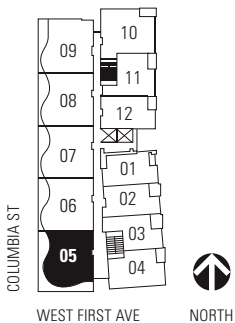

MILLENNIUM WATER

VANCOUVER'S LAST WATERFRONT COMMUNITY

PLAN D

181 WEST FIRST AVE

2 BEDROOM + FLEX

1094 SF LIVING

393 SF BALCONY

- 1 Miele gas cooktop with Miele hood
- 2 Sub-Zero refrigerator
- 3 Miele wall oven and Panasonic built-in microwave
- 4 Miele dishwasher
- 5 Eggersmann of Germany eco-wood cabinetry

5TH - 10TH FLOOR

ALSO AVAILABLE ON FLOOR 4

Fireplace and washer/dryer are optional items. Dimensions, sizes, areas, specifications, layouts and materials are approximate only and subject to change without notice. Floorplates will vary between floors and appliance brands and sizes are subject to change. Please see a sales representative for more details. E.&O.E.