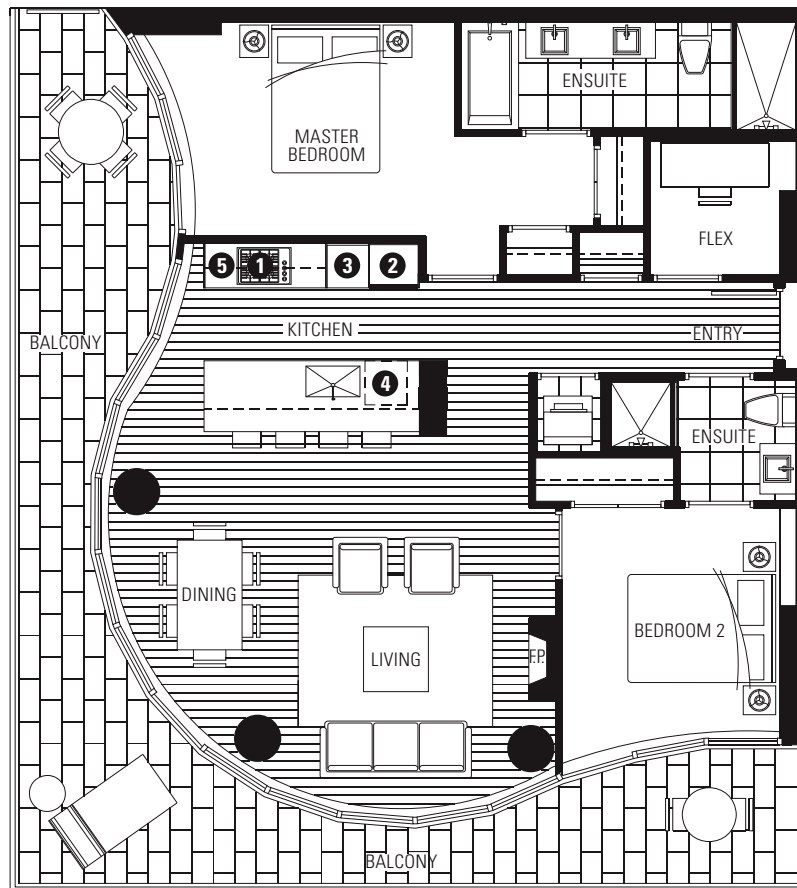

MILLENNIUM WATER

VANCOUVER'S LAST WATERFRONT COMMUNITY

PLAN D

181 WEST FIRST AVE

2 BEDROOM + FLEX

1094 SF LIVING

393 SF BALCONY

- 1 Miele gas cooktop with Miele hood
- 2 Sub-Zero refrigerator
- 3 Miele wall oven and Panasonic built-in microwave
- 4 Miele dishwasher
- 5 Eggersmann of Germany eco-wood cabinetry

5TH - 10TH FLOOR

ALSO AVAILABLE ON FLOOR 4

Fireplace and washer/dryer are optional items. Dimensions, sizes, areas, specifications, layouts and materials are approximate only and subject to change without notice. Floorplates will vary between floors and appliance brands and sizes are subject to change. Please see a sales representative for more details. E.&O.E.