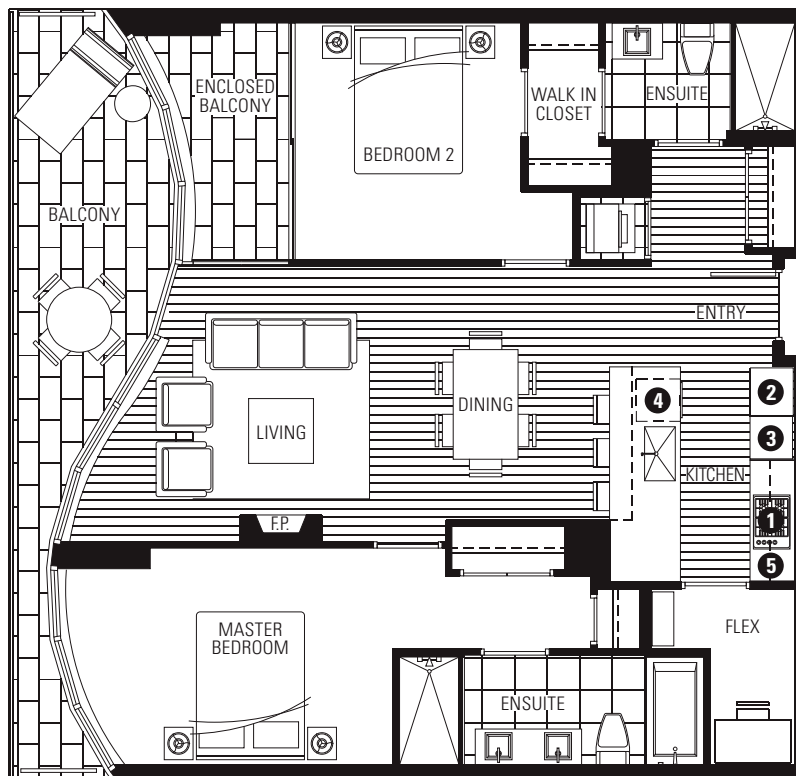

MILLENNIUM WATER

VANCOUVER'S LAST WATERFRONT COMMUNITY

PLAN E

181 WEST FIRST AVE

2 BEDROOM + FLEX + EB

1118 SF LIVING

167 SF BALCONY

5TH – 10TH FLOOR

ALSO AVAILABLE ON FLOOR 4

- 1 Miele gas cooktop with Miele hood
- 2 Sub-Zero refrigerator
- 3 Miele wall oven and Panasonic built-in microwave
- 4 Miele dishwasher
- 5 Eggersmann of Germany eco-wood cabinetry

Fireplace and washer/dryer are optional items. Dimensions, sizes, areas, specifications, layouts and materials are approximate only and subject to change without notice. Floorplates will vary between floors and appliance brands and sizes are subject to change. Please see a sales representative for more details. E.&O.E.