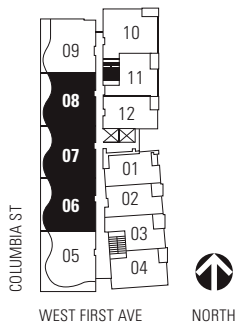

MILLENNIUM WATER

VANCOUVER'S LAST WATERFRONT COMMUNITY

PLAN E

181 WEST FIRST AVE

2 BEDROOM + FLEX + EB

1118 SF LIVING

167 SF BALCONY

5TH – 10TH FLOOR