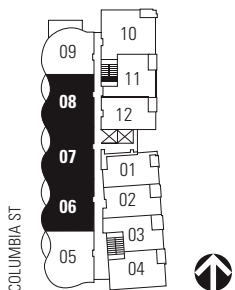

MILLENNIUM WATER

VANCOUVER'S LAST WATERFRONT COMMUNITY

PLAN E1

181 WEST FIRST AVE

2 BEDROOM + FLEX + EB

1118 SF LIVING

74 SF BALCONY

WEST FIRST AVE NORTH