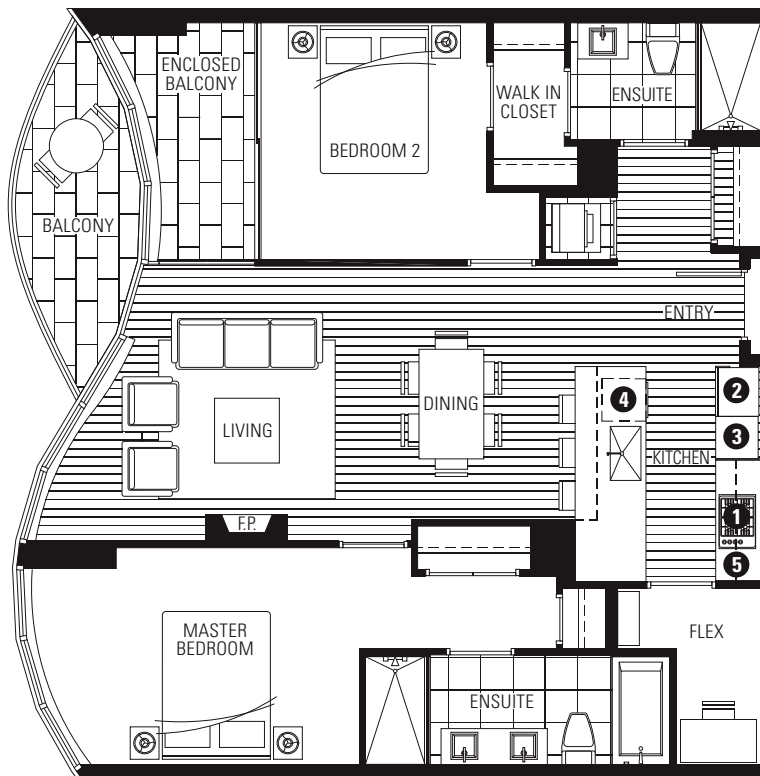

MILLENNIUM WATER

VANCOUVER'S LAST WATERFRONT COMMUNITY

PLAN E1

181 WEST FIRST AVE

2 BEDROOM + FLEX + EB

1118 SF LIVING

74 SF BALCONY

WEST FIRST AVE NORTH

3RD FLOOR

ALSO AVAILABLE ON FLOOR 2

- 1 Miele gas cooktop with Miele hood
- 2 Sub-Zero refrigerator
- 3 Miele wall oven and Panasonic built-in microwave
- 4 Miele dishwasher
- 5 Eggersmann of Germany eco-wood cabinetry