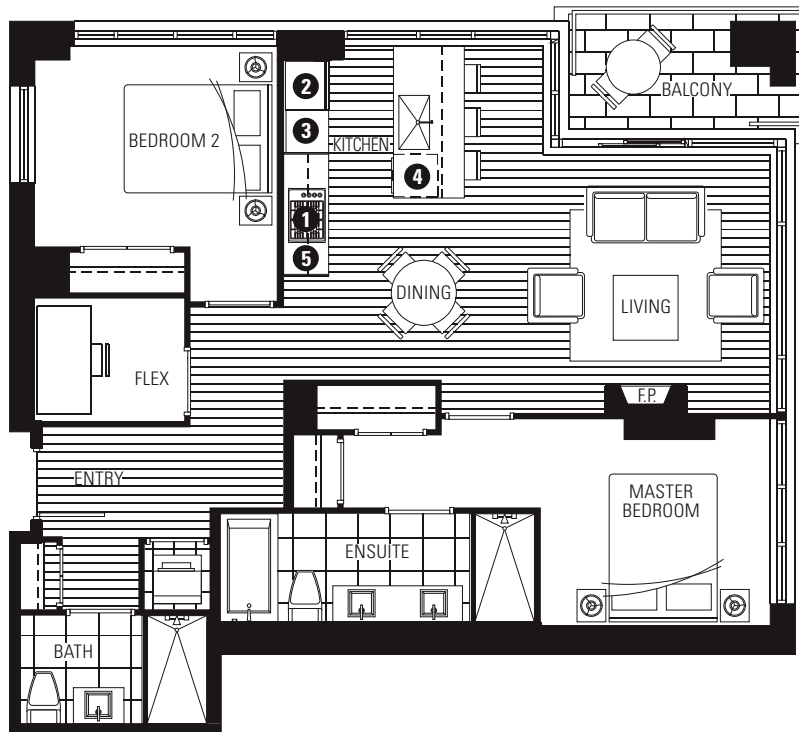

MILLENNIUM WATER

VANCOUVER'S LAST WATERFRONT COMMUNITY

PLAN G

2 BEDROOM + FLEX
1015 SF LIVING
39 - 72 SF BALCONY

181 WEST FIRST AVE

- 1 Miele gas cooktop with Miele hood
- 2 Sub-Zero refrigerator
- 3 Miele wall oven and Panasonic built-in microwave
- 4 Miele dishwasher
- 5 Eggersmann of Germany eco-wood cabinetry

5TH - 10TH FLOOR

ALSO AVAILABLE ON FLOORS 2, 3

Fireplace and washer/dryer are optional items. Dimensions, sizes, areas, specifications, layouts and materials are approximate only and subject to change without notice. Floorplates will vary between floors and appliance brands and sizes are subject to change. Please see a sales representative for more details. E.&O.E.