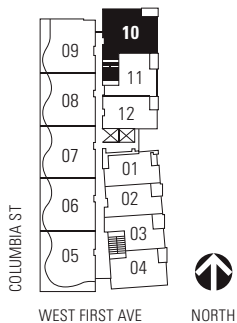

MILLENNIUM WATER

VANCOUVER'S LAST WATERFRONT COMMUNITY

PLAN G

2 BEDROOM + FLEX
1015 SF LIVING
39 - 72 SF BALCONY

181 WEST FIRST AVE

- 1 Miele gas cooktop with Miele hood
- 2 Sub-Zero refrigerator
- 3 Miele wall oven and Panasonic built-in microwave
- 4 Miele dishwasher
- 5 Eggersmann of Germany eco-wood cabinetry

5TH - 10TH FLOOR

ALSO AVAILABLE ON FLOORS 2, 3

Fireplace and washer/dryer are optional items. Dimensions, sizes, areas, specifications, layouts and materials are approximate only and subject to change without notice. Floorplates will vary between floors and appliance brands and sizes are subject to change. Please see a sales representative for more details. E.&O.E.