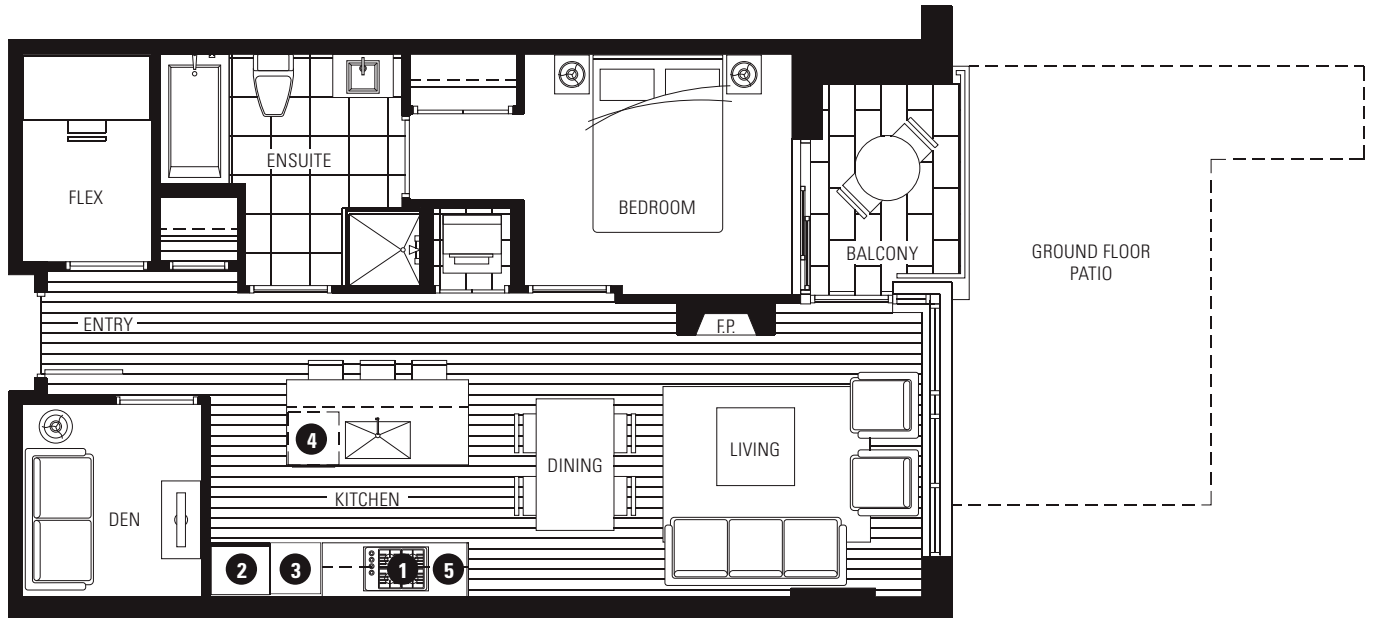

MILLENNIUM WATER

VANCOUVER'S LAST WATERFRONT COMMUNITY

PLAN J

181 WEST FIRST AVE

1 BEDROOM + DEN + FLEX

750-759 SF LIVING

34-237 SF BALCONY

5TH - 10TH FLOOR

ALSO AVAILABLE ON
GROUND FLOOR, FLOORS 2, 3

- 1 Miele gas cooktop with Miele hood
- 2 Sub-Zero refrigerator
- 3 Miele wall oven and Panasonic built-in microwave
- 4 Miele dishwasher
- 5 Eggersmann of Germany eco-wood cabinetry

Fireplace and washer/dryer are optional items. Dimensions, sizes, areas, specifications, layouts and materials are approximate only and subject to change without notice. Floorplates will vary between floors and appliance brands and sizes are subject to change. Please see a sales representative for more details. E.&O.E.