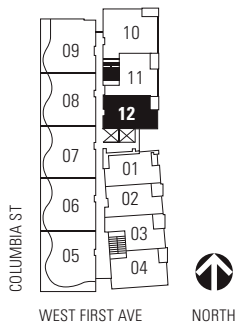

MILLENNIUM WATER

VANCOUVER'S LAST WATERFRONT COMMUNITY

PLAN J

181 WEST FIRST AVE

1 BEDROOM + DEN + FLEX

750-759 SF LIVING

34-237 SF BALCONY

5TH - 10TH FLOOR