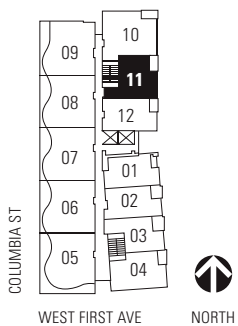

MILLENNIUM WATER

VANCOUVER'S LAST WATERFRONT COMMUNITY

PLAN H

181 WEST FIRST AVE

1 BEDROOM

771 - 773 SF LIVING

43 - 65 SF BALCONY

5TH - 10TH FLOOR